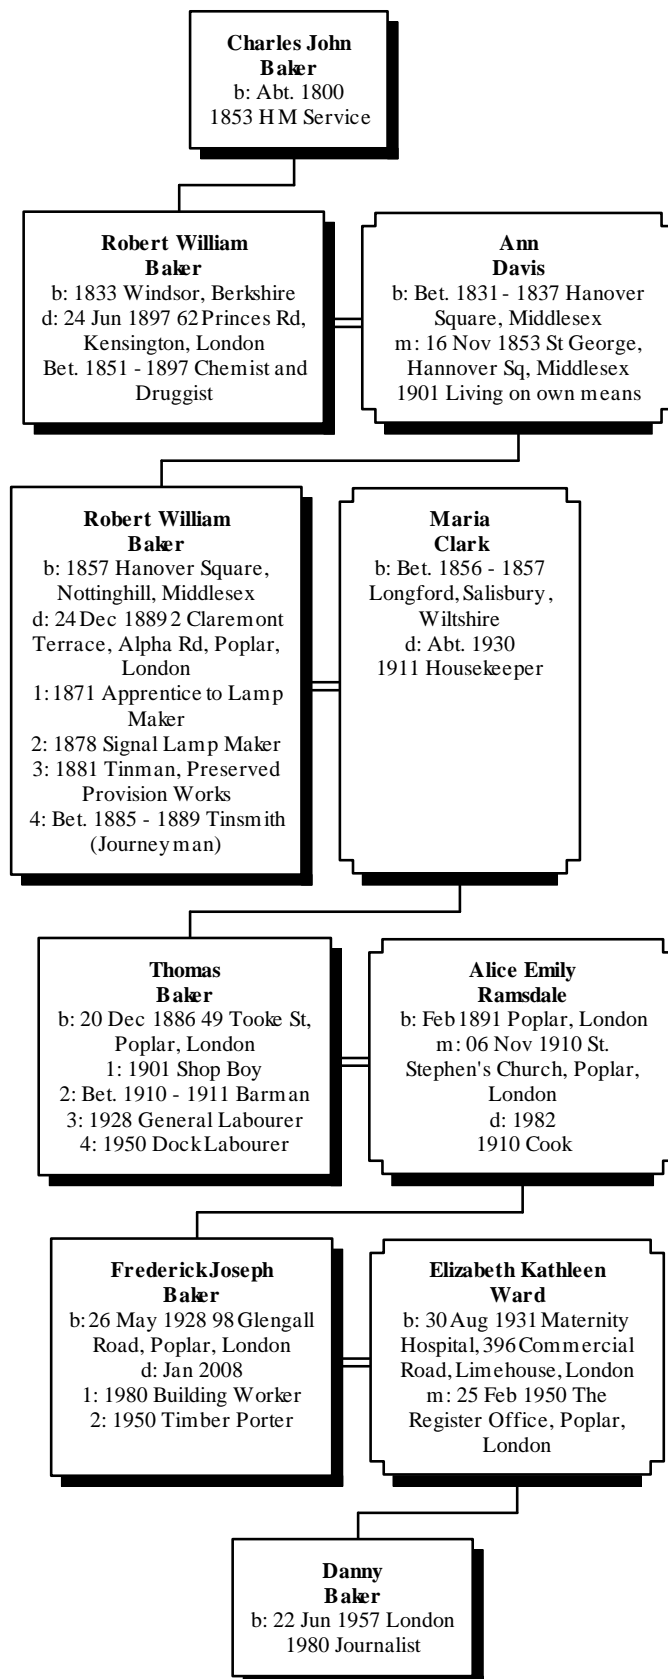

Direct Descendants of Charles John Baker

Charles John Baker
b: Abt. 1800
1853 HM Service

Robert William Baker
b: 1833 Windsor, Berkshire
d: 24 Jun 1897 62
Princes Rd, Kensington, London
Bet. 1851 - 1897
Chemist and Druggist