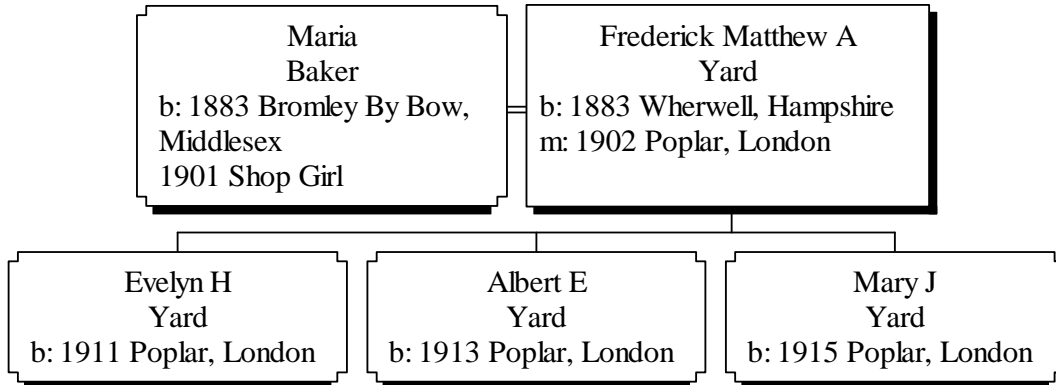

More About WILLIAM CARR BAKER:

Occupation: 1901, Shop Boy

Residence: 1901, 69 Alpha Road, Poplar, London

- 5. vi. THOMAS BAKER, b. 20 Dec 1886, 49 Tooke St, Poplar, London.
- vii. ARTHUR BAKER, b. 1889, Millwall, London.

More About ARTHUR BAKER:

Occupation: 1911, Pawn Broker's Assistant

Residence: 1911, 54 High St, Poplar, London

Generation No. 4
Descendants of Maria Baker

4. MARIA⁴ BAKER (*ROBERT WILLIAM³, ROBERT WILLIAM², CHARLES JOHN¹*) was born 1883 in Bromley By Bow, Middlesex. She married FREDERICK MATTHEW A YARD 1902 in Poplar, London. He was born 1883 in Wherwell, Hampshire.