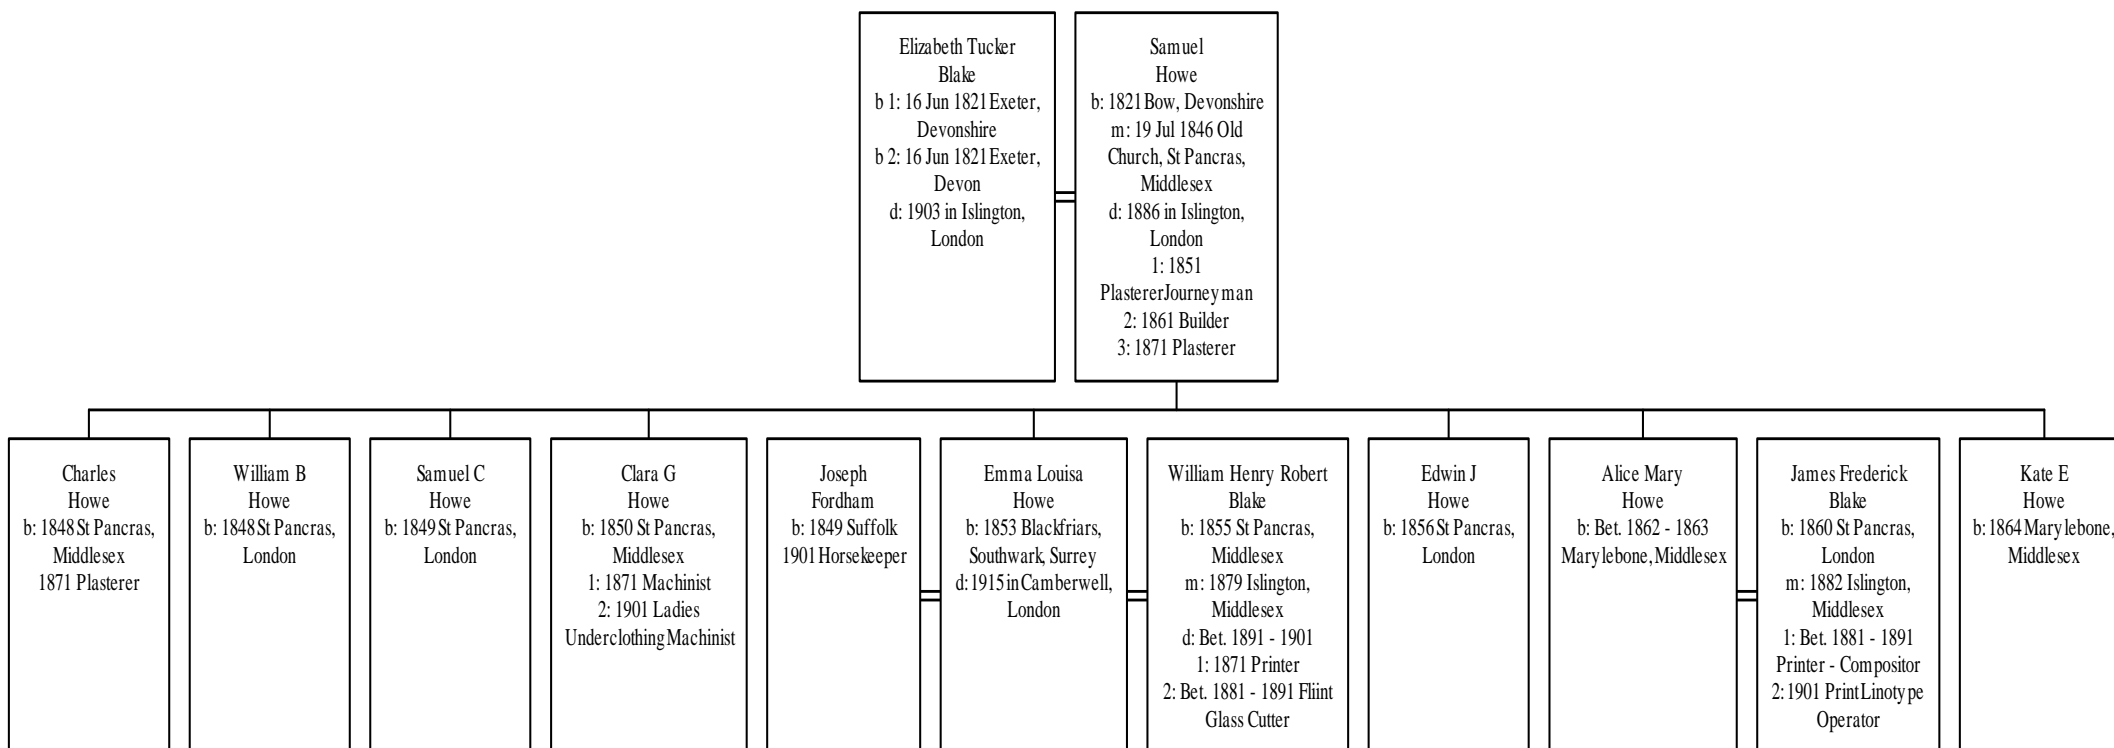

Descendants of Elizabeth Tucker Blake