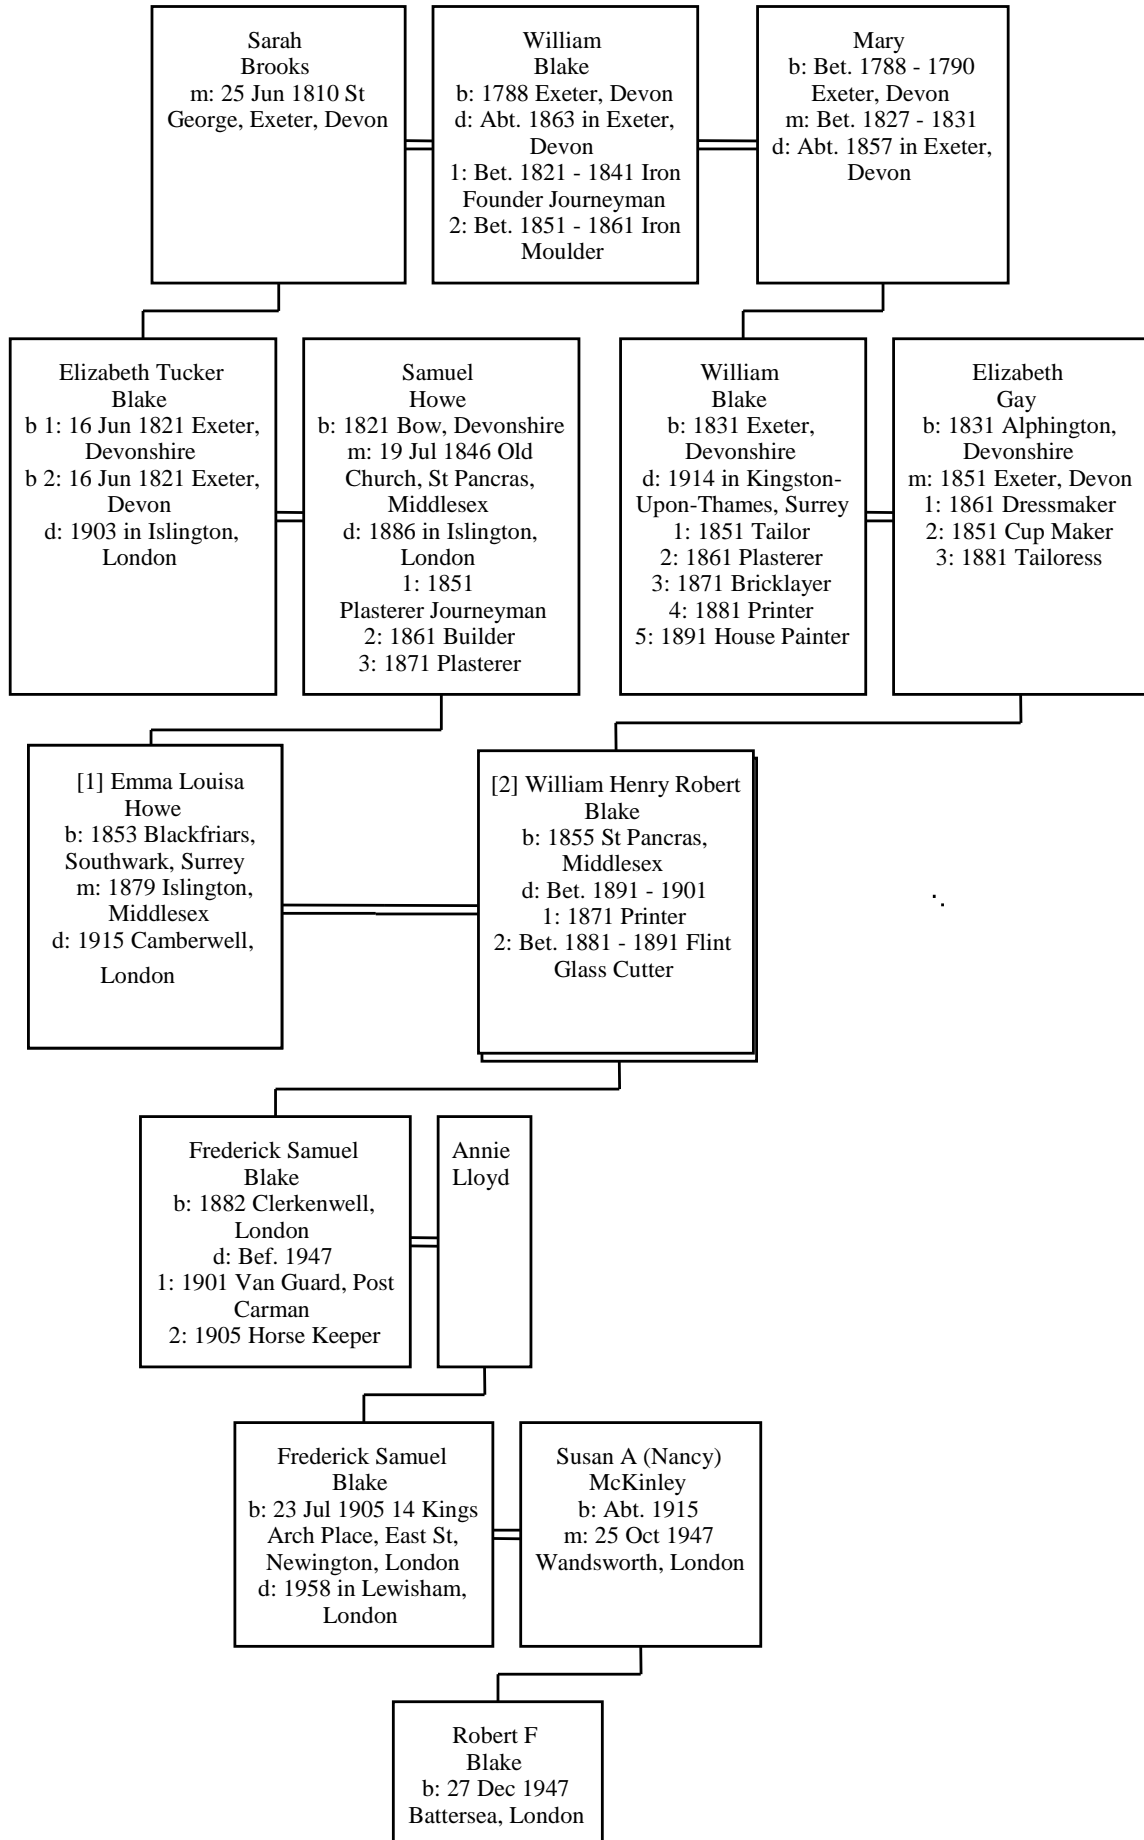

Sarah

Bob's Blake Descent

Descendants of William Blake

Sarah
Brooks
b: Abt. 1790
m: 25 Jun 1810 St
George, Exeter, Devon
d: Bet. 1827 - 1830

William
Blake
b: 1788 Exeter, Devon
d: Abt. 1863 in Exeter,
Devon
1: Bet. 1821 - 1841 Iron
Founder Journey man
2: Bet. 1851 - 1861 Iron
Moulder