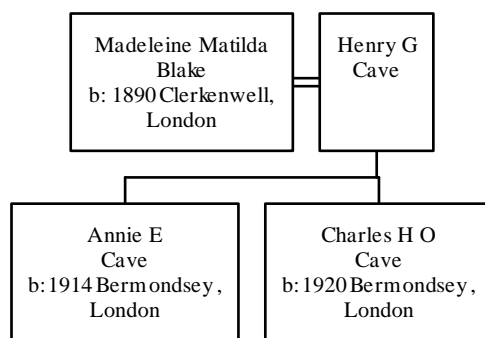

12. MADELEINE MATILDA⁴ BLAKE (*WILLIAM HENRY ROBERT*³, *WILLIAM*², *WILLIAM*¹) was born 1890 in Clerkenwell, London. She married HENRY G CAVE.

Children of MADELEINE BLAKE and HENRY CAVE are:

- i. ANNIE E⁵ CAVE, b. 1914, Bermondsey, London.
- ii. CHARLES H O CAVE, b. 1920, Bermondsey, London.

Descendants of Madeleine Matilda Blake