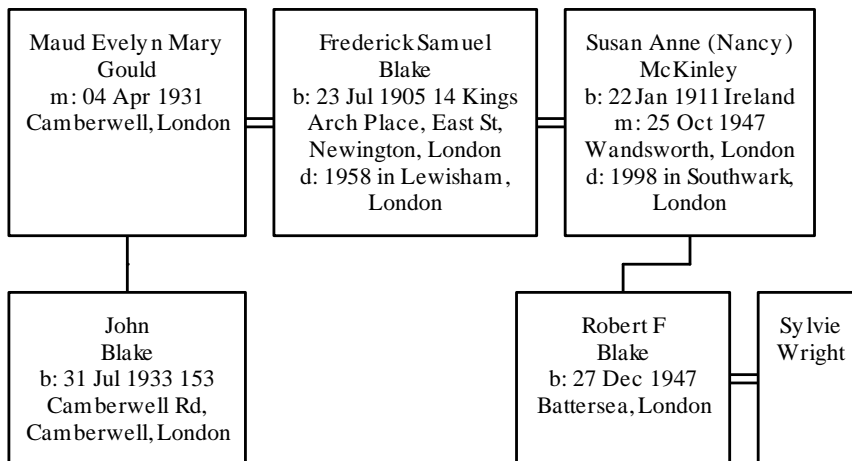

Generation No. 5

14. FREDERICK SAMUEL⁵ BLAKE (*FREDERICK SAMUEL⁴, WILLIAM HENRY ROBERT³, WILLIAM², WILLIAM¹*) was born 23 Jul 1905 in 14 Kings Arch Place, East St, Newington, London, and died 1958 in Lewisham, London. He married (1) MAUD EVELYN MARY GOULD 04 Apr 1931 in Camberwell, London. He married (2) SUSAN ANNE (NANCY) MCKINLEY 25 Oct 1947 in Wandsworth, London, daughter of ROBERT MCKINLEY. She was born 22 Jan 1911 in Ireland, and died 1998 in Southwark, London.

More About FREDERICK SAMUEL BLAKE:
Divorced: Abt. 1944

More About FREDERICK BLAKE and MAUD GOULD:
Marriage: 04 Apr 1931, Camberwell, London

More About FREDERICK BLAKE and SUSAN MCKINLEY:
Marriage: 25 Oct 1947, Wandsworth, London

Child of FREDERICK BLAKE and MAUD GOULD is:

- i. JOHN⁶ BLAKE, b. 31 Jul 1933, 153 Camberwell Rd, Camberwell, London.

More About JOHN BLAKE:
Military service: Gunner in Royal Artillery

Child of FREDERICK BLAKE and SUSAN MCKINLEY is:

- ii. ROBERT F⁶ BLAKE, b. 27 Dec 1947, Battersea, London; m. SYLVIE WRIGHT.

Descendants of Frederick Samuel Blake