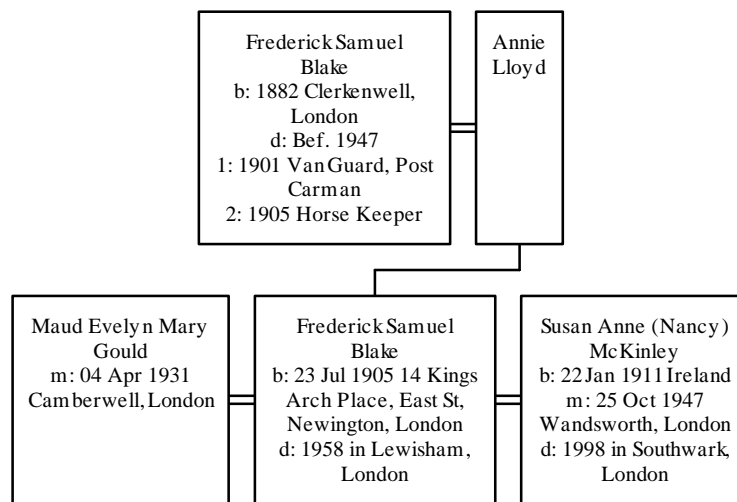

Generation No. 4

10. FREDERICK SAMUEL⁴ BLAKE (*WILLIAM HENRY ROBERT*³, *WILLIAM*², *WILLIAM*¹) was born 1882 in Clerkenwell, London, and died Bef. 1947. He married ANNIE LLOYD.

More About FREDERICK SAMUEL BLAKE:

Occupation: 1901, Van Guard, Post Carman

Child of FREDERICK BLAKE and ANNIE LLOYD is:

14. i. FREDERICK SAMUEL⁵ BLAKE, b. 23 Jul 1905, 14 Kings Arch Place, East St, Newington, London; d. 1958, Lewisham, London.

Descendants of Frederick Samuel Blake