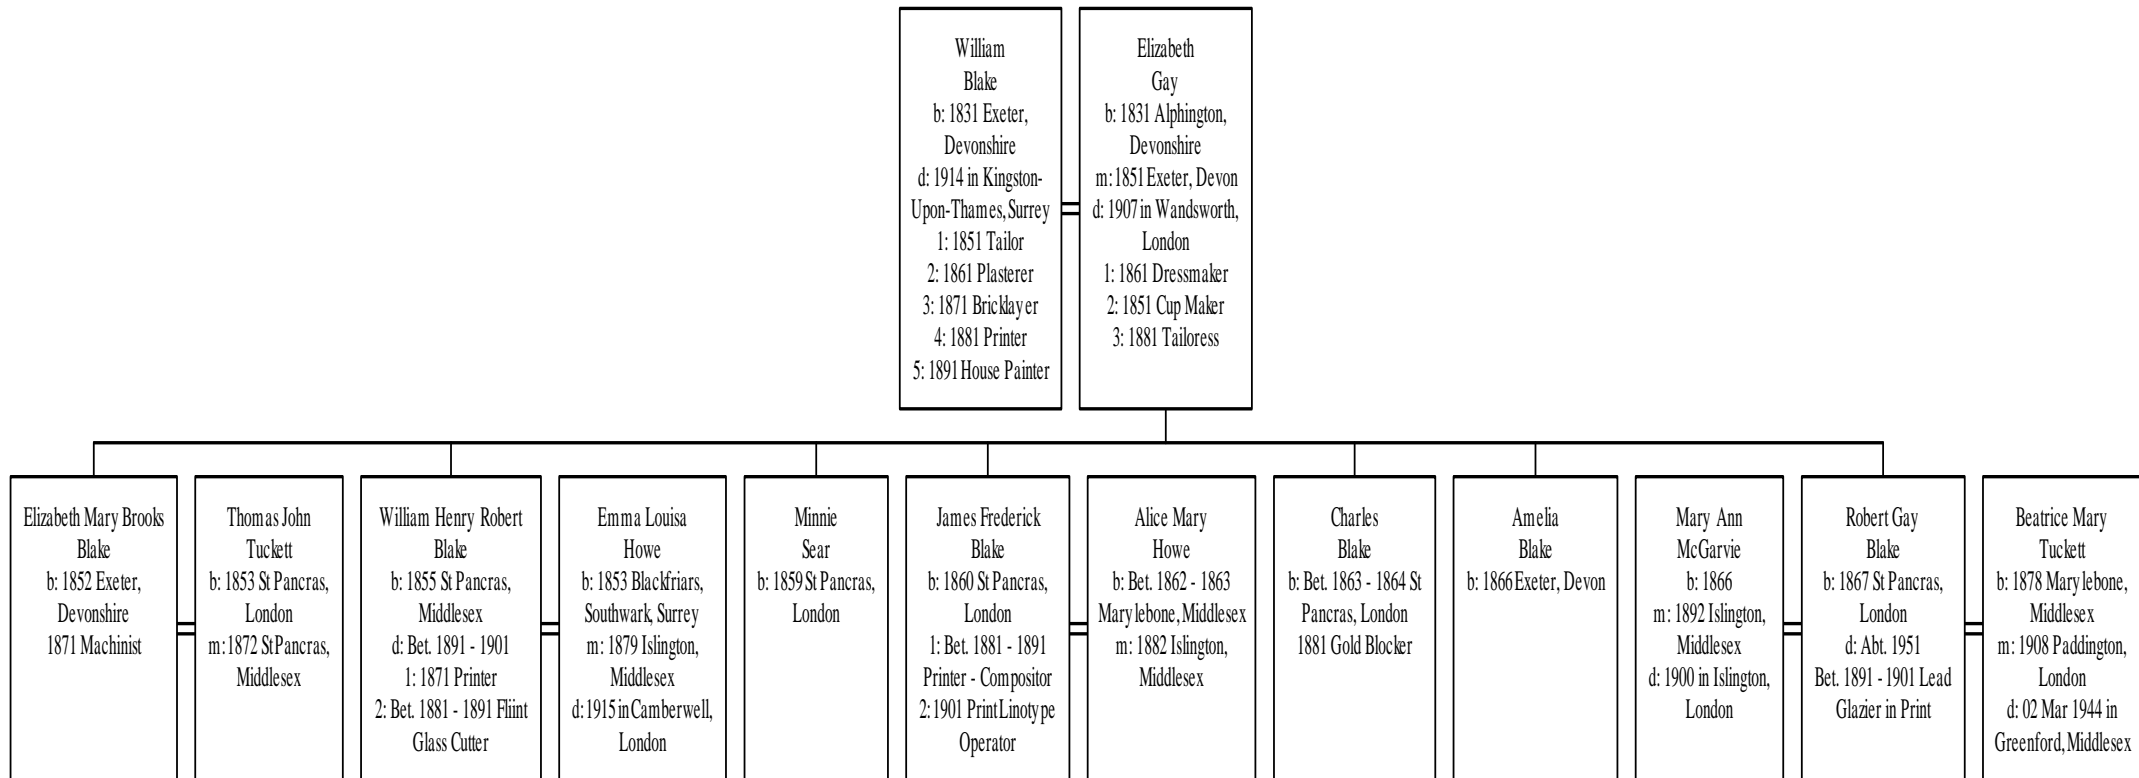

Descendants of William Blake