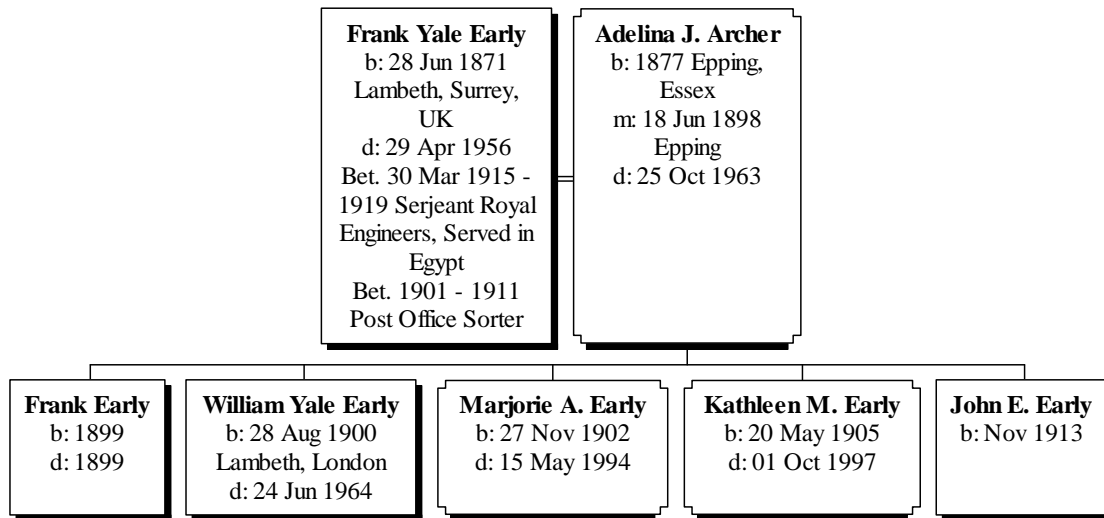

The Early Family Story

Direct Descendants of Frank Yale Early

17. FRANK YALE⁴ EARLY (*WILLIAM EDWARD*³, *WILLIAM*², *THOMAS*¹) was born 28 Jun 1871 in Lambeth, Surrey, UK, and died 29 Apr 1956. He married ADELINA JANE ARCHER 18 Jun 1898 in Epping. She was born 1877 in Epping, Essex, and died 25 Oct 1963.

More About FRANK YALE EARLY:

Military service: Bet. 30 Mar 1915 - 1919, Serjeant Royal Engineers, Served in Egypt

Occupation: Bet. 1901 - 1911, Post Office Sorter

Residence 1: 1901, 25 Meadow Road, Kennington, Lambeth, London

Residence 2: 1911, 98 Narbourne Ave, Clapham, London

More About FRANK EARLY and ADELINA ARCHER:

Marriage: 18 Jun 1898, Epping