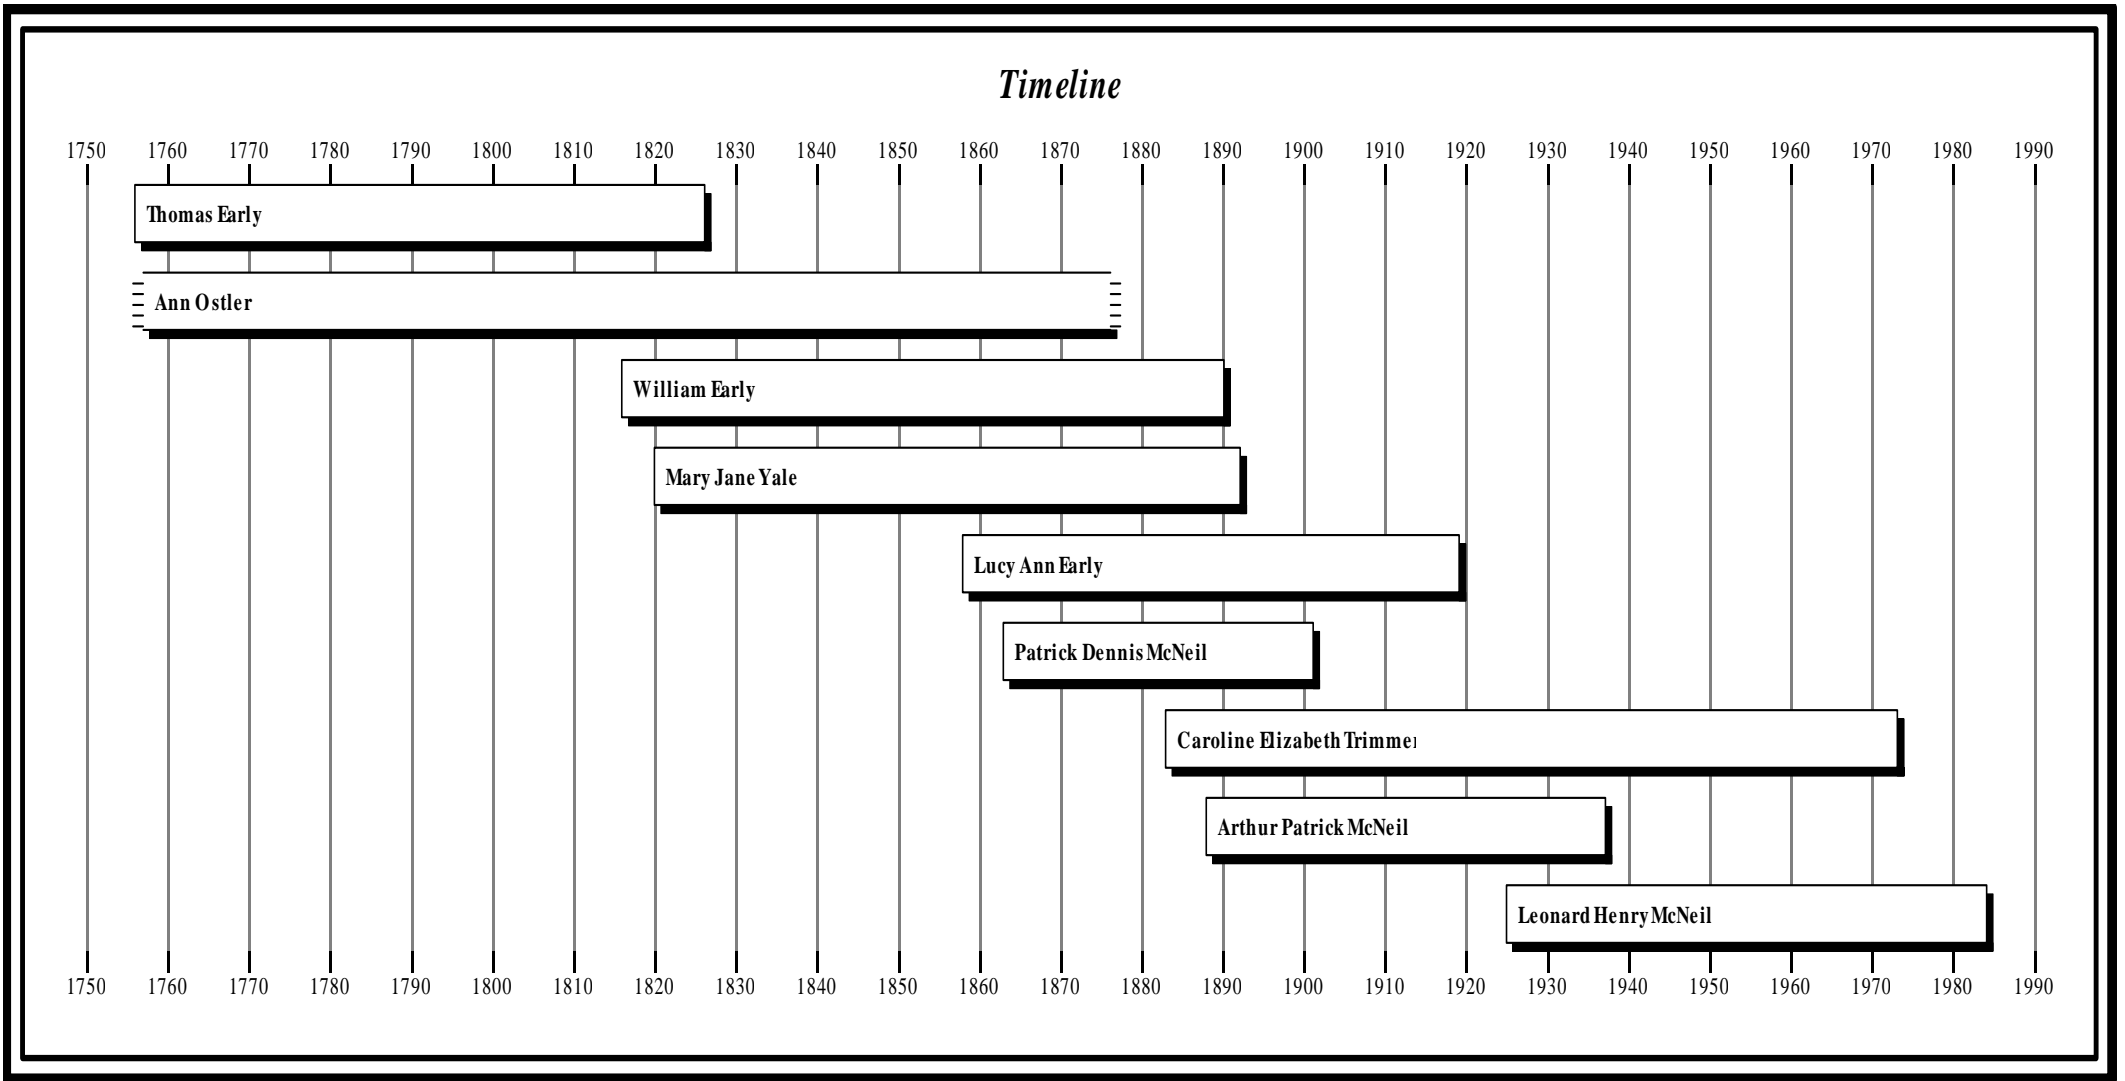

The Early Family Story