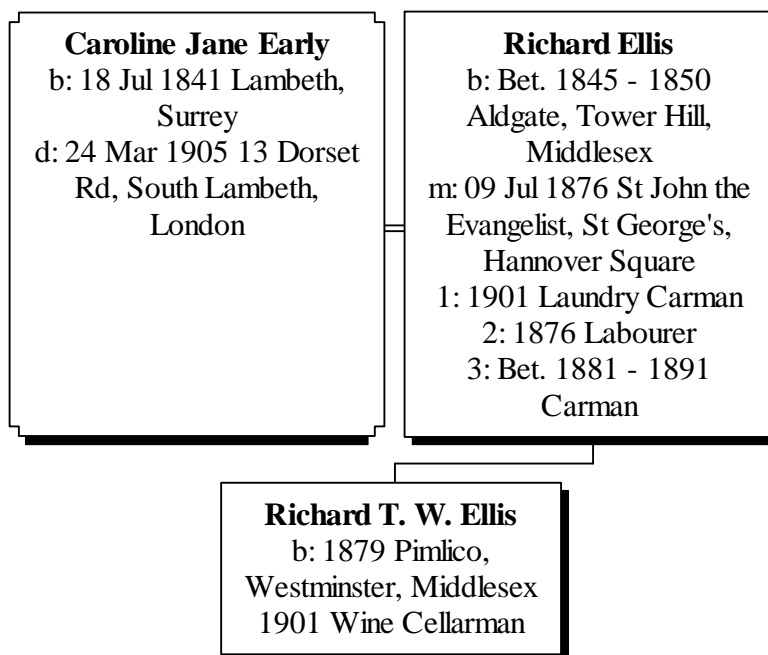

The Early Family Story
Descendants of Caroline Jane Early

9. CAROLINE JANE³ EARLY (*WILLIAM², THOMAS¹*) was born 18 Jul 1841 in Lambeth, Surrey, and died 24 Mar 1905 in 13 Dorset Rd, South Lambeth, London. She married RICHARD ELLIS 09 Jul 1876 in St John the Evangelist, St George's, Hannover Square. He was born Bet. 1845 - 1850 in Aldgate, Tower Hill, Middlesex.

More About CAROLINE JANE EARLY:

Cause of Death: Ulceration of Trachea and Bronchi 1year Haemorrhage in lungs sudden asphyxia

Residence 1: 1875, 1a Wyvil Rd, South Lambeth, Surrey

Residence 2: 1861, 3 Oval Rd, Lambeth, Surrey

Residence 3: Bet. 1881 - 1891, 22 Dorset Road, South Lambeth

Residence 4: 1901, 12 Meadows Road, Kennington, London

More About RICHARD ELLIS:

Occupation 1: 1901, Laundry Carman

Occupation 2: 1876, Labourer

Occupation 3: Bet. 1881 - 1891, Carman

Residence 1: Bet. 1881 - 1891, 22 Dorset Road, South Lambeth

Residence 2: 1876, 20 Horseferry Rd, Westminster, Middlesex

Residence 3: 1901, 12 Meadows Road, Kennington, London

More About RICHARD ELLIS and CAROLINE EARLY:

Marriage: 09 Jul 1876, St John the Evangelist, St George's, Hannover Square

Child of CAROLINE EARLY and RICHARD ELLIS is:

- i. RICHARD T. W.⁴ ELLIS, b. 1879, Pimlico, Westminster, Middlesex.

More About RICHARD T. W. ELLIS:

Occupation: 1901, Wine Cellarman

Residence: 1901, 12 Meadows Rd, Kennington, London