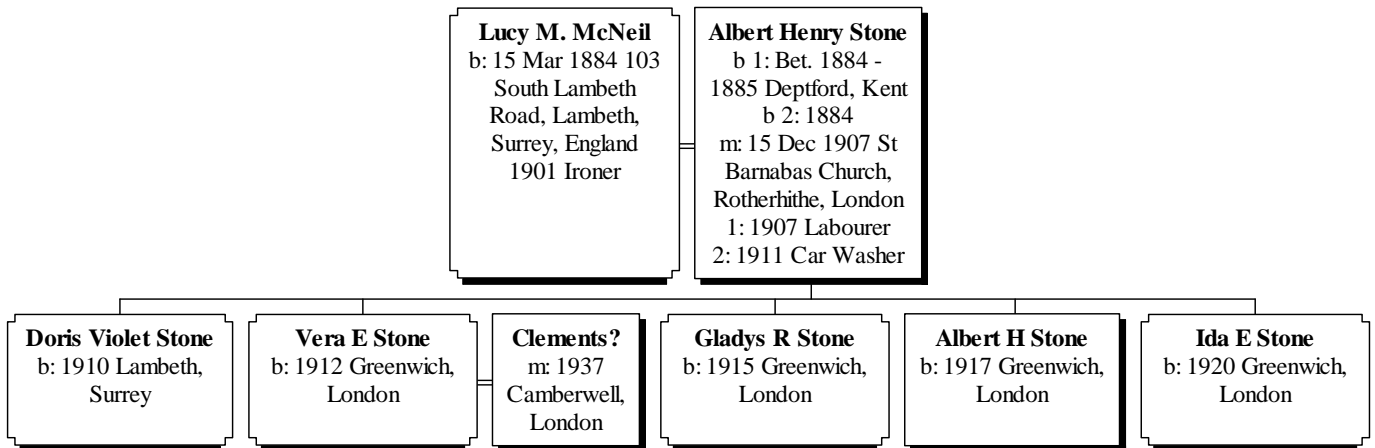

The Early Family Story

Descendants of Lucy Mabel McNeil

22. LUCY MABEL⁴ MCNEIL (*LUCY ANN³ EARLY, WILLIAM², THOMAS¹*) was born 15 Mar 1884 in 103 South Lambeth Road, Lambeth, Surrey, England. She married ALBERT HENRY STONE 15 Dec 1907 in St Barnabas Church, Rotherhithe, London. He was born Bet. 1884 - 1885 in Deptford, Kent.

More About LUCY MABEL MCNEIL:

Occupation: 1901, Ironer

Residence 1: 1907, 91 Chilton St

Residence 2: 1911, 22 Knogle St, Clifton Hill, New Cross, London

More About ALBERT HENRY STONE:

Date born 2: 1884

Occupation 1: 1907, Labourer

Occupation 2: 1911, Car Washer

Residence 1: 1907, 91 Chilton St, Rotherhithe, Surrey

Residence 2: 1911, 22 Knogle St, Clifton Hill, New Cross, London

More About ALBERT STONE and LUCY MCNEIL:

Marriage: 15 Dec 1907, St Barnabas Church, Rotherhithe, London

Children of LUCY MCNEIL and ALBERT STONE are:

- i. DORIS VIOLET⁵ STONE, b. 1910, Lambeth, Surrey.

More About DORIS VIOLET STONE:

Residence: 1911, 22 Knogle St, Clifton Hill, New Cross, London

- ii. VERA E STONE, b. 1912, Greenwich, London; m. CLEMENTS?, 1937, Camberwell, London.

More About CLEMENTS? and VERA STONE:

Marriage: 1937, Camberwell, London

- iii. GLADYS R STONE, b. 1915, Greenwich, London.
- iv. ALBERT H STONE, b. 1917, Greenwich, London.
- v. IDA E STONE, b. 1920, Greenwich, London.