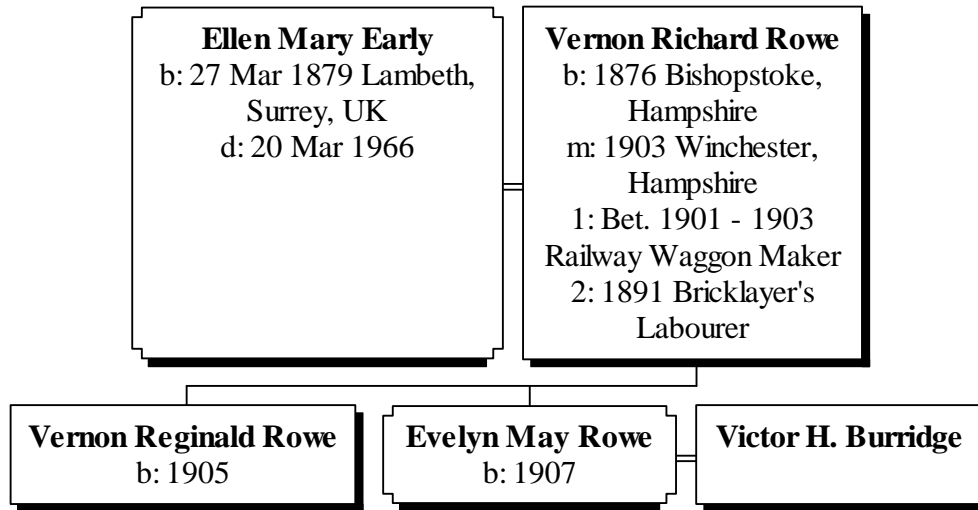

Descendants of Ellen Mary Early

19. ELLEN MARY⁴ EARLY (*WILLIAM EDWARD*³, *WILLIAM*², *THOMAS*¹) was born 27 Mar 1879 in Lambeth, Surrey, UK, and died 20 Mar 1966. She married VERNON RICHARD ROWE 1903 in Winchester, Hampshire, son of CHARLES ROWE and ELLEN COUSENS. He was born 1876 in Bishopstoke, Hampshire.

More About ELLEN MARY EARLY:

Residence: 1903, Meon Cottage, 59 Hamilton Rd, Bishop Stoke, Hampshire

More About VERNON RICHARD ROWE:

Occupation 1: Bet. 1901 - 1903, Railway Waggon Maker

Occupation 2: 1891, Bricklayer's Labourer

Residence 1: 1903, 1 Rose Terrace, Hamilton Rd, Bishopstoke, Hampshire

Residence 2: 1881, Bishopstoke, Hampshire

Residence 3: 1891, 2 The Hollies, Bishopstoke, Hampshire

Residence 4: 1901, Claremont Villa, Bishopstoke, Hampshire

More About VERNON ROWE and ELLEN EARLY:

Marriage: 1903, Winchester, Hampshire

Children of ELLEN EARLY and VERNON ROWE are:

- i. VERNON REGINALD⁵ ROWE, b. 1905.
- ii. EVELYN MAY ROWE, b. 1907; m. VICTOR H. BURRIDGE.