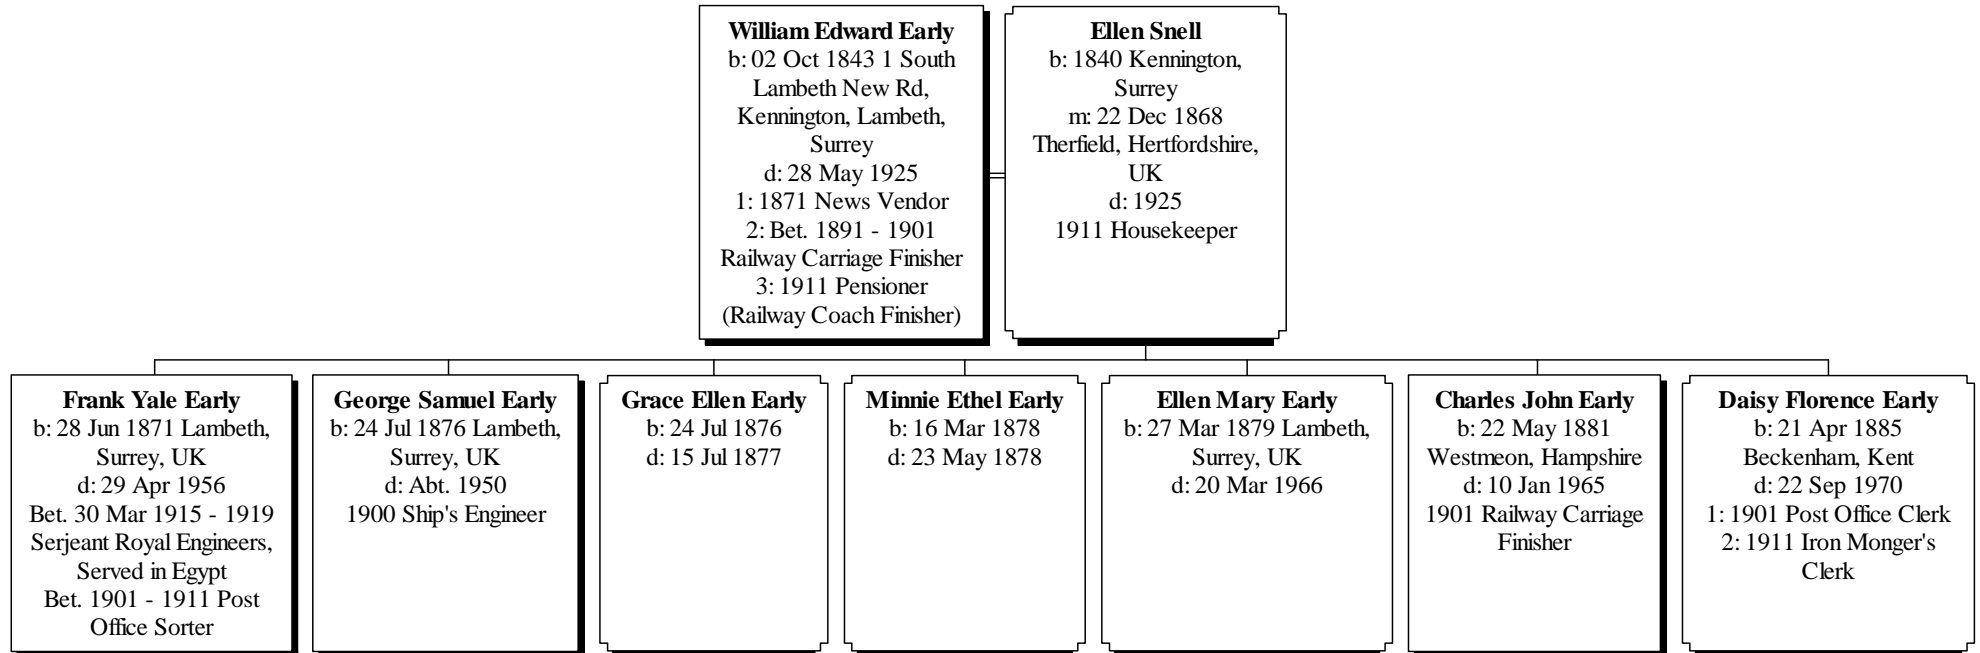

The Early Family Story

Direct Descendants of William Edward Early