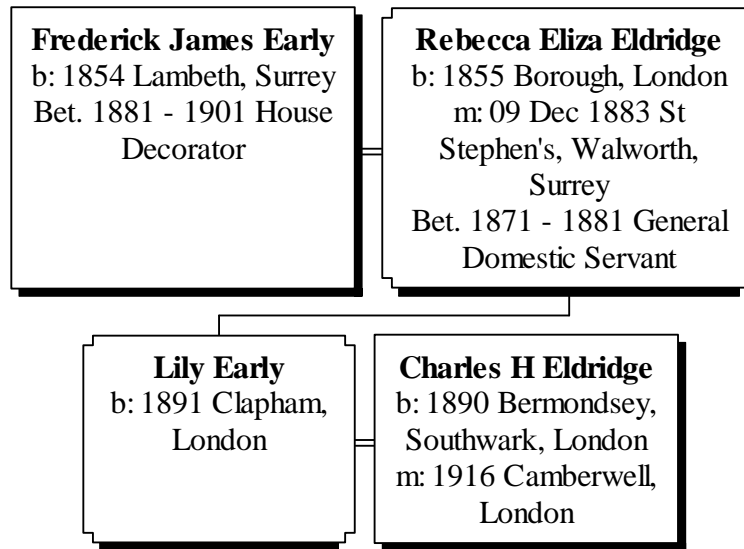

Descendants of Frederick James Early

12. FREDERICK JAMES³ EARLY (*WILLIAM*², *THOMAS*¹) was born 1854 in Lambeth, Surrey. He married REBECCA ELIZA ELDRIDGE 09 Dec 1883 in St Stephen's, Walworth, Surrey, daughter of ELIAZA ELDRIDGE and ELIZABETH LEVERITT. She was born 1855 in Borough, London.

More About FREDERICK JAMES EARLY:

Occupation: Bet. 1881 - 1901, House Decorator
Residence 1: 1901, 18 Commercial Road, Camberwell
Residence 2: 1861, 3 Oval Rd, Lambeth, Surrey
Residence 3: 1881, 34 South Lambeth Island
Residence 4: 1883, 7 Blucher St, Walworth, Surrey
Residence 5: 1893, 68 Paradise Road, Clapham Road

More About REBECCA ELIZA ELDRIDGE:

Occupation: Bet. 1871 - 1881, General Domestic Servant
Residence 1: 1881, 26 South Island Place, Lambeth, Surrey
Residence 2: 1861, 43 Wickham Place, St George, Southwark, Surrey
Residence 3: 1871, 37 Lorrimore Rd, Southwark, Surrey

More About FREDERICK EARLY and REBECCA ELDRIDGE:

Marriage: 09 Dec 1883, St Stephen's, Walworth, Surrey

Child of FREDERICK EARLY and REBECCA ELDRIDGE is:

21. i. LILY⁴ EARLY, b. 1891, Clapham, London.