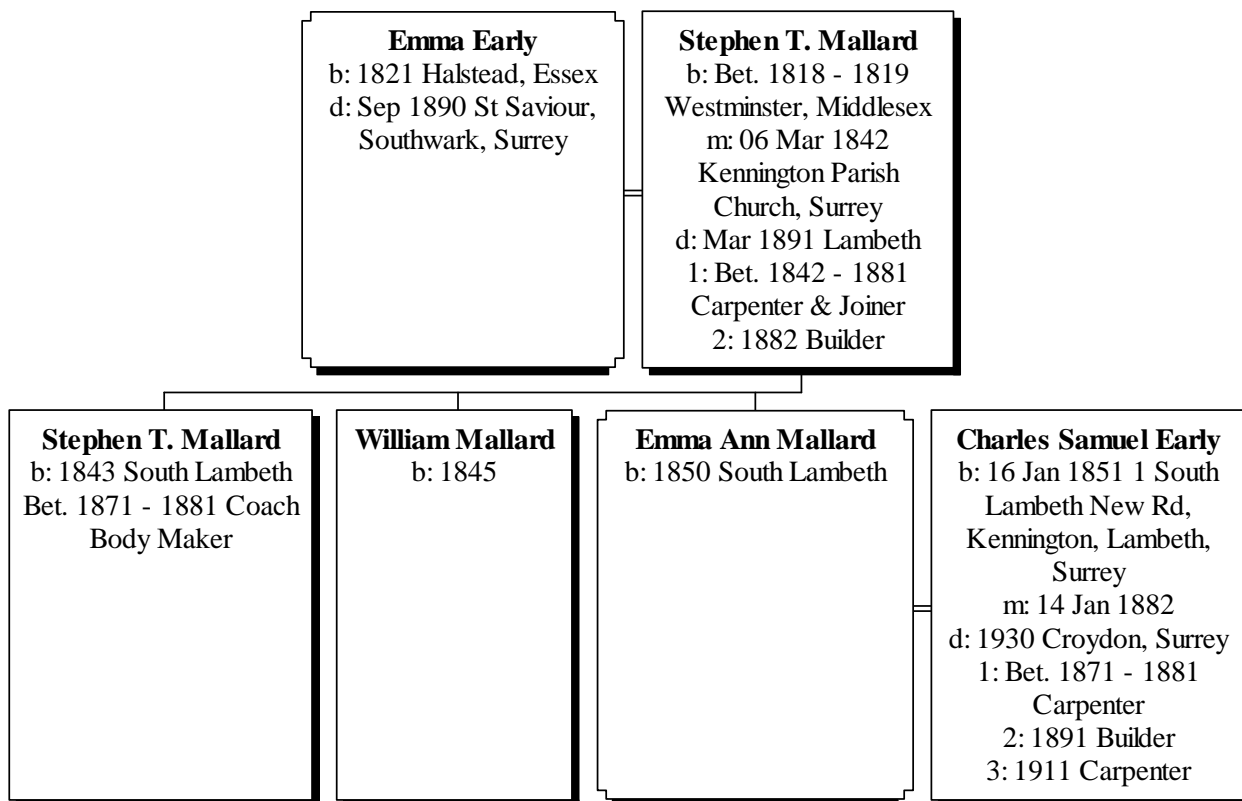

Descendants of Emma Early

6. EMMA² EARLY (*THOMAS*¹) was born 1821 in Halstead, Essex, and died Sep 1890 in St Saviour, Southwark, Surrey. She married STEPHEN THOMAS MALLARD 06 Mar 1842 in Kennington Parish Church, Surrey. He was born Bet. 1818 - 1819 in Westminster, Middlesex, and died Mar 1891 in Lambeth.

More About EMMA EARLY:

Baptism: 24 Apr 1821, Halstead, Essex

More About STEPHEN THOMAS MALLARD:

Occupation 1: Bet. 1842 - 1881, Carpenter & Joiner

Occupation 2: 1882, Builder

Residence 1: 1842, Dorset St, Kennington, Surrey

Residence 2: Bet. 1871 - 1881, 18 Dorset Rd, South Lambeth

More About STEPHEN MALLARD and EMMA EARLY:

Marriage: 06 Mar 1842, Kennington Parish Church, Surrey

Children of EMMA EARLY and STEPHEN MALLARD are:

- i. STEPHEN THOMAS³ MALLARD, b. 1843, South Lambeth.

More About STEPHEN THOMAS MALLARD:

Occupation: Bet. 1871 - 1881, Coach Body Maker

Residence: Bet. 1881 - 1891, 18 Dorset Rd, South Lambeth

- ii. WILLIAM MALLARD, b. 1845.
15. iii. EMMA ANN MALLARD, b. 1850, South Lambeth.