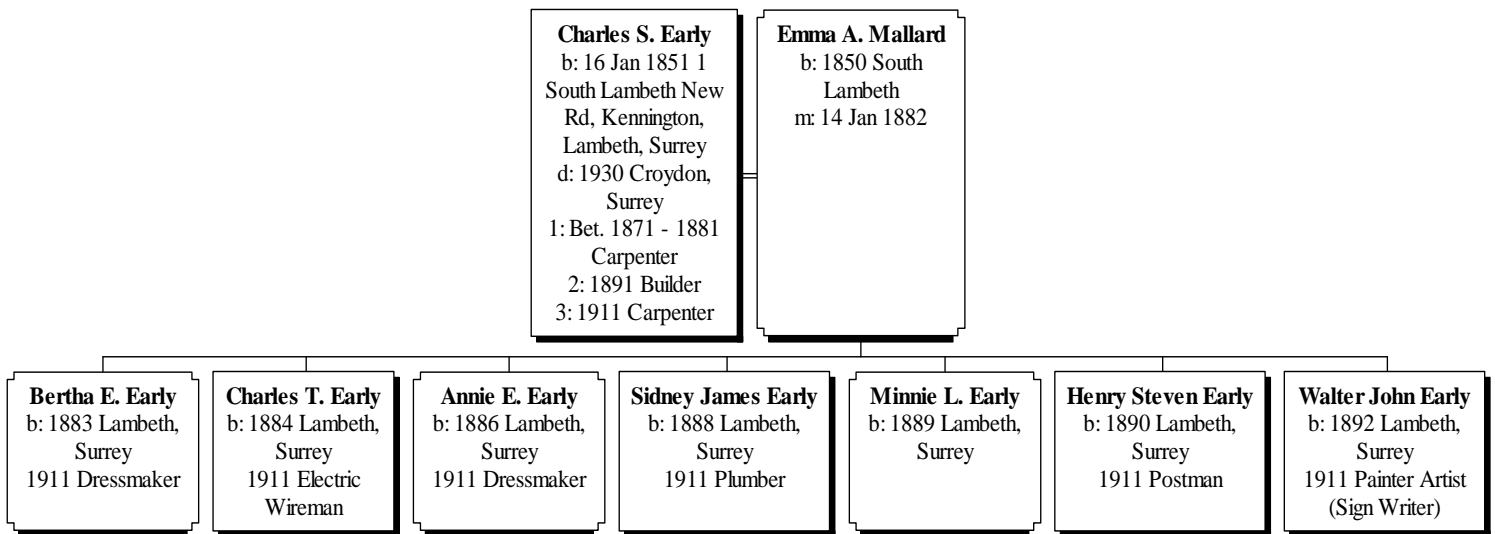

The Early Family Story

Direct Descendants of Charles Samuel Early

11. CHARLES SAMUEL³ EARLY (*WILLIAM*², *THOMAS*¹) was born 16 Jan 1851 in 1 South Lambeth New Rd, Kennington, Lambeth, Surrey, and died 1930 in Croydon, Surrey. He married EMMA ANN MALLARD 14 Jan 1882, daughter of STEPHEN MALLARD and EMMA EARLY. She was born 1850 in South Lambeth.

More About CHARLES SAMUEL EARLY:

Occupation 1: Bet. 1871 - 1881, Carpenter

Occupation 2: 1891, Builder

Occupation 3: 1911, Carpenter

Residence 1: Bet. 1871 - 1881, 22 Dorset Road, South Lambeth

Residence 2: 1861, 3 Oval Rd, Lambeth, Surrey

Residence 3: 1891, 244 South Lambeth Rd, Lambeth, London

Residence 4: 1911, 105 Garfield Rd, Croydon, Surrey

More About EMMA ANN MALLARD:

Residence: 1931, 56 Maple Rd, Penge, Surrey

More About CHARLES EARLY and EMMA MALLARD:

Marriage: 14 Jan 1882