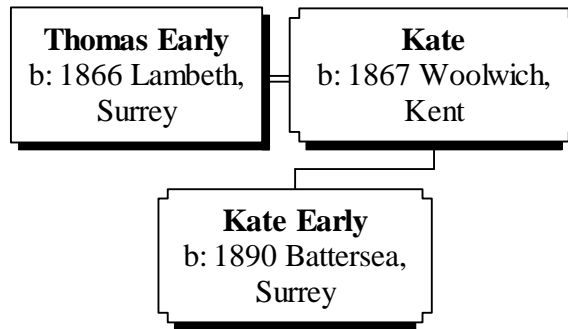

The Early Family Story

Generation No. 4
Descendants of Thomas Early

16. THOMAS⁴ EARLY (*THOMAS³, THOMAS², THOMAS¹*) was born 1866 in Lambeth, Surrey. He married KATE. She was born 1867 in Woolwich, Kent.

Child of THOMAS EARLY and KATE is:

- i. KATE⁵ EARLY, b. 1890, Battersea, Surrey.