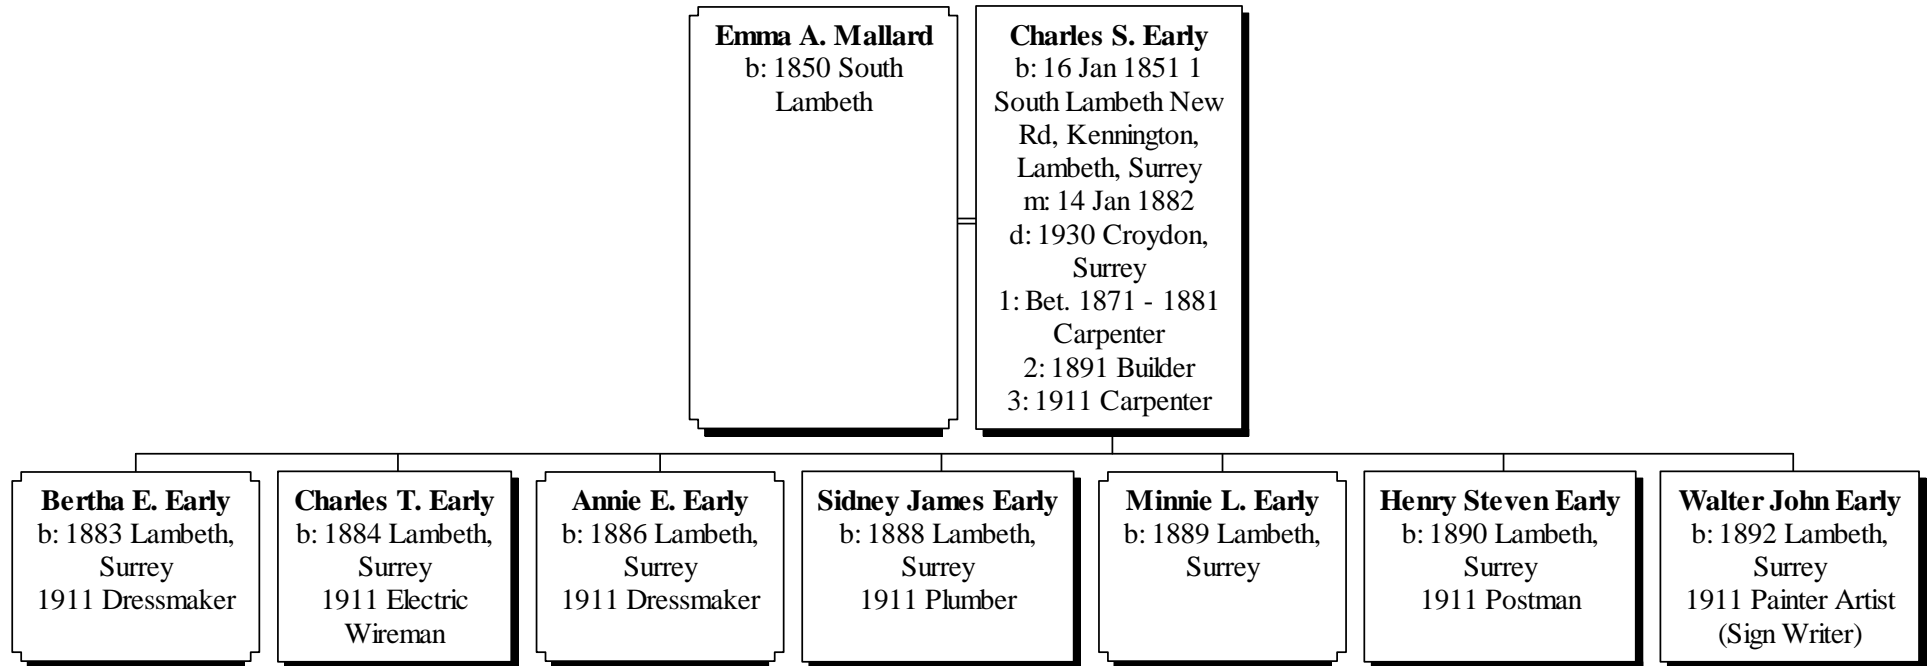

The Early Family Story

Direct Descendants of Emma Ann Mallard