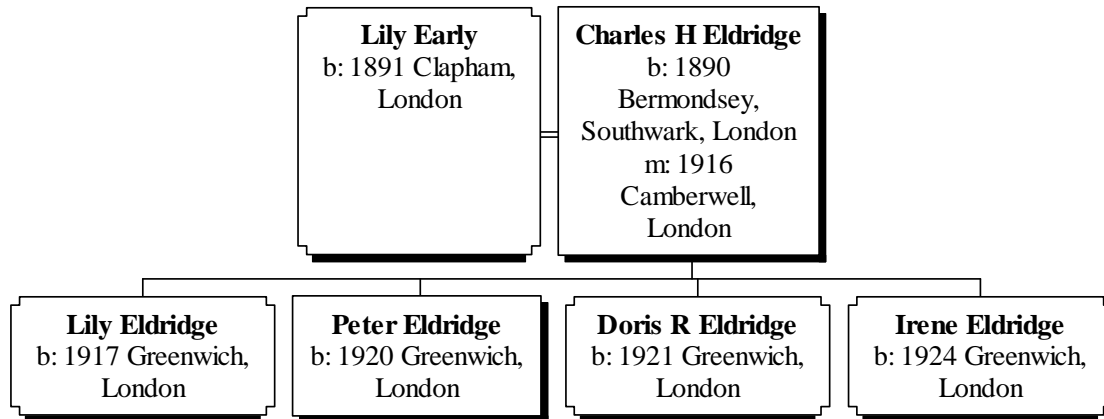

Descendants of Lily Early

21. LILY⁴ EARLY (*FREDERICK JAMES*³, *WILLIAM*², *THOMAS*¹) was born 1891 in Clapham, London. She married CHARLES H ELDRIDGE 1916 in Camberwell, London, son of ELIAZA ELDRIDGE and LUCY GARDINER. He was born 1890 in Bermondsey, Southwark, London.

More About CHARLES ELDRIDGE and LILY EARLY:
Marriage: 1916, Camberwell, London

Children of LILY EARLY and CHARLES ELDRIDGE are:

- i. LILY⁵ ELDRIDGE, b. 1917, Greenwich, London.
- ii. PETER ELDRIDGE, b. 1920, Greenwich, London.
- iii. DORIS R ELDRIDGE, b. 1921, Greenwich, London.
- iv. IRENE ELDRIDGE, b. 1924, Greenwich, London.