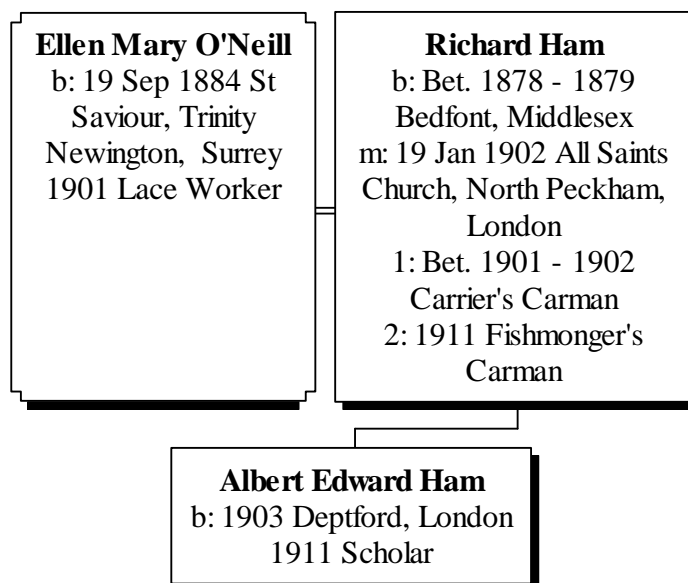

Descendants of Ellen Mary O'Neill

25. ELLEN MARY⁴ O'NEILL (*ELLEN MARY³ EARLY, WILLIAM², THOMAS¹*) was born 19 Sep 1884 in St Saviour, Trinity Newington, Surrey. She married RICHARD HAM 19 Jan 1902 in All Saints Church, North Peckham, London. He was born Bet. 1878 - 1879 in Bedfont, Middlesex.

More About ELLEN MARY O'NEILL:

Occupation: 1901, Lace Worker

Residence 1: 1902, 17 Cator St, London

Residence 2: 1901, 10 James Grove, Camberwell, London

Residence 3: 1911, 46 Kerry Rd, New Cross, London

More About RICHARD HAM:

Occupation 1: Bet. 1901 - 1902, Carrier's Carman

Occupation 2: 1911, Fishmonger's Carman

Residence 1: 1901, 10 James Grove, Camberwell, London

Residence 2: 1902, 17 Cator St, London

Residence 3: 1911, 46 Kerry Rd, New Cross, London

More About RICHARD HAM and ELLEN O'NEILL:

Marriage: 19 Jan 1902, All Saints Church, North Peckham, London

Child of ELLEN O'NEILL and RICHARD HAM is:

- i. ALBERT EDWARD⁵ HAM, b. 1903, Deptford, London.

More About ALBERT EDWARD HAM:

Occupation: 1911, Scholar

Residence: 1911, 46 Kerry Rd, New Cross, London