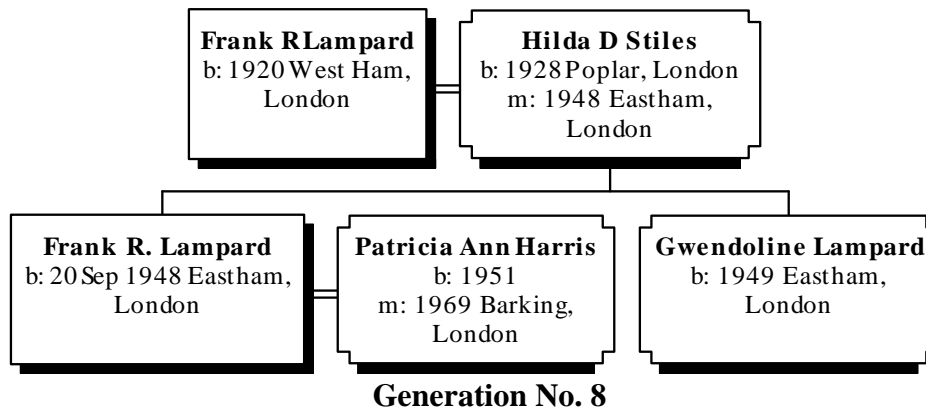

Descendants of Frank R Lampard

23. FRANK R⁸ LAMPARD (*ARTHUR HENRY*⁷, *HENRY*⁶, *HENRY*⁵, *JOHN HOMEWARD*⁴, *WILLIAM*³, *WILLIAM*², *JOHN*¹) was born 1920 in West Ham, London. He married HILDA D STILES 1948 in Eastham, London, daughter of STILES and BROWN. She was born 1928 in Poplar, London.

More About FRANK LAMPARD and HILDA STILES:

Marriage: 1948, Eastham, London

Children of FRANK LAMPARD and HILDA STILES are:

24.
  - i. FRANK RICHARD GEORGE⁹ LAMPARD, b. 20 Sep 1948, Eastham, London.
  - ii. GWENDOLINE A LAMPARD, b. 1949, Eastham, London.