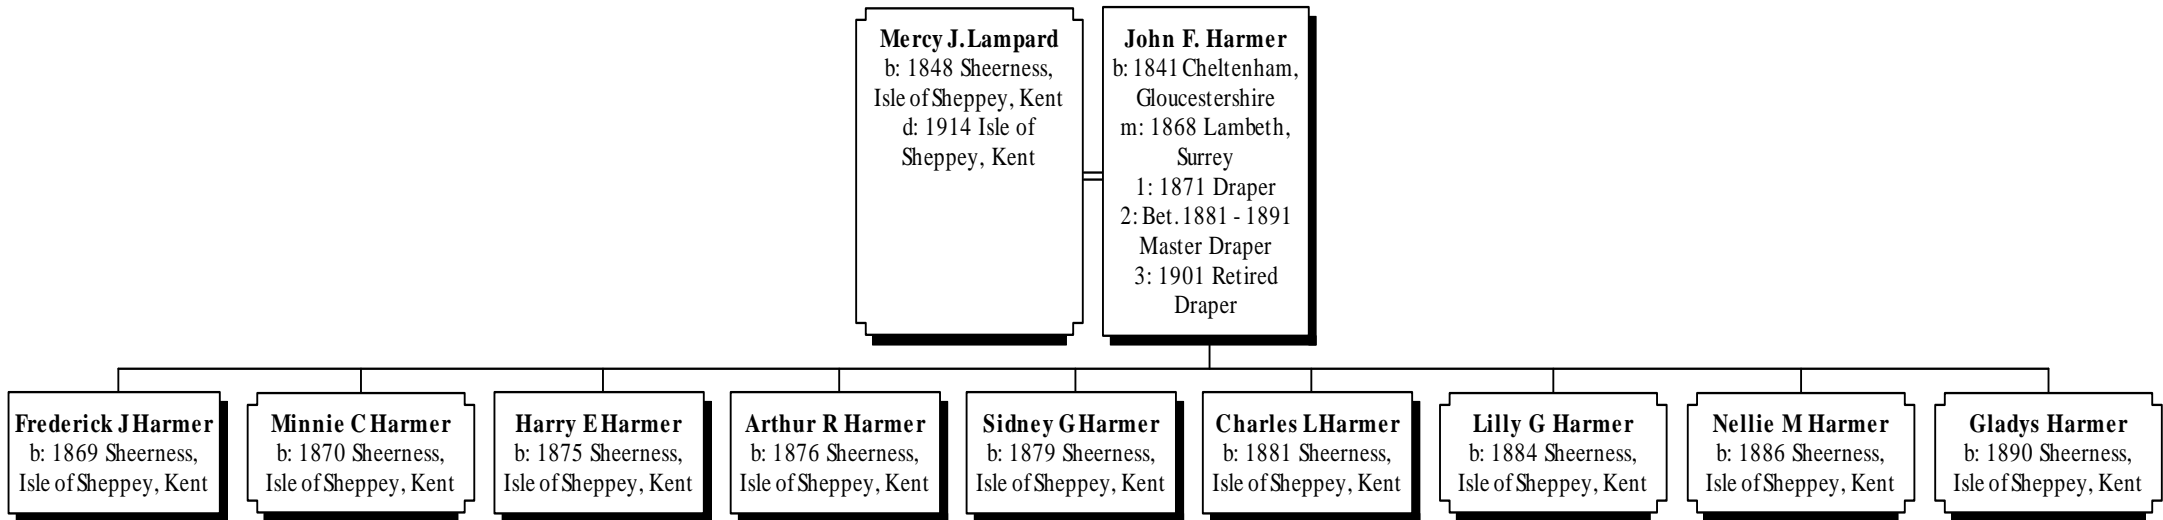

The Lampard Family Report

Descendants of Mercy Jane Lampard