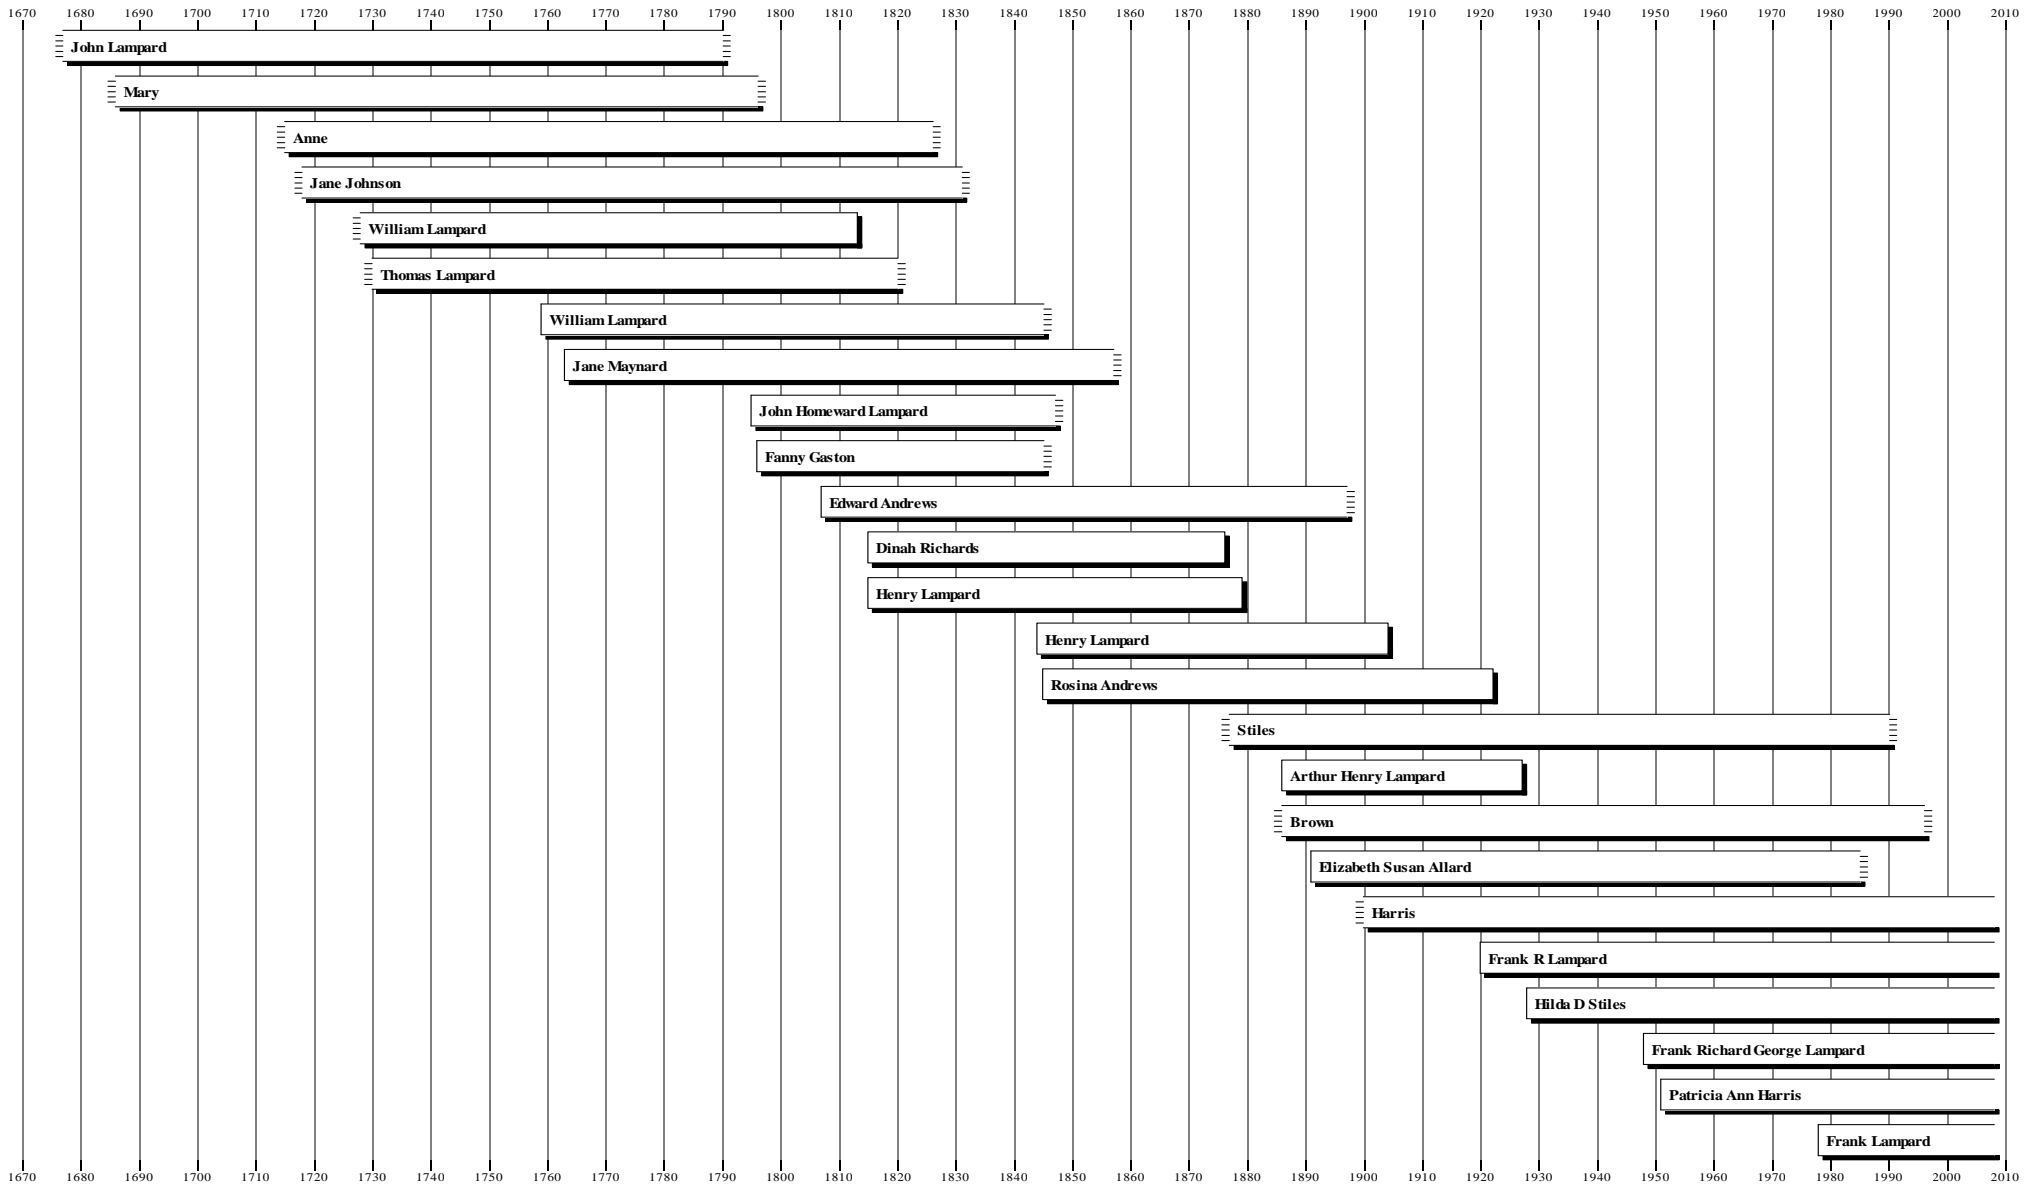

The Lampard Family Report

Timeline