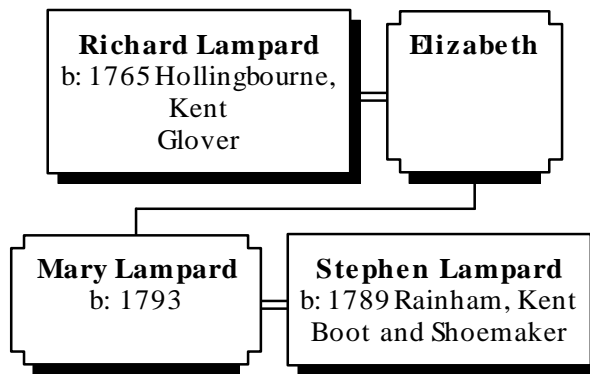

Descendants of Richard Lampard

5. RICHARD³ LAMPARD (*WILLIAM*², *JOHN*¹) was born 1765 in Hollingbourne, Kent. He married ELIZABETH.

More About RICHARD LAMPARD:

Occupation: Glover

Child of RICHARD LAMPARD and ELIZABETH is:

- i. MARY⁴ LAMPARD, b. 1793; m. STEPHEN LAMPARD; b. 1789, Rainham, Kent.

More About STEPHEN LAMPARD:

Occupation: Boot and Shoemaker