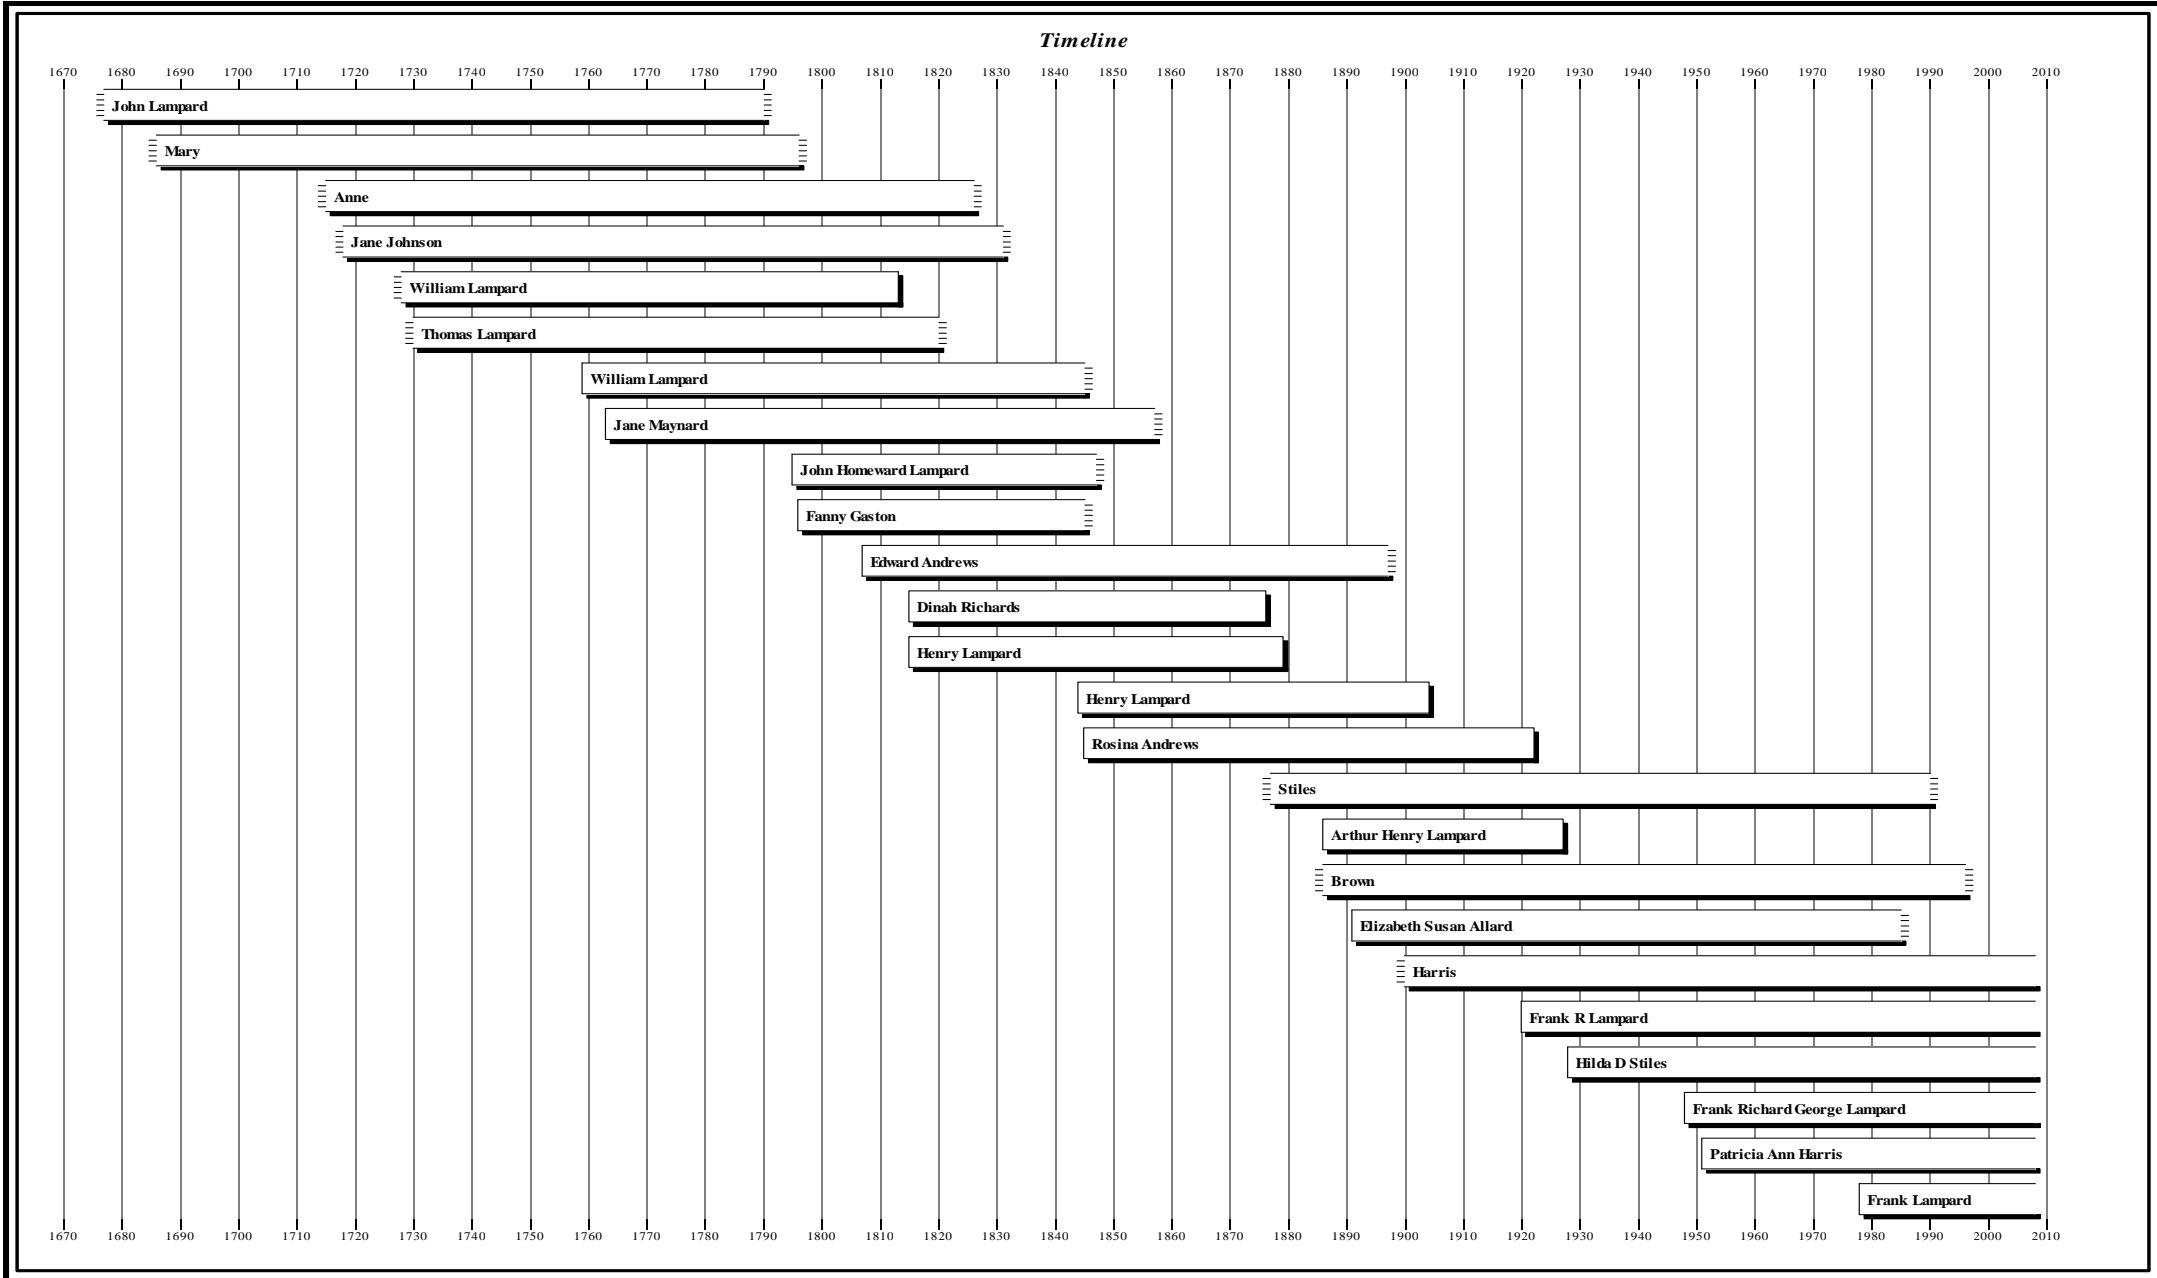

The Lampard Family Report