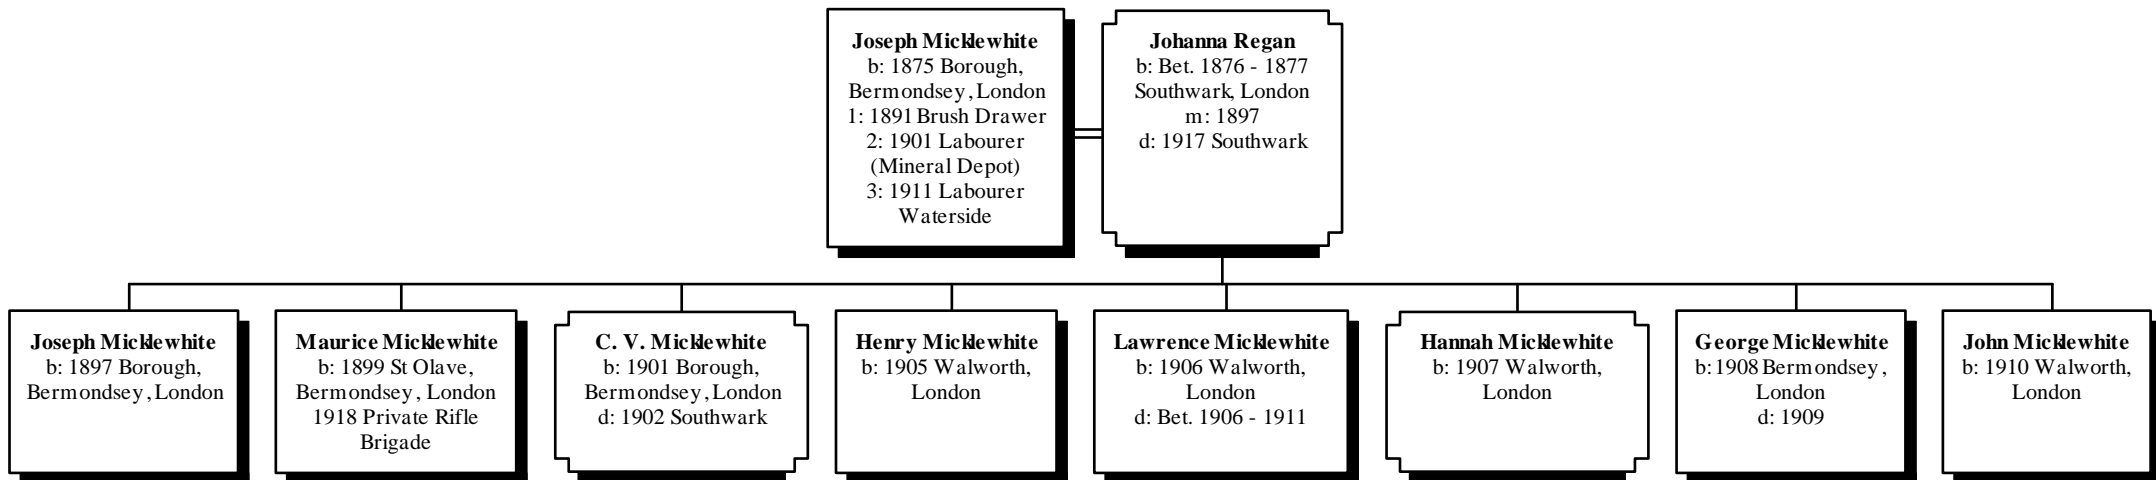

More About GEORGE MICKLEWHITE:

Occupation: 1911, Mat Maker (Fibre)

Residence: 1911, 1 Falstaff St, St George the Martyr, Southwark, London

7. vi. JOHN MICKLEWHITE, b. 1886, St George the Martyr, Southwark, London.
- vii. ISABEL MICKLEWHITE, b. 1888, St George the Martyr, Southwark, London.
8. viii. RACHAEL MICKLEWHITE, b. 1889, Southwark.

The Micklewhite Family

Generation No. 3

Direct Descendants of Joseph Micklewhite

Generation No. 3

4. JOSEPH³ MICKLEWHITE (*JOSEPH², GEORGE¹ MICKLETHWITE*) was born 1875 in Borough, Bermondsey, London. He married JOHANNA REGAN 1897 in Southwark, London. She was born Bet. 1876 - 1877 in Southwark, London, and died 1917 in Southwark.