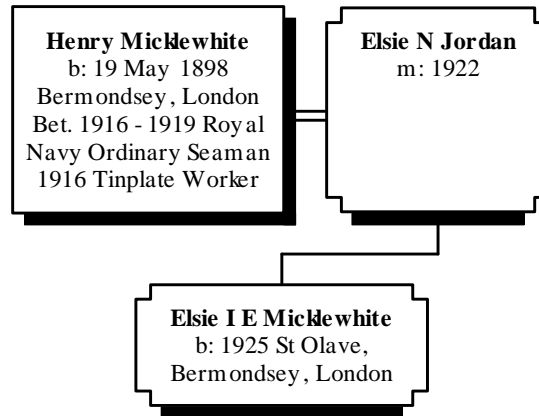

Descendants of Henry Micklewhite

11. HENRY⁴ MICKLEWHITE (*HENRY CHARLES³, JOSEPH², GEORGE¹ MICKLETHWITE*) was born 19 May 1898 in Bermondsey, London. He married ELSIE N JORDAN 1922 in St Olave, Bermondsey, London.

More About HENRY MICKLEWHITE:

Military service: Bet. 1916 - 1919, Royal Navy Ordinary Seaman

Occupation: 1916, Tinsplate Worker

Residence: 1911, 3 Falstaff Yard, Southwark, London

More About HENRY MICKLEWHITE and ELSIE JORDAN:

Marriage: 1922, St Olave, Bermondsey, London

Child of HENRY MICKLEWHITE and ELSIE JORDAN is:

- i. ELSIE I E⁵ MICKLEWHITE, b. 1925, St Olave, Bermondsey, London.