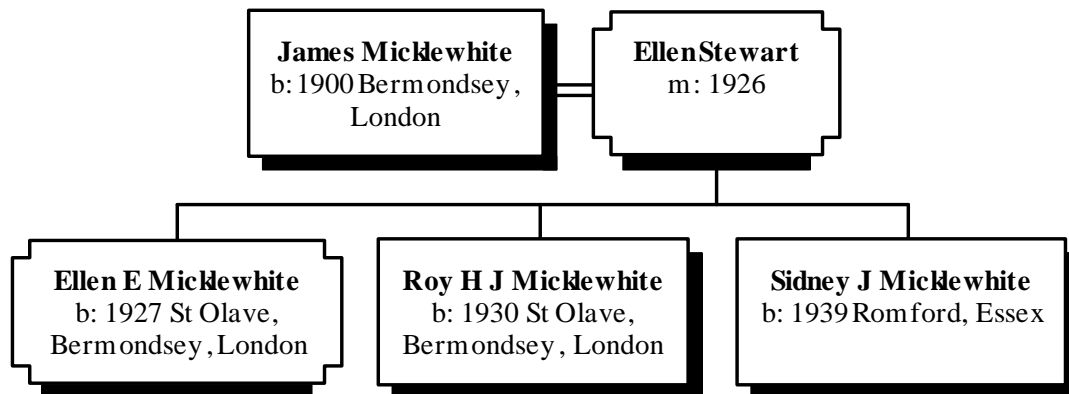

Descendants of James Micklewhite

12. JAMES⁴ MICKLEWHITE (*HENRY CHARLES*³, *JOSEPH*², *GEORGE*¹ MICKLETHWITE) was born 1900 in Bermondsey, London. He married ELLEN STEWART 1926 in St Olave, Bermondsey, London.

More About JAMES MICKLEWHITE:

Residence: 1911, 3 Falstaff Yard, Southwark, London

More About JAMES MICKLEWHITE and ELLEN STEWART:

Marriage: 1926, St Olave, Bermondsey, London

Children of JAMES MICKLEWHITE and ELLEN STEWART are:

- i. ELLEN E⁵ MICKLEWHITE, b. 1927, St Olave, Bermondsey, London.
- ii. ROY H J MICKLEWHITE, b. 1930, St Olave, Bermondsey, London.
- iii. SIDNEY J MICKLEWHITE, b. 1939, Romford, Essex.