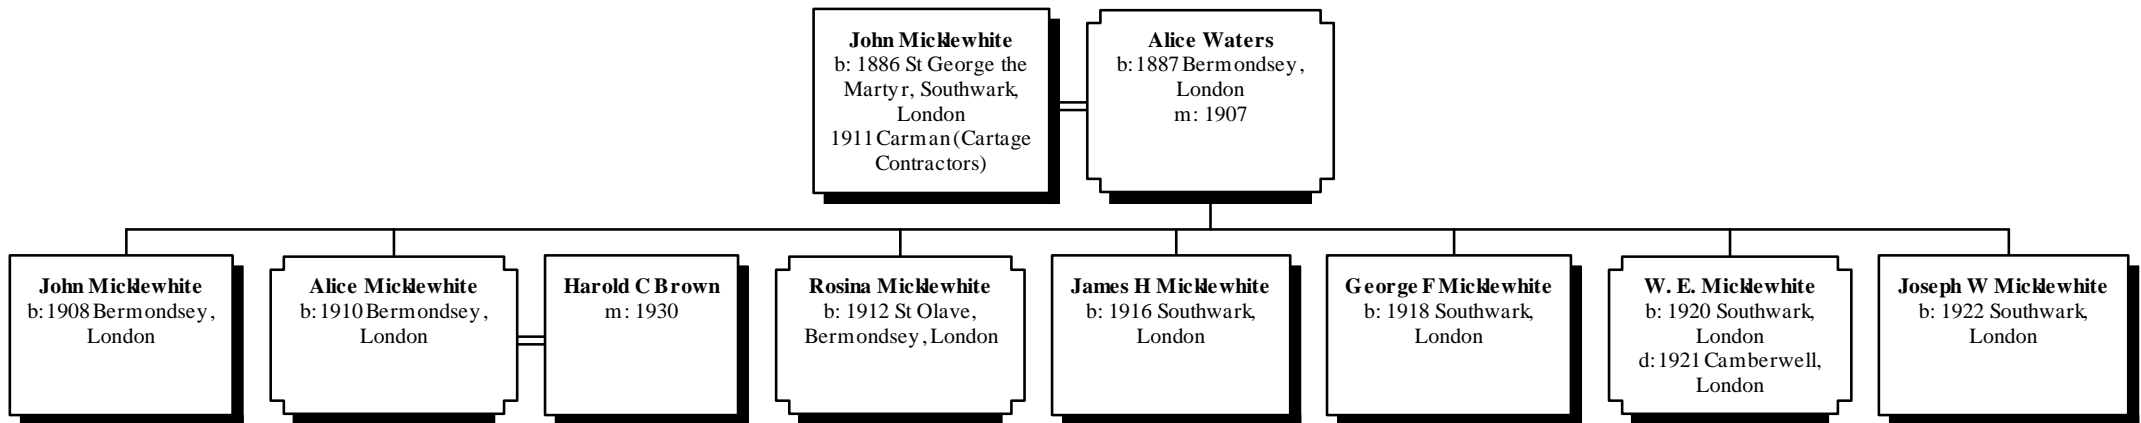

The Micklewhite Family

Descendants of John Micklewhite