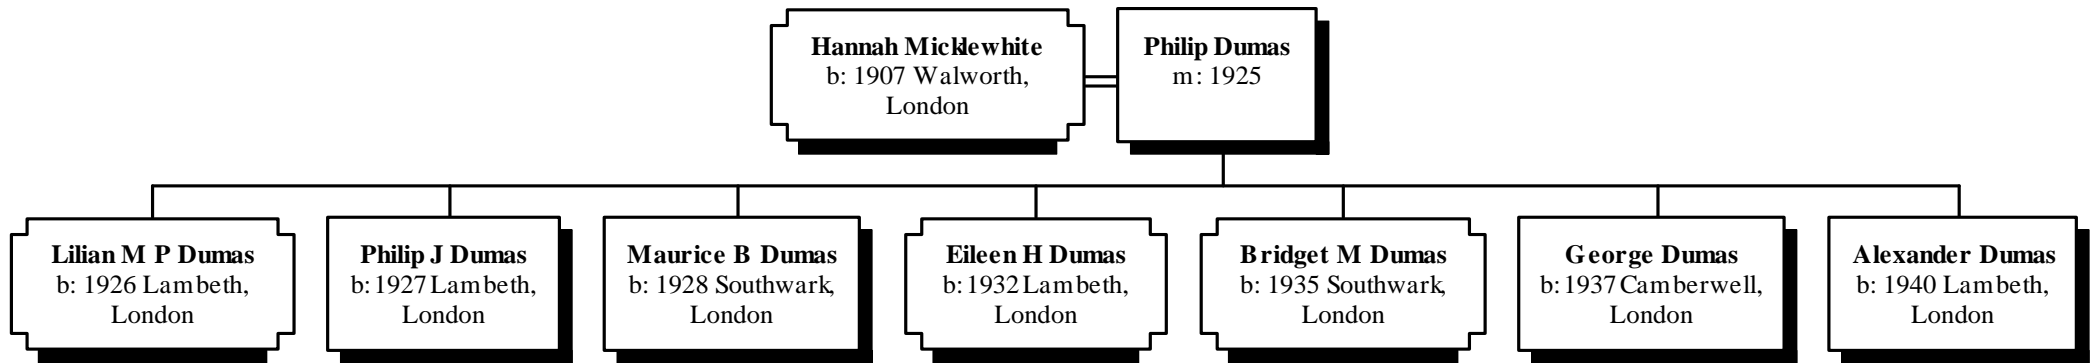

Descendants of Hannah Micklewhite