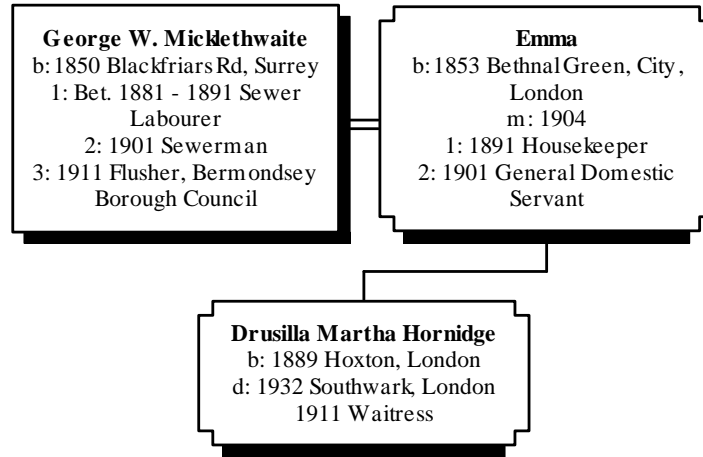

Generation No. 2

Descendants of George William Micklethwaite

2. GEORGE WILLIAM² MICKLETHWAITE (*GEORGE*¹ *MICKLETHWITE*) was born 1850 in Blackfriars Rd, Surrey. He married EMMA 1904 in St Olave, Bermondsey, London. She was born 1853 in Bethnal Green, City, London.

More About GEORGE WILLIAM MICKLETHWAITE:

Occupation 1: Bet. 1881 - 1891, Sewer Labourer

Occupation 2: 1901, Sewerman

Occupation 3: 1911, Flusher, Bermondsey Borough Council

Residence 1: 1881, 6 Arnolds Paragon, Newington, Surrey

Residence 2: 1891, 22 Pitman St, Vauxhall, Lambeth, Surrey

Residence 3: 1901, 57 Upper Grange Rd, Bermondsey, London

Residence 4: 1911, 56 Upper Grange Rd, Bermondsey, London

More About EMMA:

Occupation 1: 1891, Housekeeper

Occupation 2: 1901, General Domestic Servant

More About GEORGE MICKLETHWAITE and EMMA:

Marriage: 1904, St Olave, Bermondsey, London

Child of GEORGE MICKLETHWAITE and EMMA is:

- i. DRUSILLA MARTHA³ HORNIDGE, b. 1889, Hoxton, London; d. 1932, Southwark, London; Adopted child.

More About DRUSILLA MARTHA HORNIDGE:

Occupation: 1911, Waitress