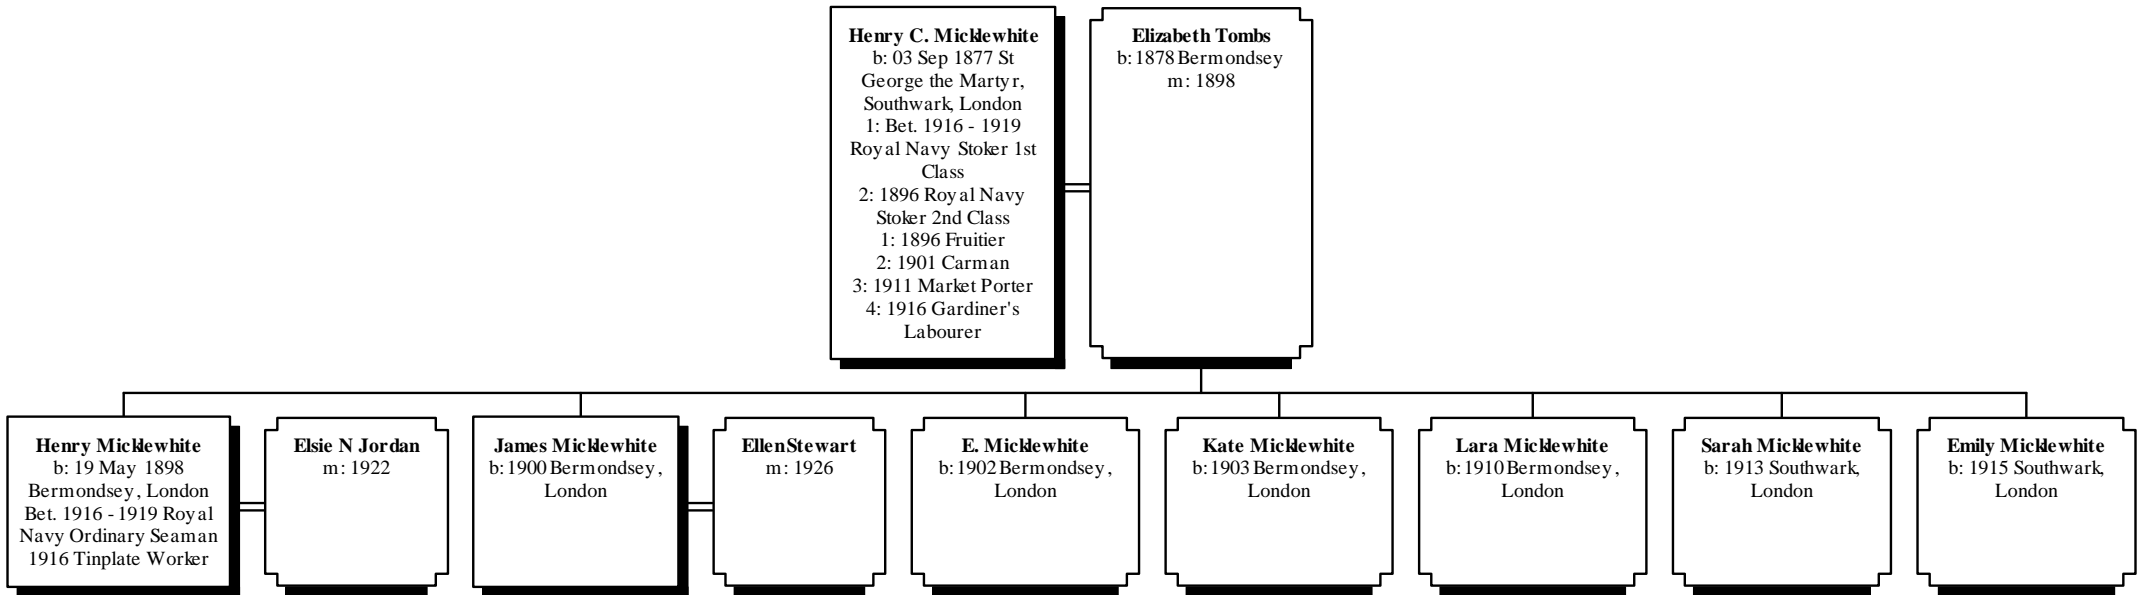

The Micklewhite Family

Descendants of Henry Charles Micklewhite