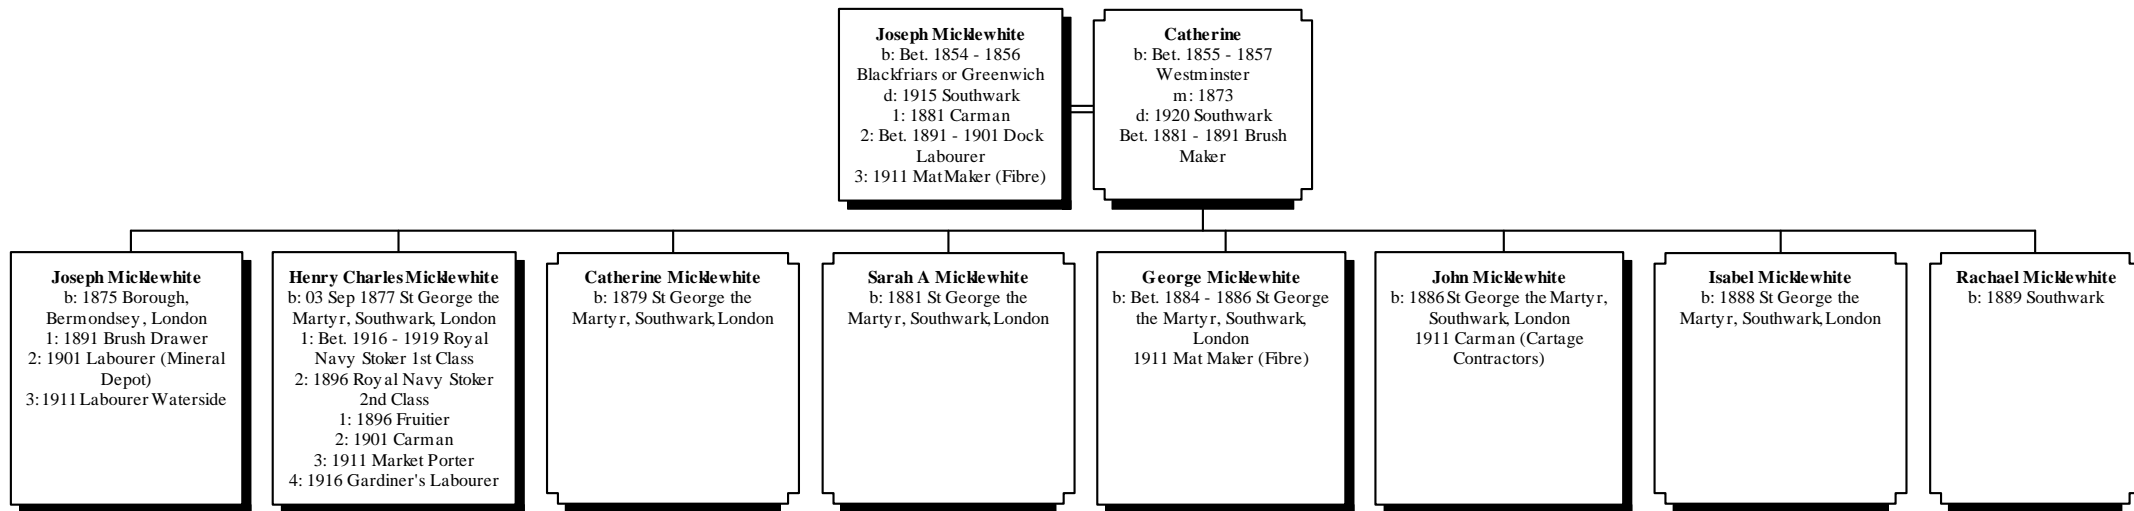

Occupation 2: 1901, General Domestic Servant

More About GEORGE MICKLETHWAITE and EMMA:

Marriage: 1904, St Olave, Bermondsey, London

Child of GEORGE MICKLETHWAITE and EMMA is:

- i. DRUSILLA MARTHA³ HORNIDGE, b. 1889, Hoxton, London; d. 1932, Southwark, London; Adopted child.

More About DRUSILLA MARTHA HORNIDGE:

Occupation: 1911, Waitress

The Micklewhite Family

Direct Descendants of Joseph Micklewhite

The Micklewhite Family

3. JOSEPH² MICKLEWHITE (*GEORGE¹ MICKLETHWITE*) was born Bet. 1854 - 1856 in Blackfriars or Greenwich, and died 1915 in Southwark. He married CATHERINE 1873. She was born Bet. 1855 - 1857 in Westminster, and died 1920 in Southwark.