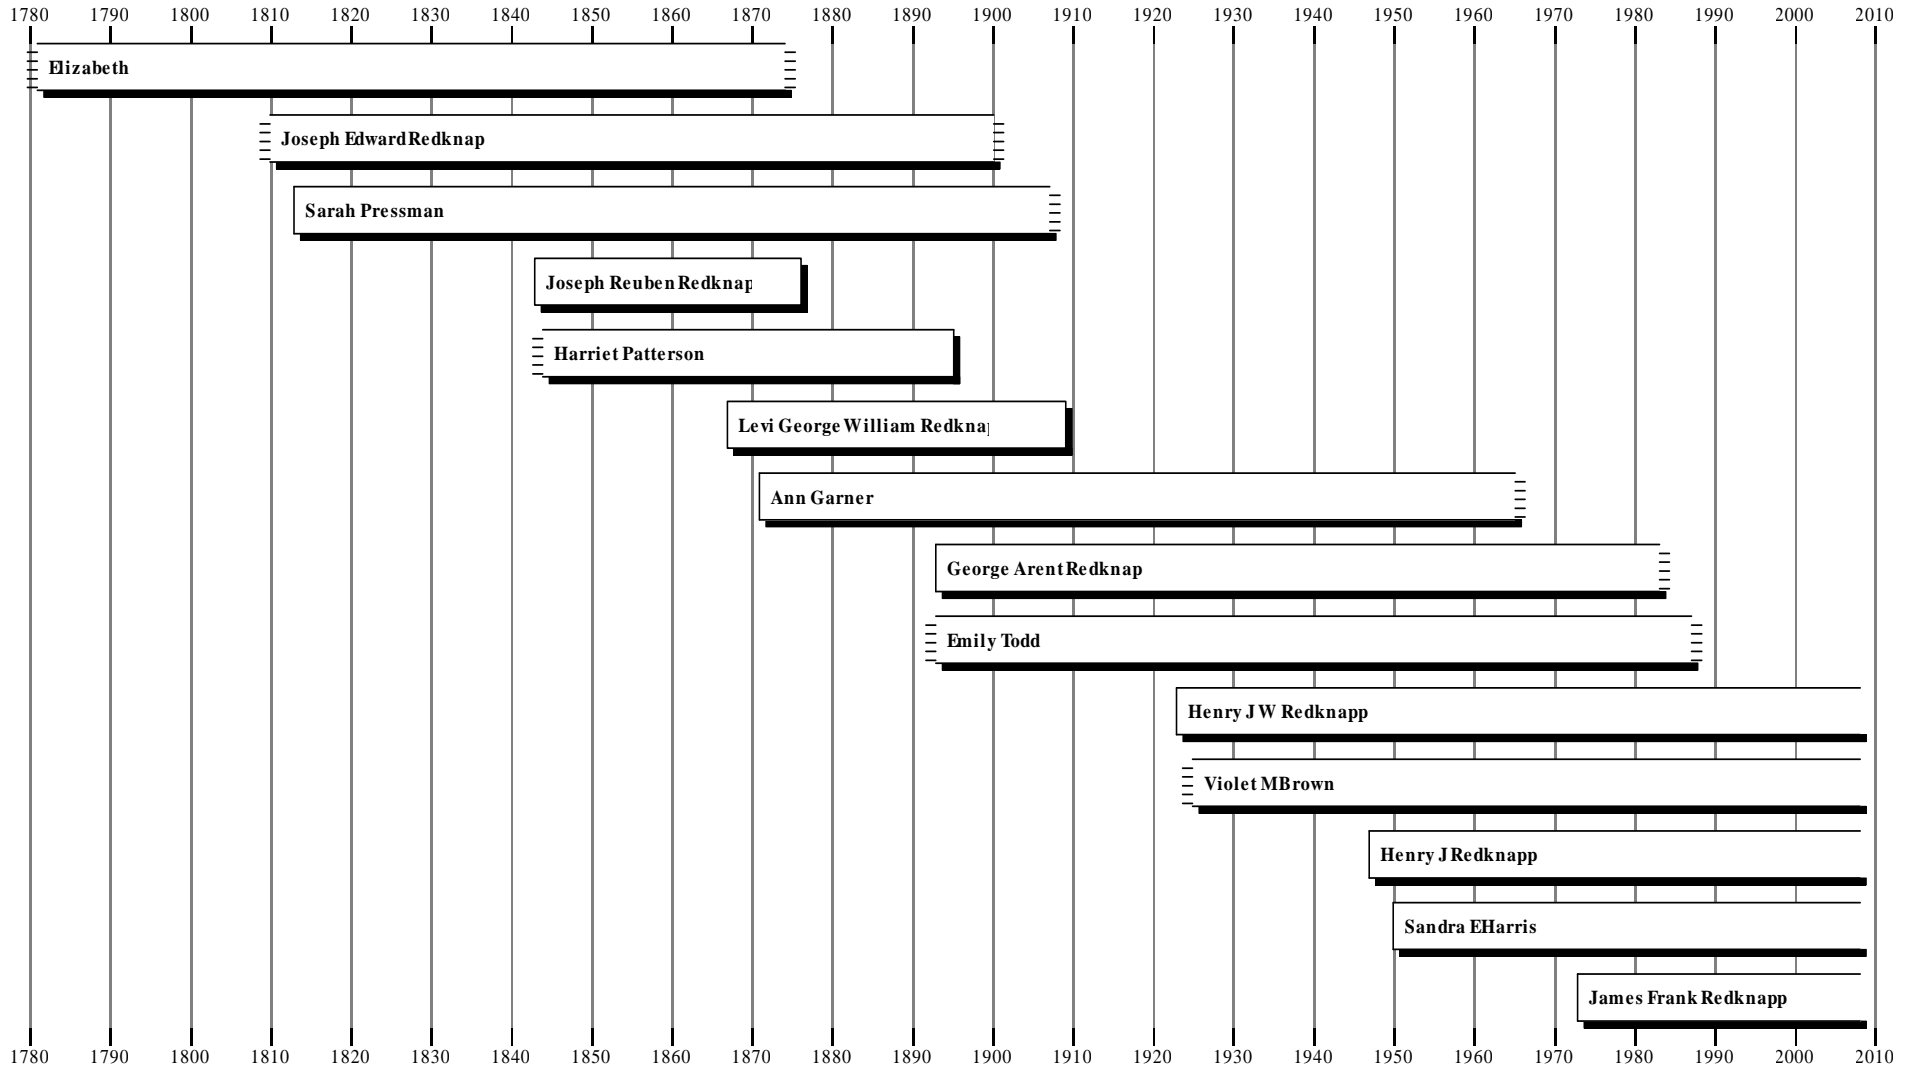

The Redknapp Family

Timeline