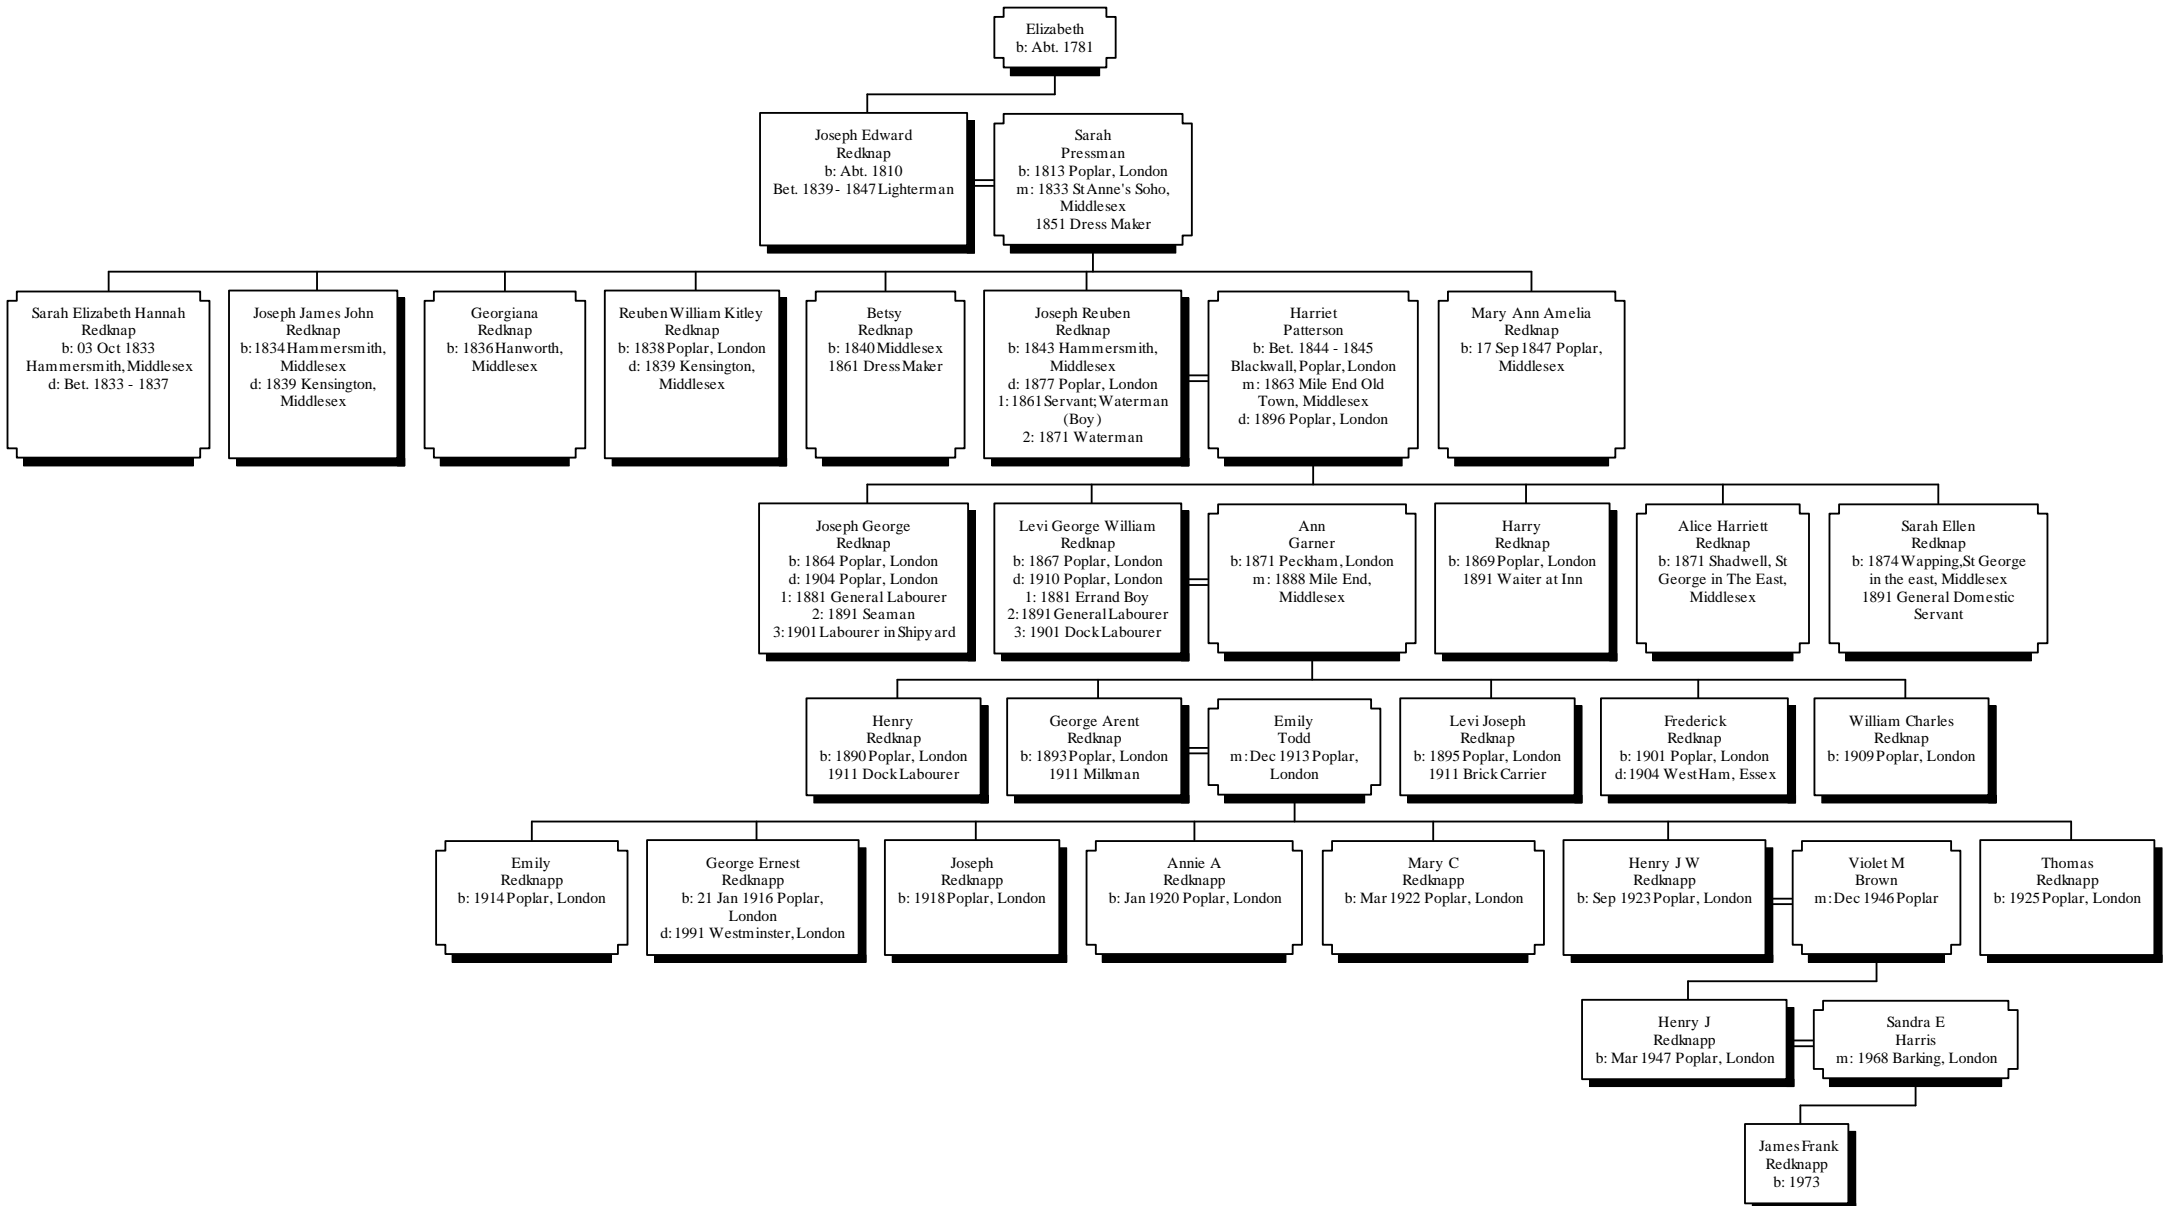

The Redknapp Family

Direct Descendants of Elizabeth

The Redknapp Family

Direct Descendants of Elizabeth

The Redknapp Family

Origins of the name

The name Redknapp, (also spelled Redknap, Rednap and Rednup) is derived from the colour Red and the old English “cnaep” or “knap” meaning a hillock or brow of a hill, but also a 15th century slang word for “head” as in “the knap of the case” for the head of the house. So “Red Knap” could either mean someone who lived on the “red hill” or, much more likely, the person with the “red head”, and given the colouring of a number of bearers of this name the likely derivation is fairly obvious.

In this Redknapp family’s case the original name was spelled Redknap with one “p” for the whole of the 19th century, and only acquired the extra P at the beginning of the 20th century when many names in working class families became fixed in their spellings because virtually all children were taught to read and write at that time, and so would spell their name the way they first saw it written by an adult, perhaps their school teacher, and that particular way of spelling the name would stick going forward.

This branch of the family were part of an extended family of Thames Watermen and Lightermen (Watermen rowed boats on the Thames, and Lightermen specifically rowed “Lighters” which were large flat bottomed barges) living on both banks of the Thames both on its western reaches of Surrey and London, and on the central and Eastern regions depending on the availability of work. This branch lived mainly in the central and eastern section of the Thames in and around London at least for about 100 years during the 19th century.