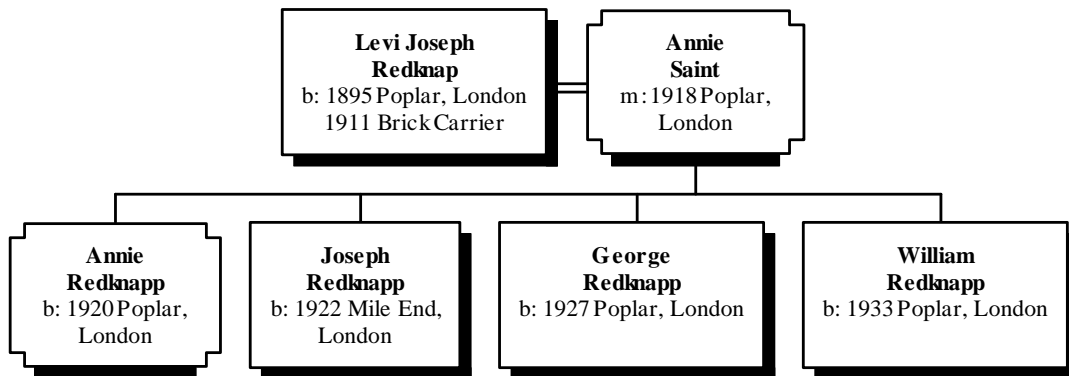

Descendants of Levi Joseph Redknapp

10. LEVI JOSEPH⁵ REDKNAP (*LEVI GEORGE WILLIAM⁴, JOSEPH REUBEN³, JOSEPH EDWARD², ELIZABETH¹*) was born 1895 in Poplar, London. He married ANNIE SAINT 1918 in Poplar, London.

More About LEVI JOSEPH REDKNAP:

Occupation: 1911, Brick Carrier

Residence: 1911, 60 Hamsworth St, West Ham, Essex

More About LEVI REDKNAP and ANNIE SAINT:

Marriage: 1918, Poplar, London

Children of LEVI REDKNAP and ANNIE SAINT are:

- i. ANNIE⁶ REDKNAPP, b. 1920, Poplar, London.
- ii. JOSEPH REDKNAPP, b. 1922, Mile End, London.
- iii. GEORGE REDKNAPP, b. 1927, Poplar, London.
- iv. WILLIAM REDKNAPP, b. 1933, Poplar, London.