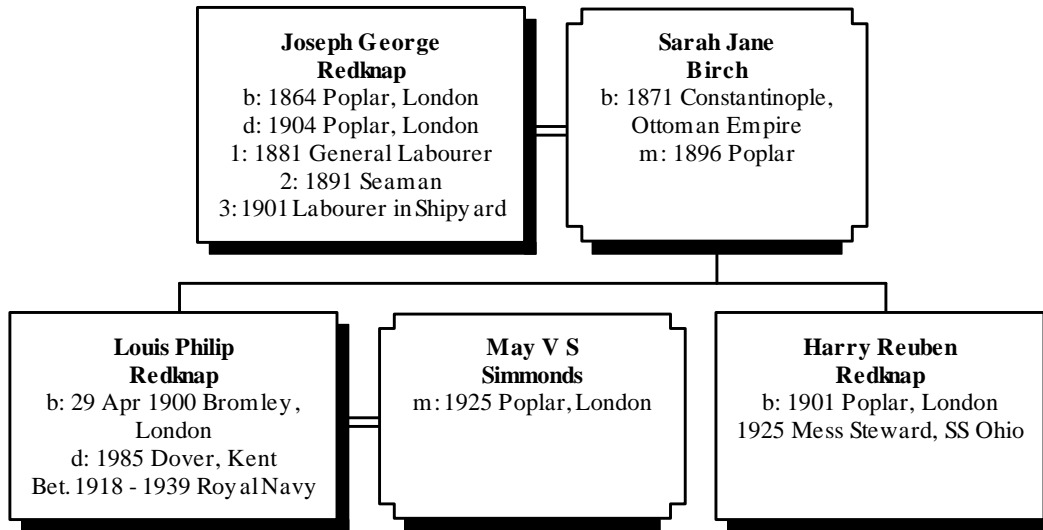

More About HARRY REDKNAP:

Occupation: 1891, Waiter at Inn

Residence 1: 1881, 62 Culloden St, Bromley-by-Bow, Middlesex

Residence 2: 1891, 2 Bedford St, Poplar, London

6. iv. ALICE HARRIETT REDKNAP, b. 1871, Shadwell, St George in The East, Middlesex.
7. v. SARAH ELLEN REDKNAP, b. 1874, Wapping, St George in the east, Middlesex.

Generation No. 4
Descendants of Joseph George Redknapp

4. JOSEPH GEORGE⁴ REDKNAP (*JOSEPH REUBEN*³, *JOSEPH EDWARD*², *ELIZABETH*¹) was born 1864 in Poplar, London, and died 1904 in Poplar, London. He married SARAH JANE BIRCH 1896 in Poplar. She was born 1871 in Constantinople, Ottoman Empire.