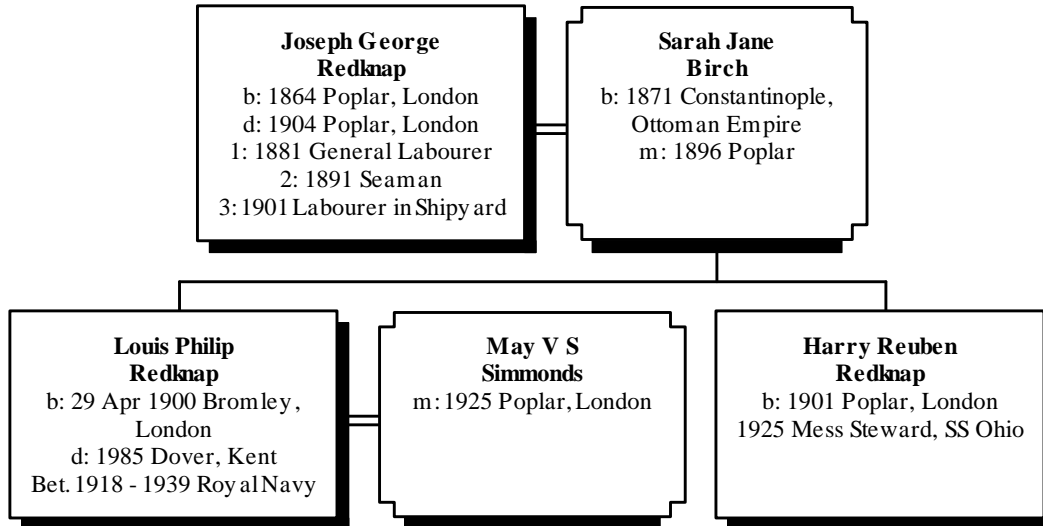

More About HARRY REDKNAP:

Occupation: 1891, Waiter at Inn

Residence 1: 1881, 62 Culloden St, Bromley-by-Bow, Middlesex

Residence 2: 1891, 2 Bedford St, Poplar, London

6. iv. ALICE HARRIETT REDKNAP, b. 1871, Shadwell, St George in The East, Middlesex.
7. v. SARAH ELLEN REDKNAP, b. 1874, Wapping, St George in the east, Middlesex.

Generation No. 4

Descendants of Joseph George Redknapp

4. JOSEPH GEORGE⁴ REDKNAP (*JOSEPH REUBEN*³, *JOSEPH EDWARD*², *JOSEPH*¹) was born 1864 in Poplar, London, and died 1904 in Poplar, London. He married SARAH JANE BIRCH 24 Aug 1896 in Bromley S Leonard Church, Poplar, London. She was born 1871 in Constantinople, Ottoman Empire.