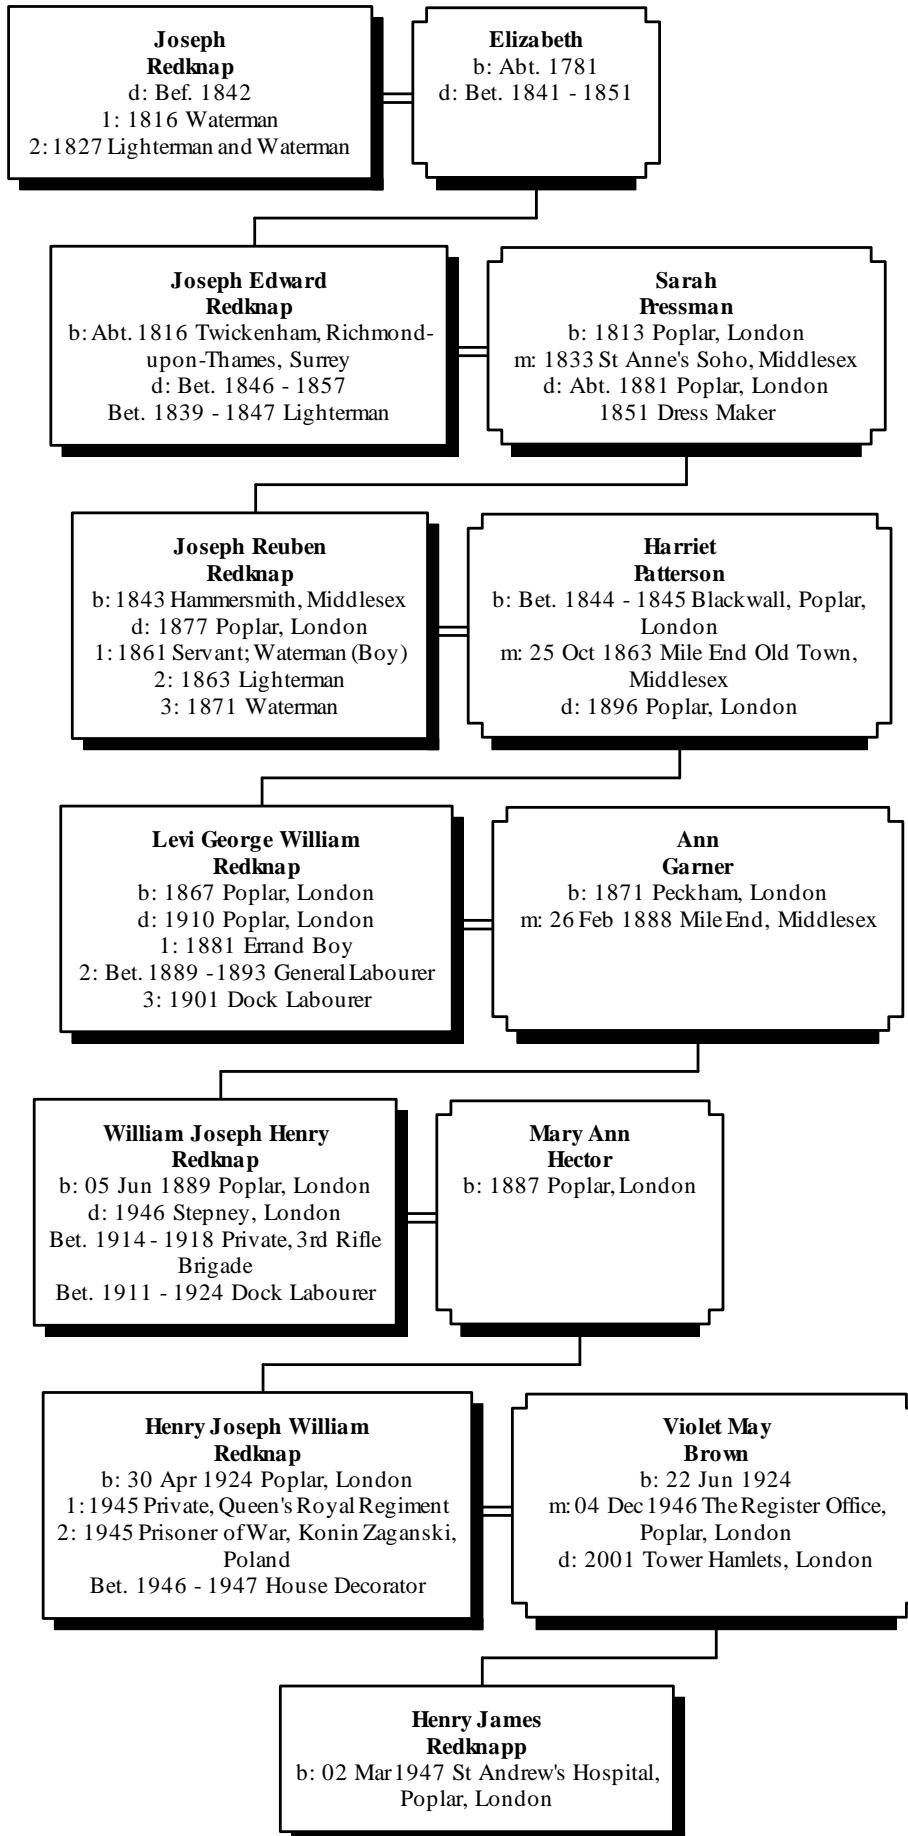

The Redknapp Family

Direct Descendants of Joseph Redknapp

The Redknapp Family

Direct Descendants of Joseph Redknapp

The Redknapp Family

Origins of the name

The name Redknapp, (also spelled Redknap, Rednap and Rednup) is derived from the colour Red and the old English “cnaep” or “knap” meaning a hillock or brow of a hill, but also a 15th century slang word for “head” as in “the knap of the case” for the head of the house. So “Red Knap” could either mean someone who lived on the “red hill” or, much more likely, the person with the “red head”, and given the colouring of a number of bearers of this name the likely derivation is fairly obvious.