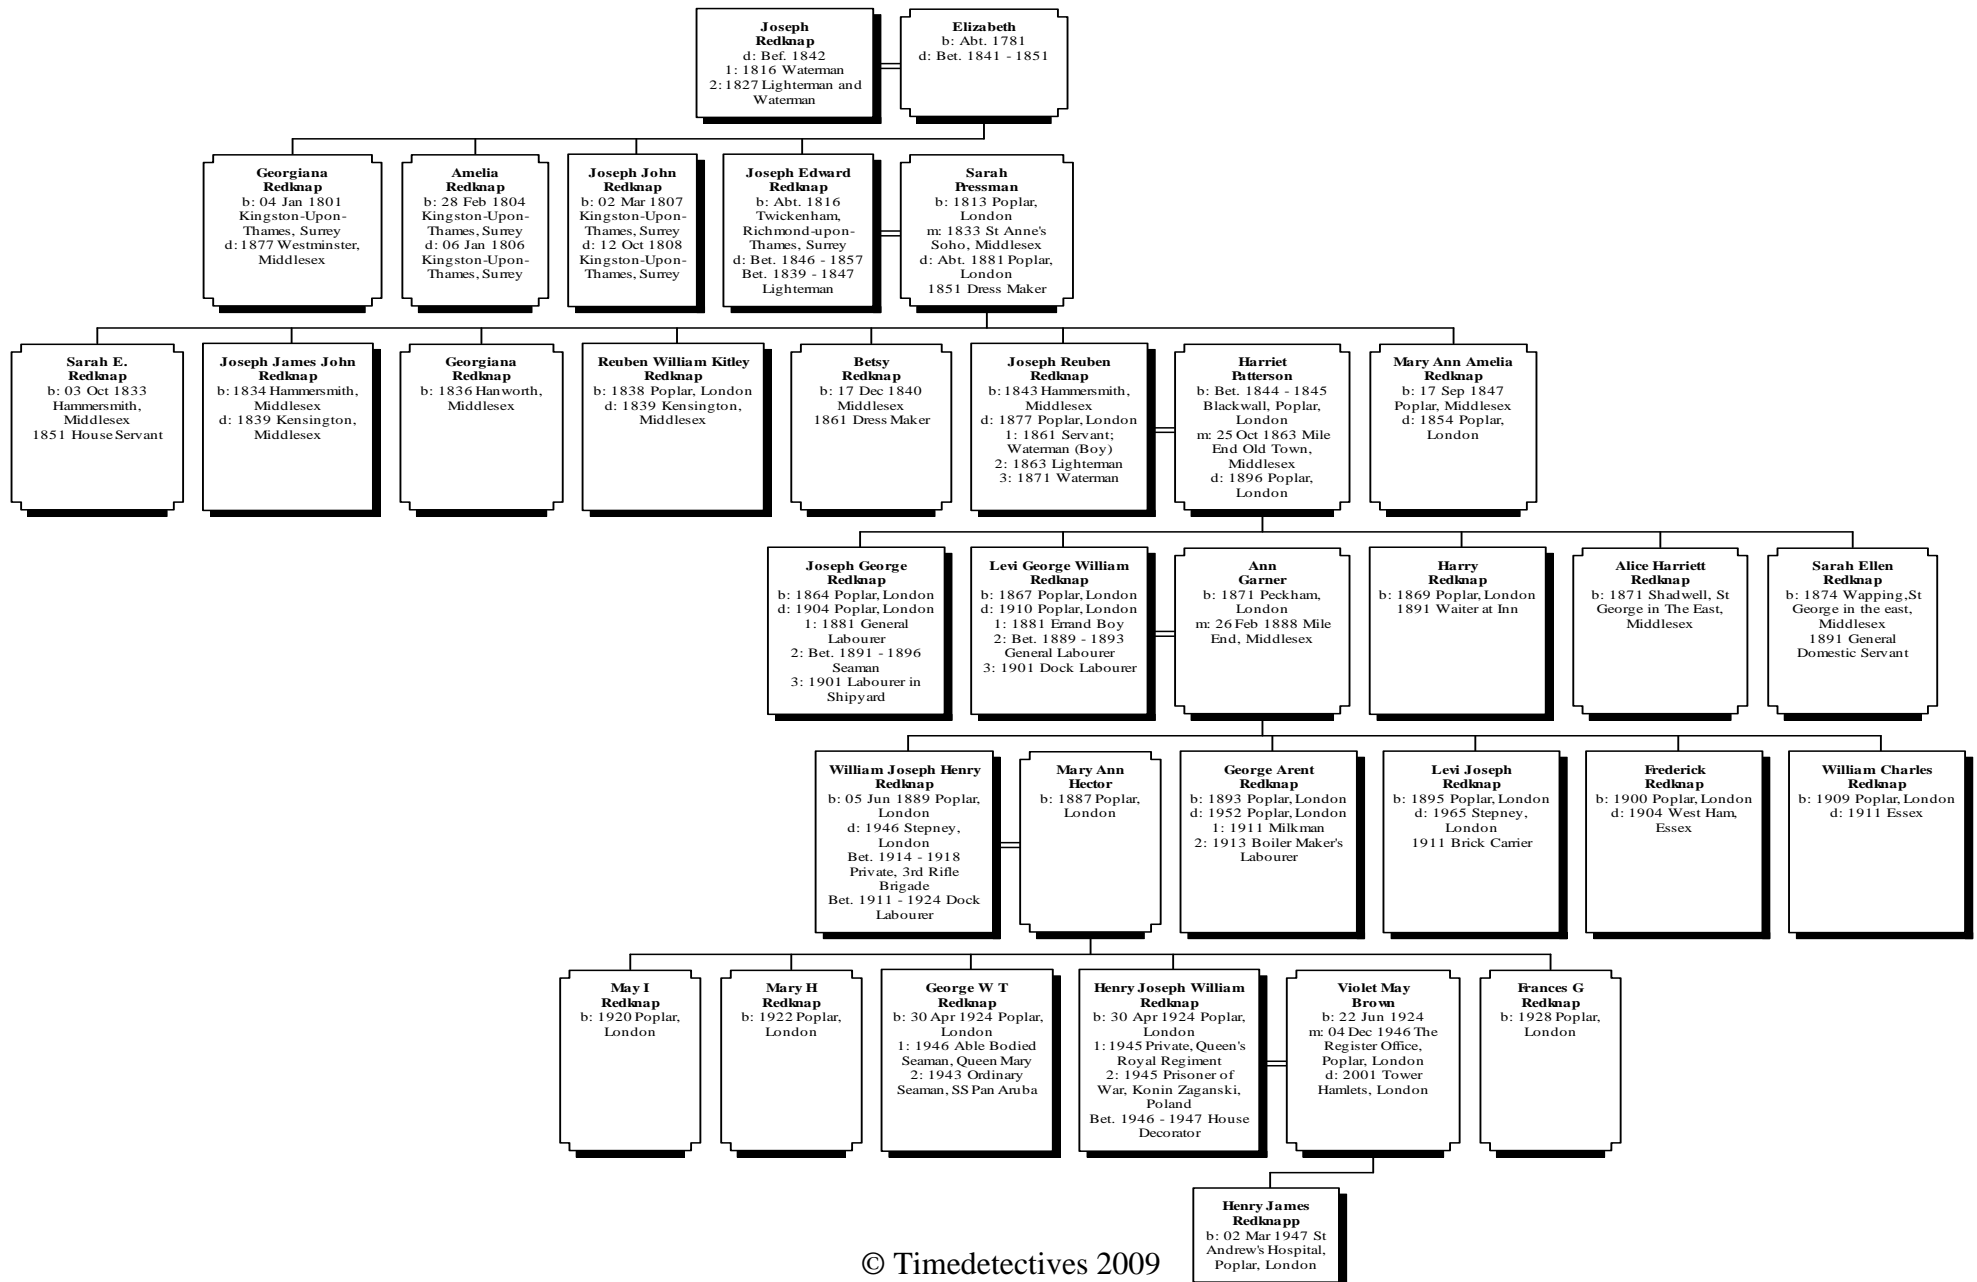

The Redknapp Family

Direct Descendants of Joseph Redknapp

The Redknapp Family

Direct Descendants of Joseph Redknapp

The Redknapp Family

Origins of the name

The name Redknapp, (also spelled Redknap, Rednap and Rednup) is derived from the colour Red and the old English “cnaep” or “knap” meaning a hillock or brow of a hill, but also a 15th century slang word for “head” as in “the knap of the case” for the head of the house. So “Red Knap” could either mean someone who lived on the “red hill” or, much more likely, the person with the “red head”, and given the colouring of a number of bearers of this name the likely derivation is fairly obvious.

In this Redknapp family’s case the original name was spelled Redknap with one “p” for the whole of the 19th century, and only acquired the extra P at the beginning of the 20th century when many names in working class families became fixed in their spellings because virtually all children were taught to read and write at that time, and so would spell their name the way they first saw it written by an adult, perhaps their school teacher, and that particular way of spelling the name would stick going forward.