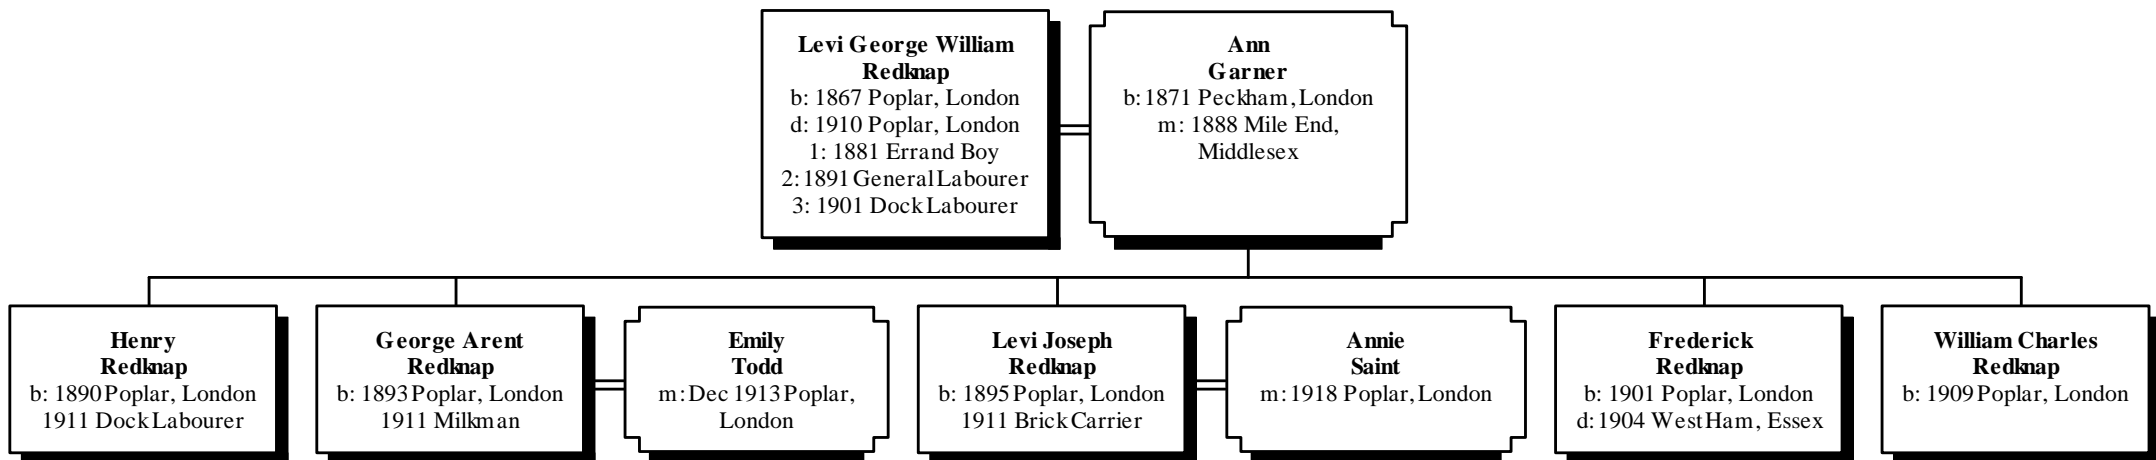

The Redknapp Family

Descendants of Levi George William Redknapp