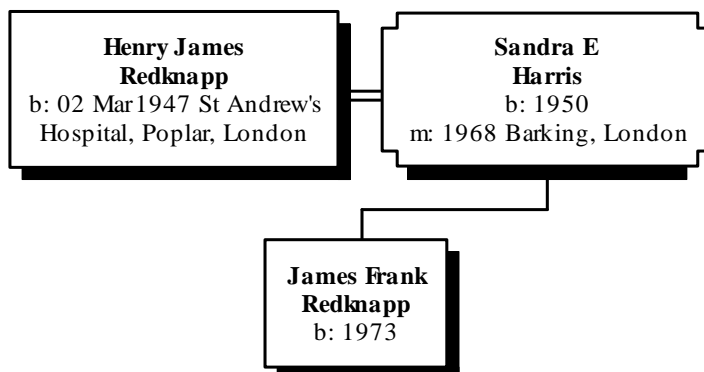

Generation No. 7

Descendants of Henry James Redknapp

14. HENRY JAMES⁷ REDKNAPP (*HENRY JOSEPH WILLIAM⁶ REDKNAP, WILLIAM JOSEPH HENRY⁵, LEVI GEORGE WILLIAM⁴, JOSEPH REUBEN³, JOSEPH EDWARD², JOSEPH¹*) was born 02 Mar 1947 in St Andrew's Hospital, Poplar, London. He married SANDRA E HARRIS 1968 in Barking, London. She was born 1950.

More About HENRY REDKNAPP and SANDRA HARRIS:
Marriage: 1968, Barking, London

Child of HENRY REDKNAPP and SANDRA HARRIS is:
i. JAMES FRANK⁸ REDKNAPP, b. 1973.