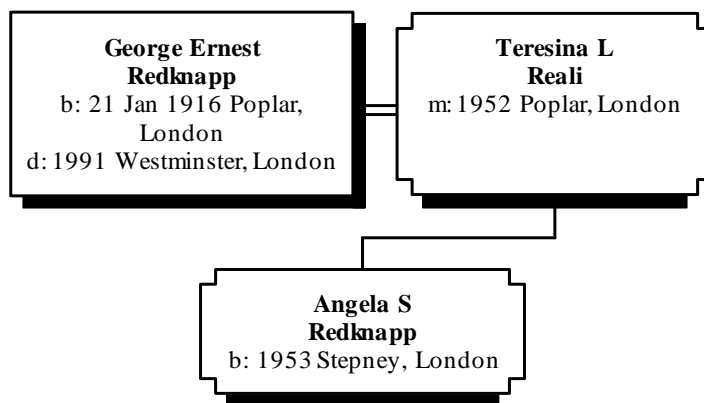

Descendants of George Ernest Redknapp

13. GEORGE ERNEST⁶ REDKNAPP (*GEORGE ARENT⁵ REDKNAP, LEVI GEORGE WILLIAM⁴, JOSEPH REUBEN³, JOSEPH EDWARD², JOSEPH¹*) was born 21 Jan 1916 in Poplar, London, and died 1991 in Westminster, London. He married TERESINA L REALI 1952 in Poplar, London.

More About GEORGE REDKNAPP and TERESINA REALI:
Marriage: 1952, Poplar, London

Child of GEORGE REDKNAPP and TERESINA REALI is:
i. ANGELA S⁷ REDKNAPP, b. 1953, Stepney, London.