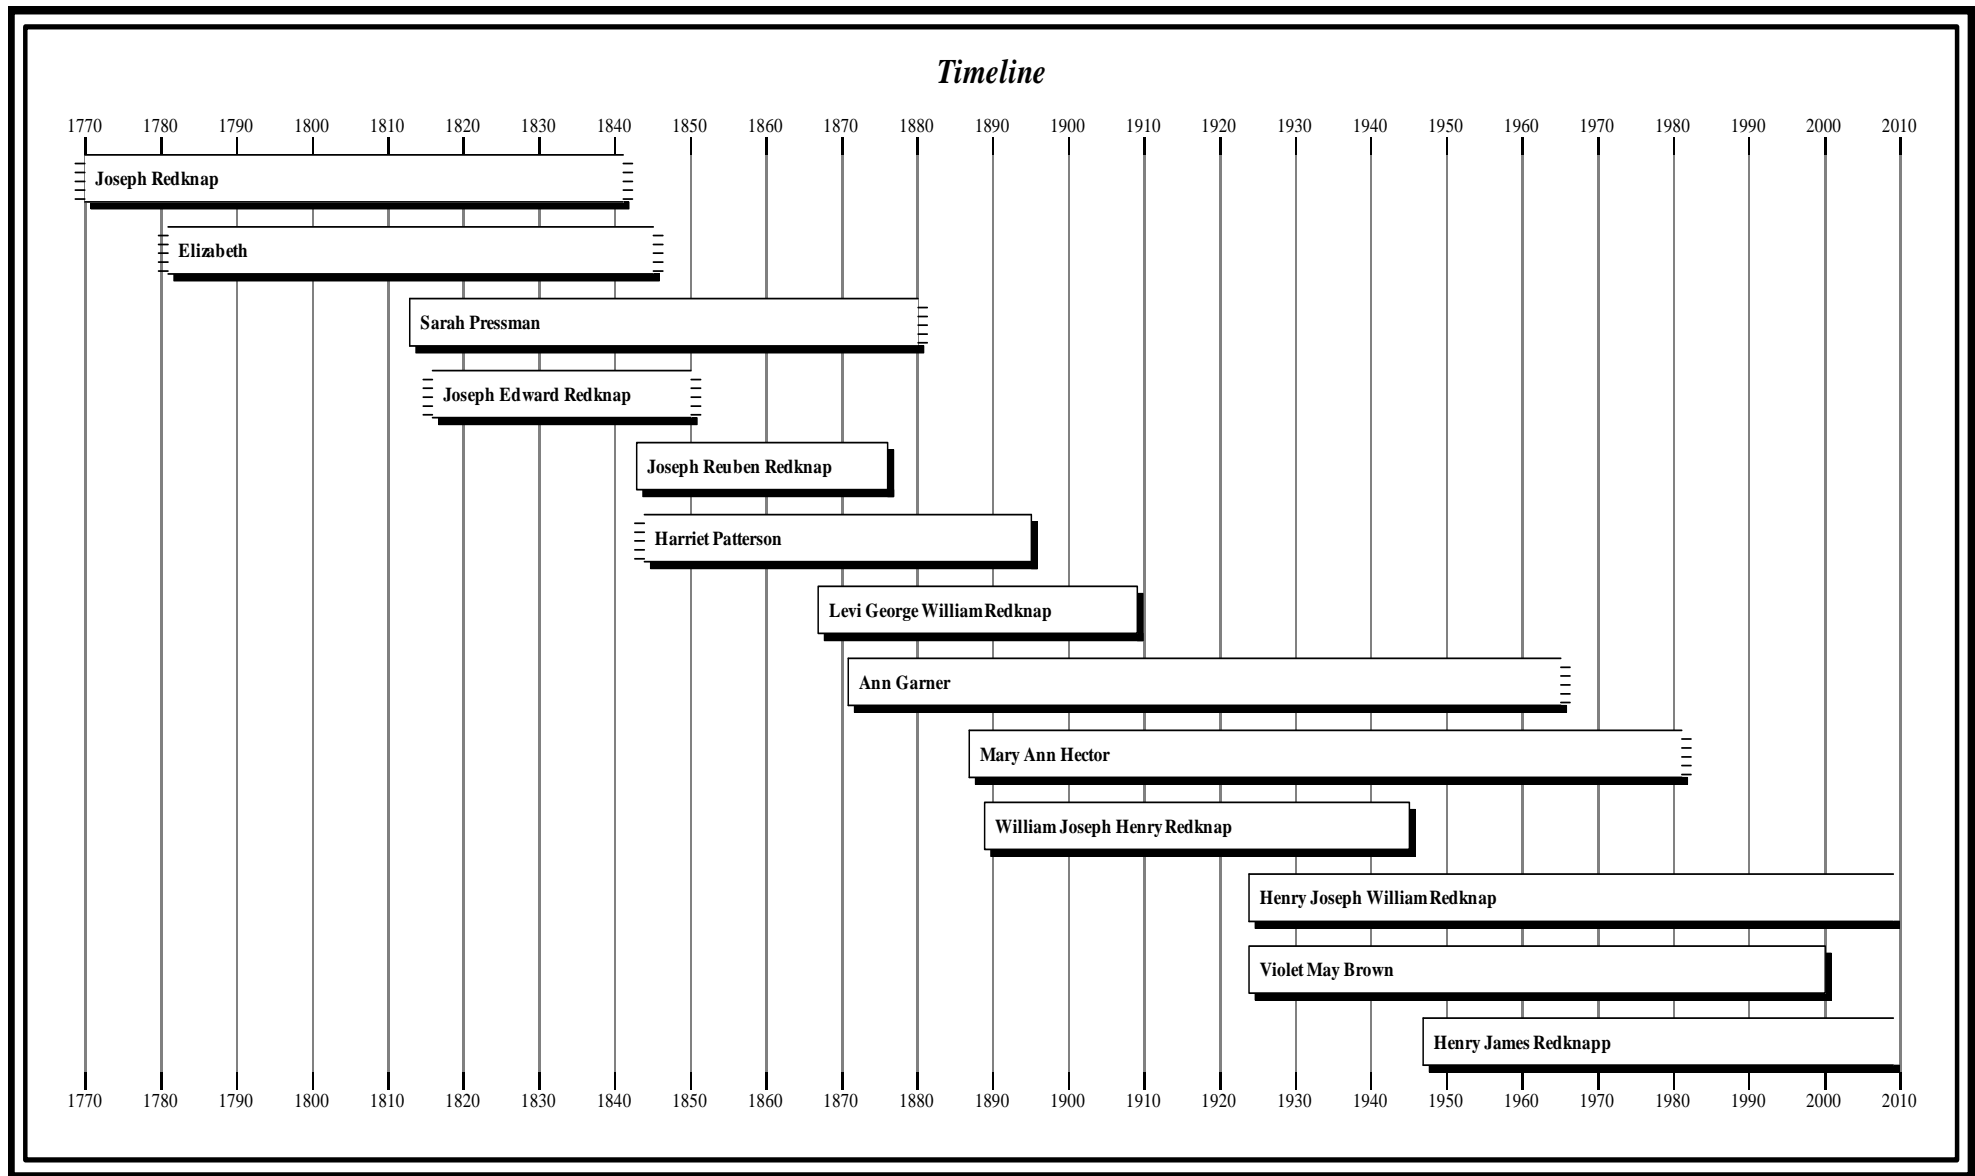

The Redknapp Family