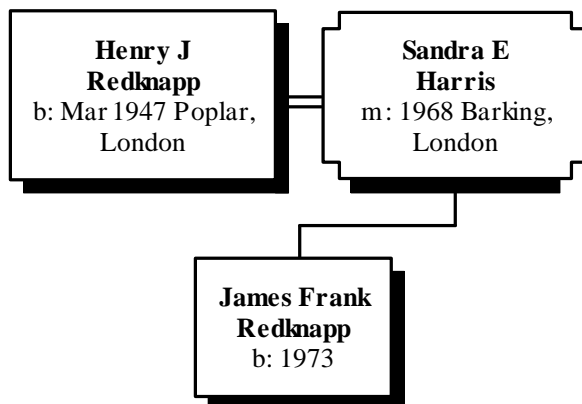

- i. ANNIE⁶ REDKNAPP, b. 1920, Poplar, London.
- ii. JOSEPH REDKNAPP, b. 1922, Mile End, London.
- iii. GEORGE REDKNAPP, b. 1927, Poplar, London.
- iv. WILLIAM REDKNAPP, b. 1933, Poplar, London.

Generation No. 6

Descendants of Henry J W Redknapp

11. HENRY J W⁶ REDKNAPP (*GEORGE ARENT⁵ REDKNAP, LEVI GEORGE WILLIAM⁴, JOSEPH REUBEN³, JOSEPH EDWARD², ELIZABETH¹*) was born Sep 1923 in Poplar, London. He married VIOLET M BROWN Dec 1946 in Poplar.

More About HENRY REDKNAPP and VIOLET BROWN:
Marriage: Dec 1946, Poplar

Child of HENRY REDKNAPP and VIOLET BROWN is:

12. i. HENRY J⁷ REDKNAPP, b. Mar 1947, Poplar, London.

Generation No. 7

Descendants of Henry J Redknapp