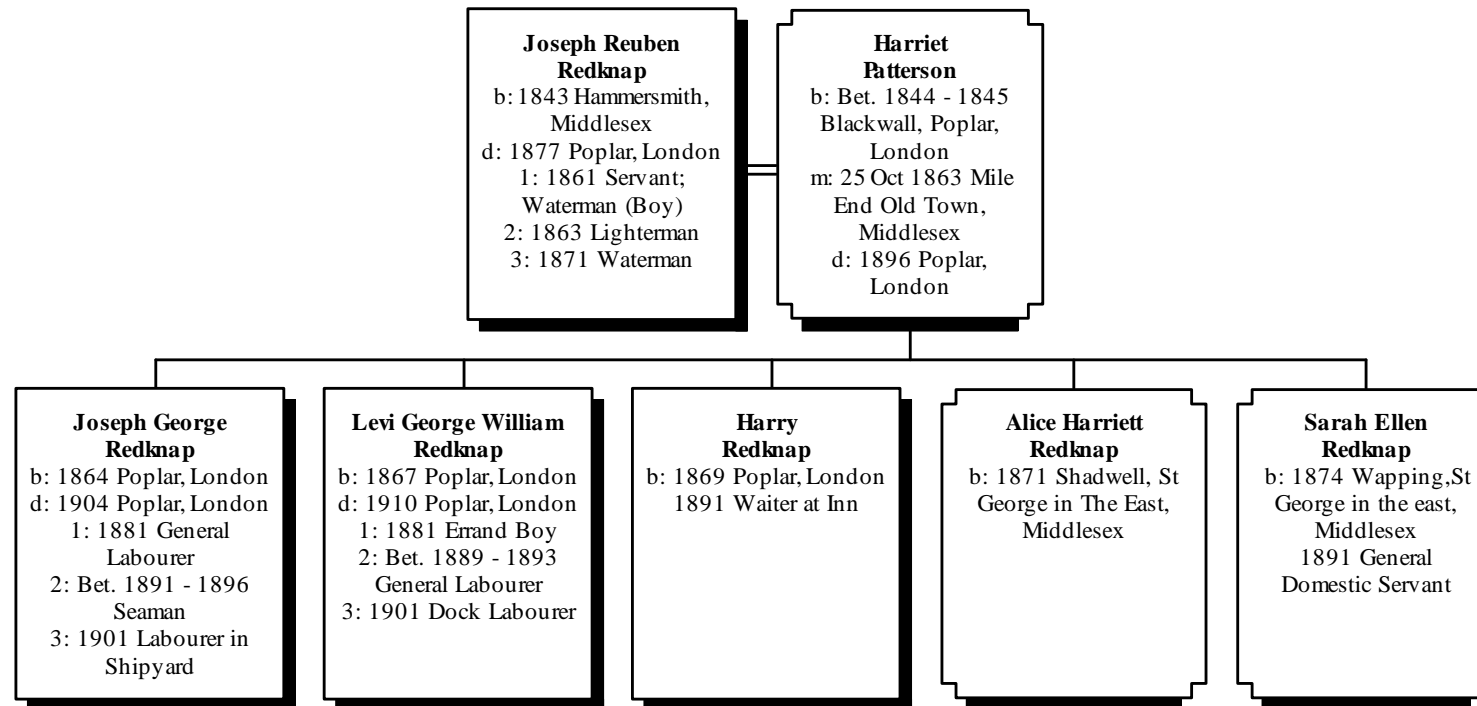

The Redknapp Family

Generation No. 3

Direct Descendants of Joseph Reuben Redknapp