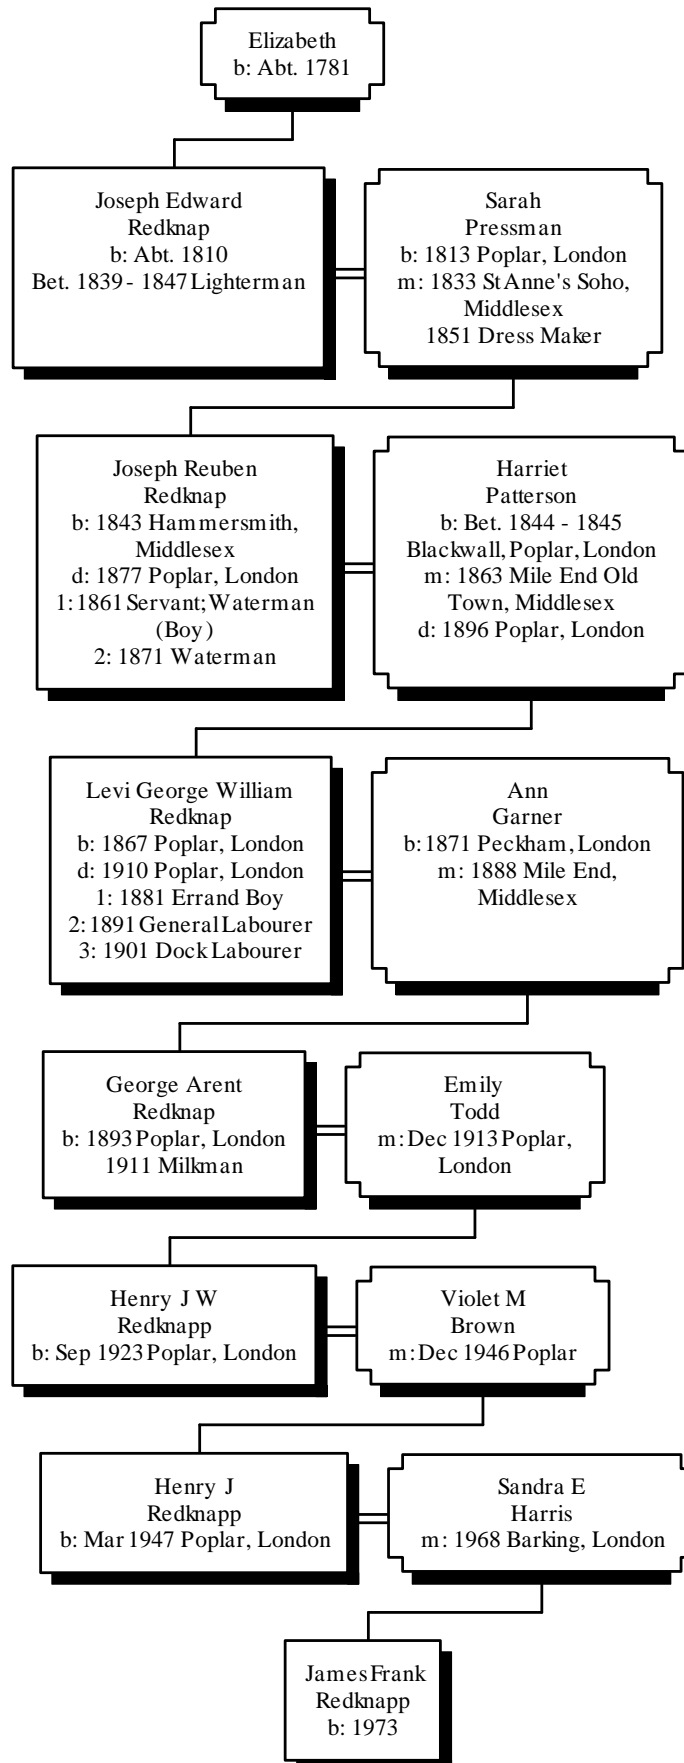

The Redknapp Family

Direct Descendants of Elizabeth

The Redknapp Family

Direct Descendants of Elizabeth

The Redknapp Family

Origins of the name

The name Redknapp, (also spelled Redknap, Rednap and Rednup) is derived from the colour Red and the old English “cnaep” or “knap” meaning a hillock or brow of a hill, but also a 15th century slang word for “head” as in “the knap of the case” for the head of the house. So “Red Knap” could either mean someone who lived on the “red hill” or, much more likely, the person with the “red head”, and given the colouring of a number of bearers of this name the likely derivation is fairly obvious.