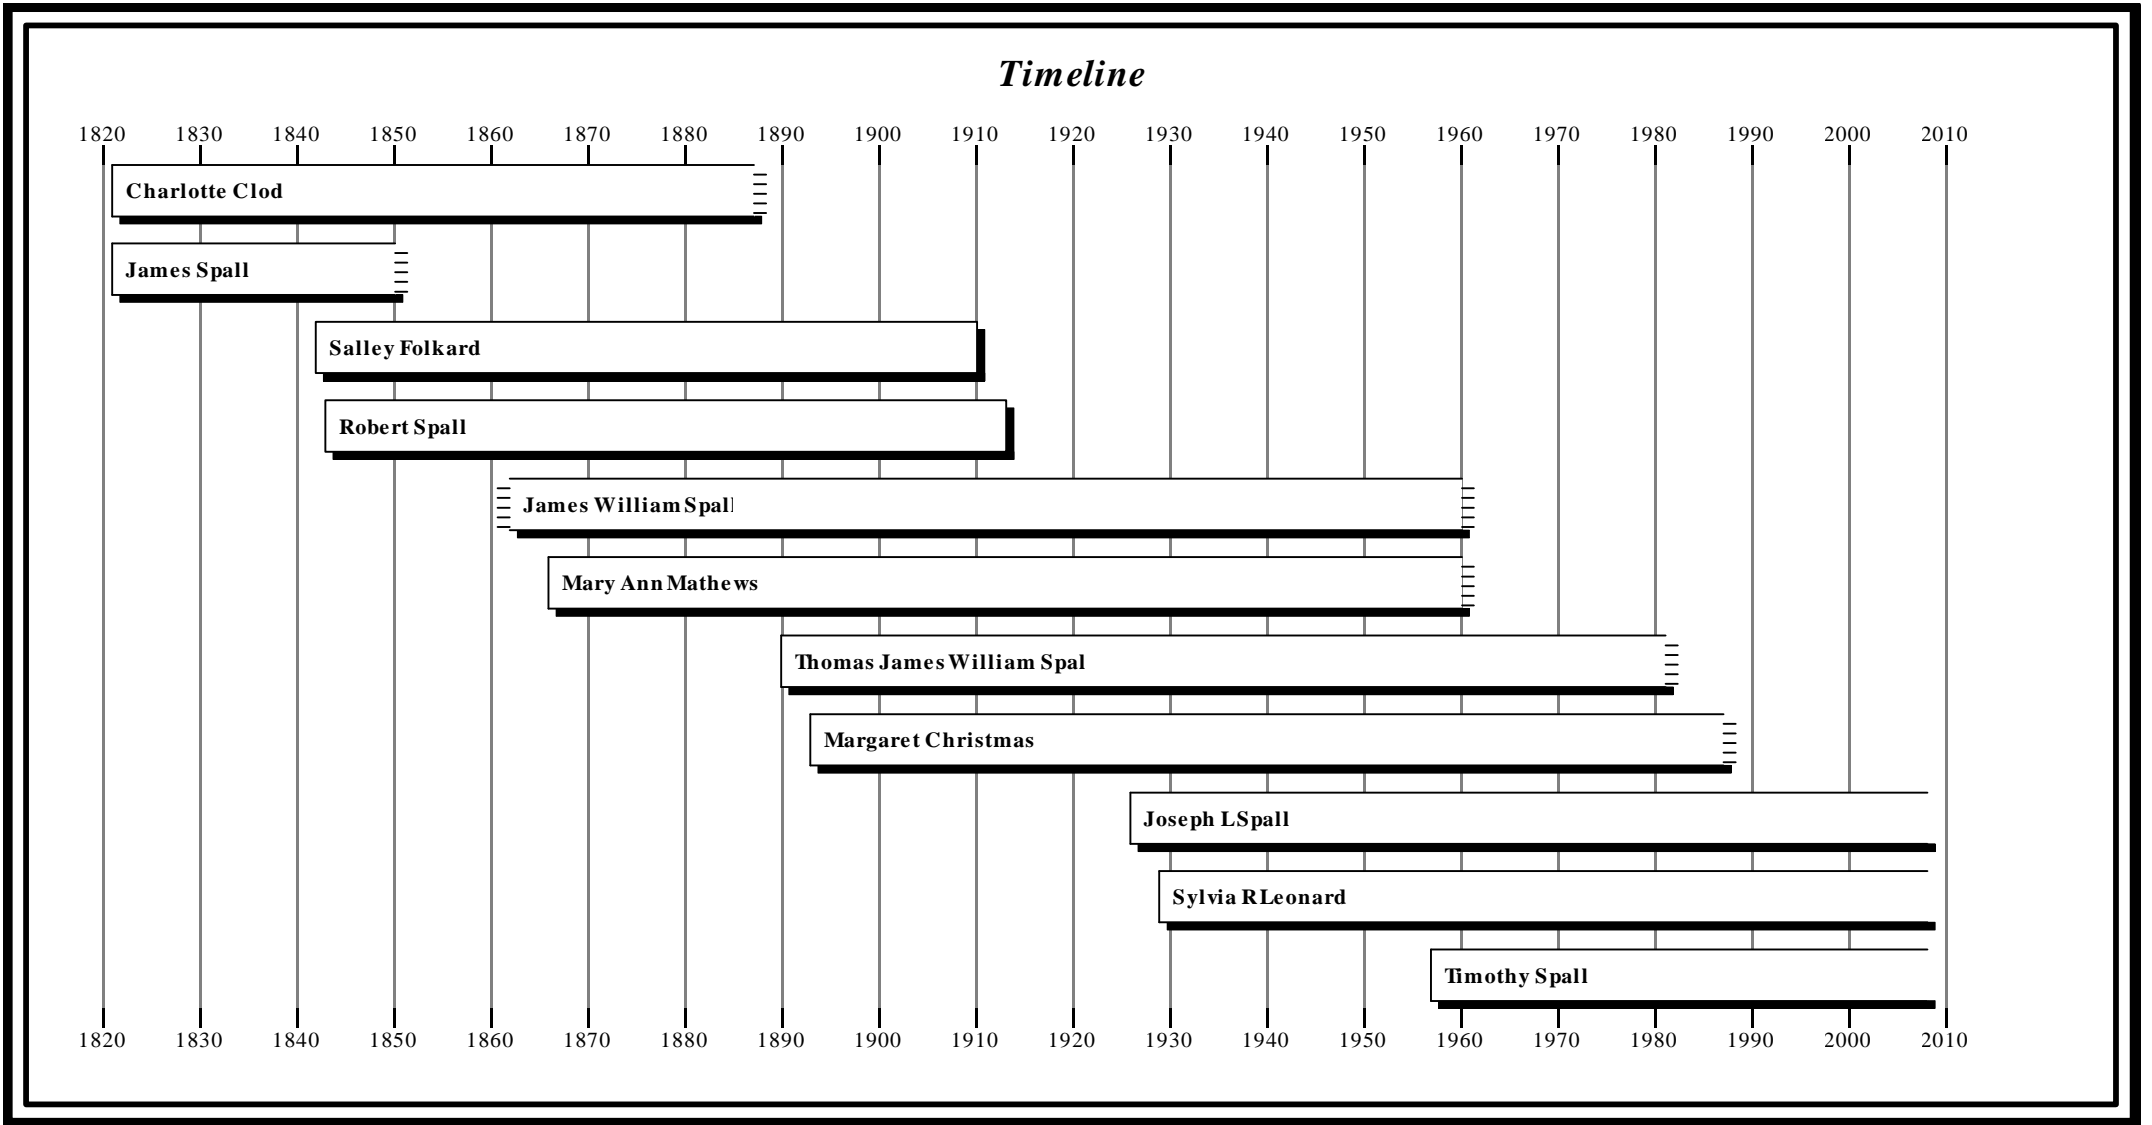

The Spall Family Details