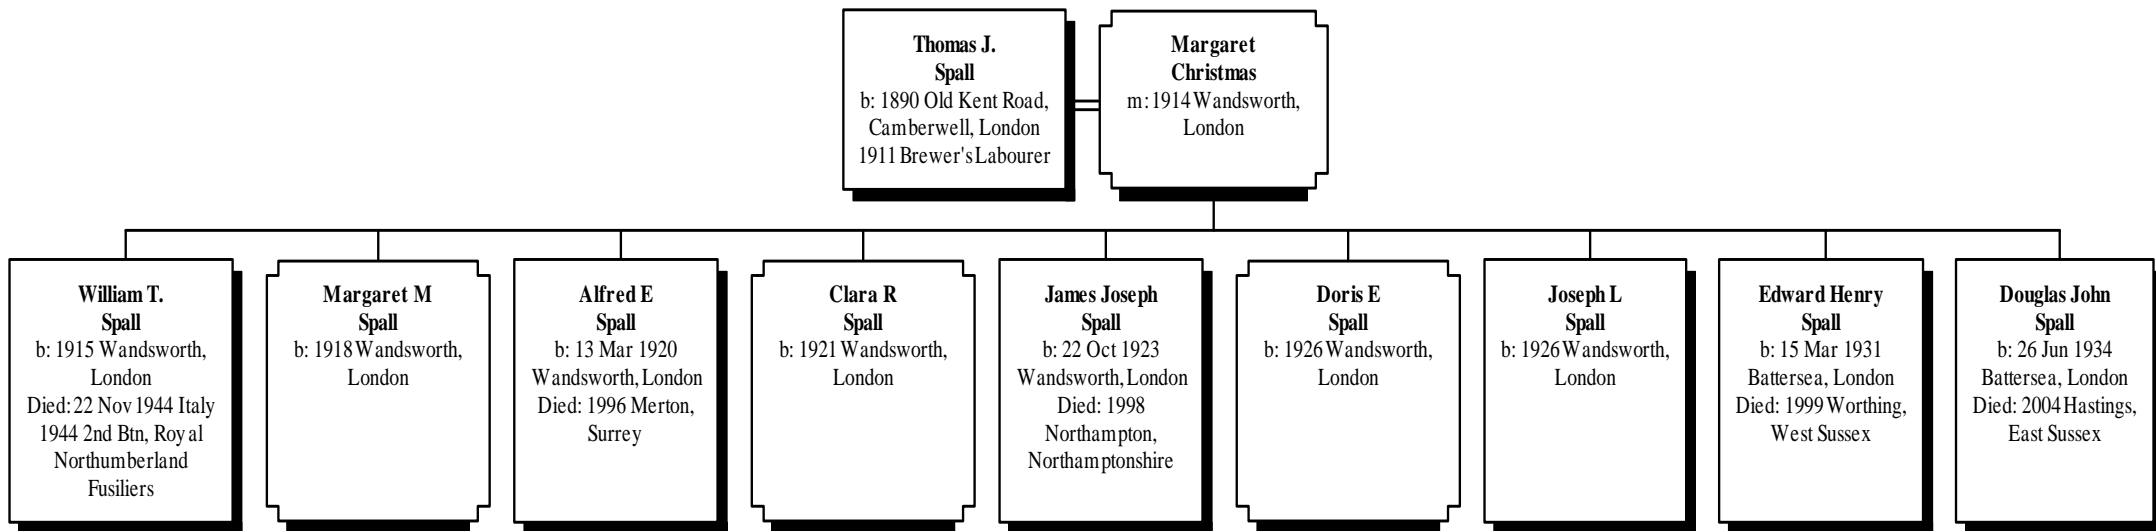

The Spall Family Details

Direct Descendants of Thomas James William Spall