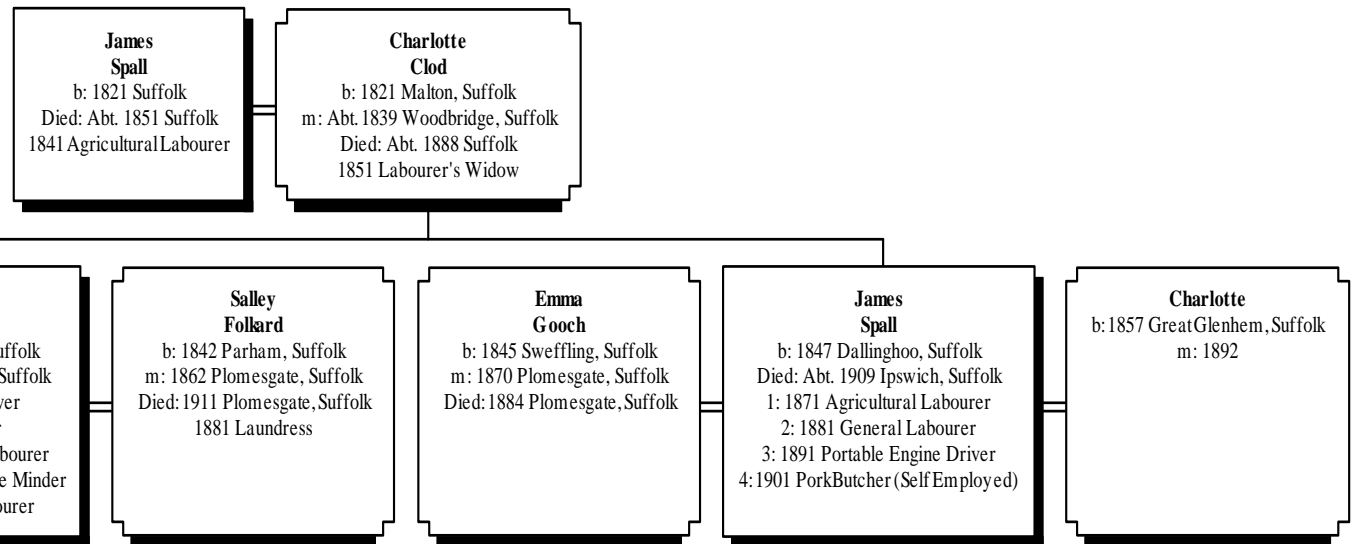

It is rare in as much as there are only a few concentrations of the name in England from the 18<sup>th</sup> century and earlier onwards. It originated in Suffolk in the area around the Ipswich and Woodbridge areas. Just north of Ipswich is the small village of Dallinghoo where Timothy Spall’s family are first met with. There were also a scattering of Spalls around the coastal counties of England from at least the early 1800s implying that at least some of the family took to seafaring in the early days. Also there was a fairly large concentration of Spauls in the Shoreditch and Holborn areas of London who probably were not related and may have derived their name through a connection with St Paul’s Cathedral in London

We first come across this part of the family living in Dallinghoo working on the land as Agricultural Labourers around the village in the early 19<sup>th</sup> century.

The Spall Family Details

*Descendants of James Spall*

Generation No. 1

*Descendants of James Spall*

## *Descendants of James Spall*