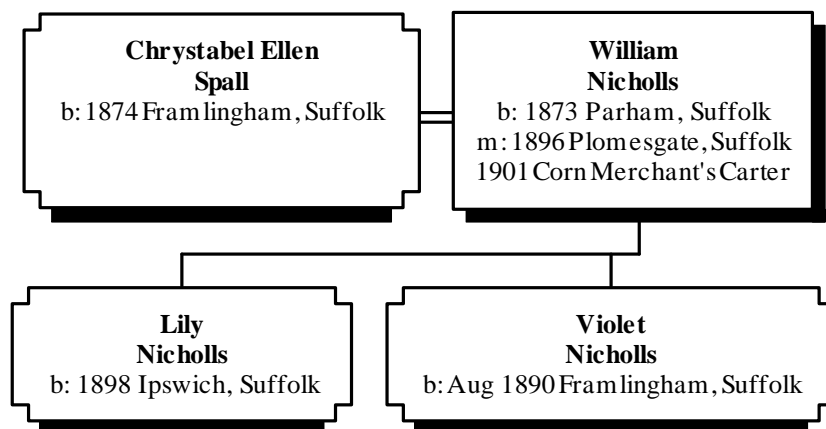

Descendants of Chrystabel Ellen Spall

7. CHRYSTABEL ELLEN³ SPALL (*ROBERT², JAMES¹*) was born 1874 in Framlingham, Suffolk. She married WILLIAM NICHOLLS 1896 in Plomesgate, Suffolk. He was born 1873 in Parham, Suffolk.

More About CHRYSTABEL ELLEN SPALL:

Residence 1: 1881, Vines Rd, Framlingham, Suffolk

Residence 2: 1891, Railway Terrace, Framlingham, Suffolk

More About WILLIAM NICHOLLS:

Occupation: 1901, Corn Merchant's Carter

More About WILLIAM NICHOLLS and CHRYSTABEL SPALL:

Marriage: 1896, Plomesgate, Suffolk

Children of CHRYSTABEL SPALL and WILLIAM NICHOLLS are:

- i. LILY⁴ NICHOLLS, b. 1898, Ipswich, Suffolk.
- ii. VIOLET NICHOLLS, b. Aug 1890, Framlingham, Suffolk.