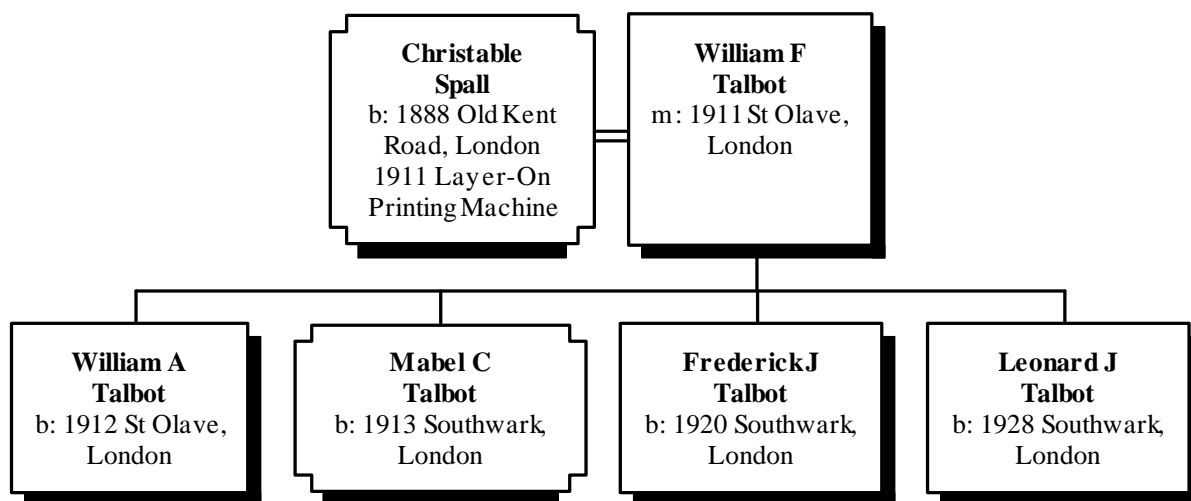

Generation No. 4

Descendants of Christable Spall

9. CHRISTABLE⁴ SPALL (*JAMES WILLIAM*³, *ROBERT*², *JAMES*¹) was born 1888 in Old Kent Road, London. She married WILLIAM F TALBOT 1911 in St Olave, London.

More About CHRISTABLE SPALL:

Occupation: 1911, Layer-On Printing Machine

Residence 1: 1911, 3 Dunlop Place, Spa Rd, Bermondsey, London

Residence 2: 1891, 10 Amos Avenue, St George, Camberwell, London

More About WILLIAM TALBOT and CHRISTABLE SPALL:

Marriage: 1911, St Olave, London

Children of CHRISTABLE SPALL and WILLIAM TALBOT are:

- i. WILLIAM A⁵ TALBOT, b. 1912, St Olave, London.
- ii. MABEL C TALBOT, b. 1913, Southwark, London.
- iii. FREDERICK J TALBOT, b. 1920, Southwark, London.
- iv. LEONARD J TALBOT, b. 1928, Southwark, London.