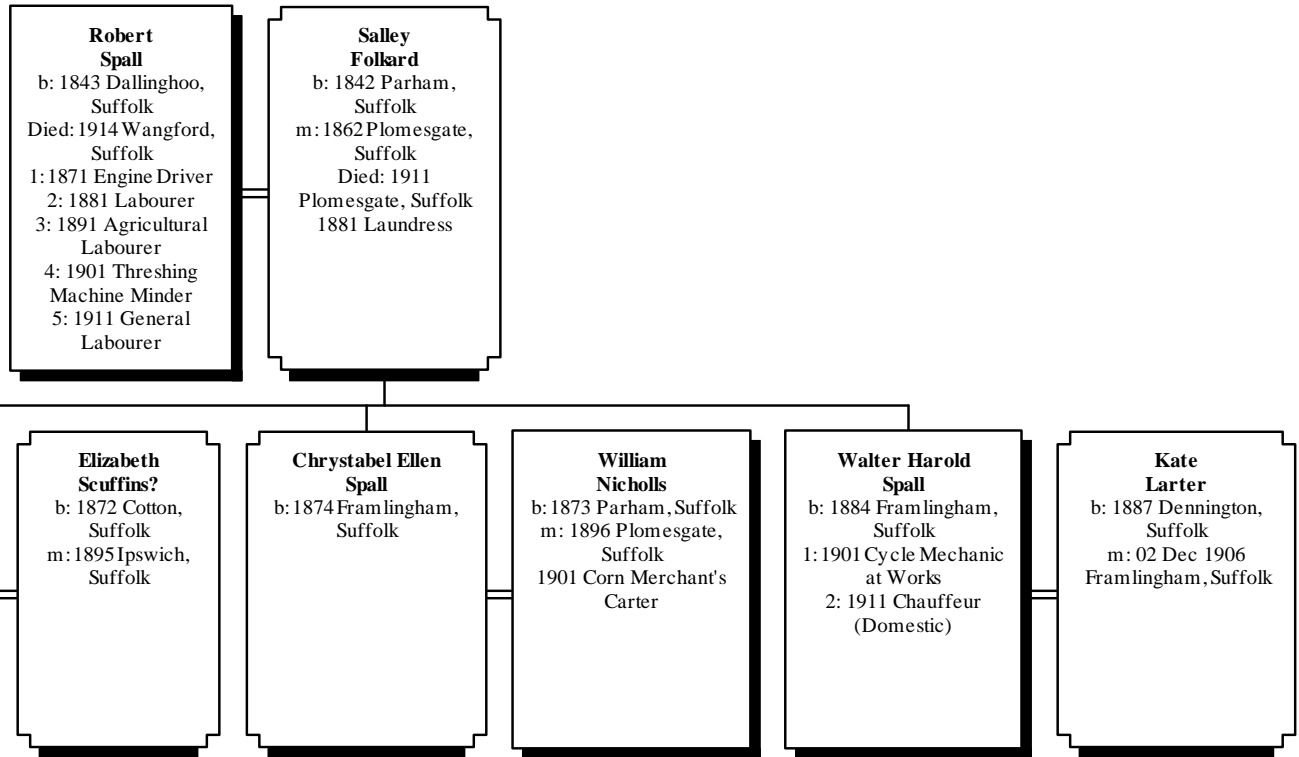

More About MARIA SPALL:

Residence: 1851, Leatheringham, Dalinghoo, Suffolk

More About JOHN LIST and MARIA SPALL:

Marriage: 1859, Plomesgate, Suffolk

Children of MARIA SPALL and JOHN LIST are:

- i. EDWARD CHARLES<sup>3</sup> LIST, b. 1858, Dallinghoo, Suffolk.
- ii. WILLIAM LIST, b. 1860, Bruisyard, Suffolk.
- iii. ROBERT LIST, b. 1861, Bruisyard, Suffolk.
- iv. EMMA LIST, b. 1867, Horley, Surrey.
- v. JAMES LIST, b. 1870, Horley, Surrey.
- vi. JOHN LIST, b. 1872, Horley, Surrey.
- vii. HENRY LIST, b. 1874, Horley, Surrey.
- viii. ELIZA LIST, b. 1877, Horley, Surrey.
- ix. GEORGE LIST, b. 1880, Horley, Surrey.
- x. ROSA LIST, b. 1882, Horley, Surrey.

The Spall Family Details

*Descendants of Robert Spall*