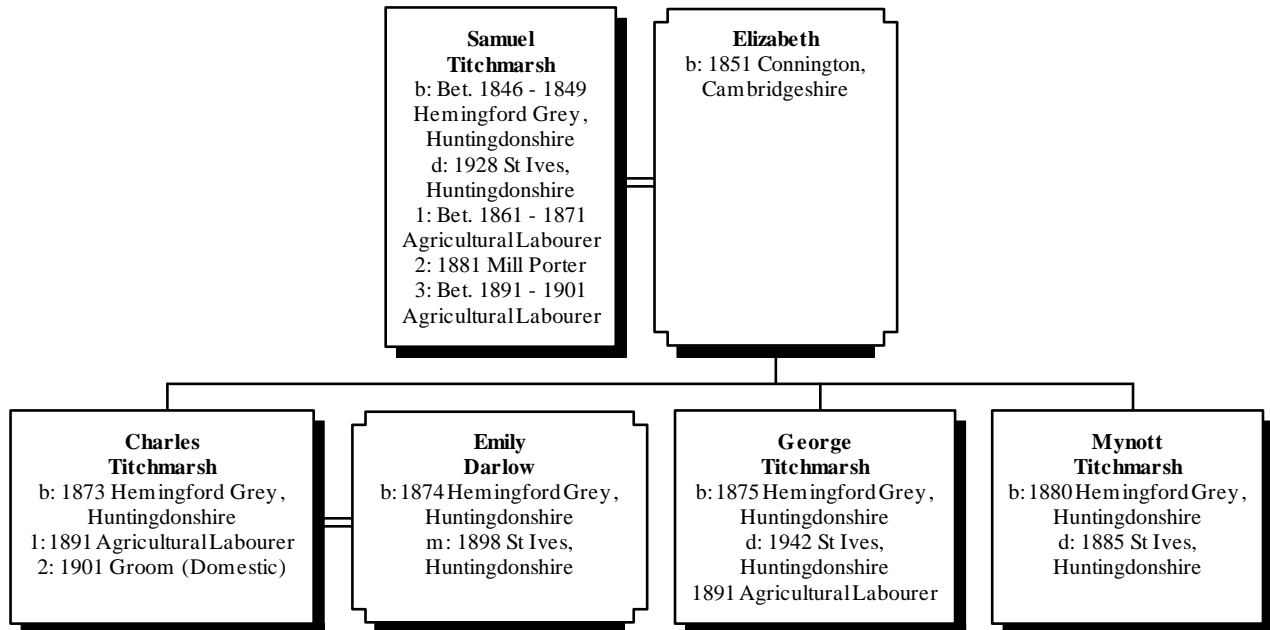

Descendants of Samuel Titchmarsh

4. SAMUEL³ TITCHMARSH (*JAMES*², *WILLIAM*¹) was born Bet. 1846 - 1849 in Hemingford Grey, Huntingdonshire, and died 1928 in St Ives, Huntingdonshire. He married ELIZABETH. She was born 1851 in Connington, Cambridgeshire.

More About SAMUEL TITCHMARSH:

Occupation: Bet. 1861 - 1871, Agricultural Labourer

Residence: 1871, Church Street, Howards Yard, Hemmingford Grey, Huntingdonshire

More About ELIZABETH:

Residence: 1881, Church Street, Hemmingford Grey, Huntingdonshire

Children of SAMUEL TITCHMARSH and ELIZABETH are:

10. i. CHARLES⁴ TITCHMARSH, b. 1873, Hemingford Grey, Huntingdonshire.
- ii. GEORGE TITCHMARSH, b. 1875, Hemingford Grey, Huntingdonshire; d. 1942, St Ives, Huntingdonshire.

More About GEORGE TITCHMARSH:

Occupation: 1891, Agricultural Labourer

Residence: 1891, Church Street, Hemmingford Grey, Huntingdonshire

- iii. MYNOTT TITCHMARSH, b. 1880, Hemingford Grey, Huntingdonshire; d. 1885, St Ives, Huntingdonshire.