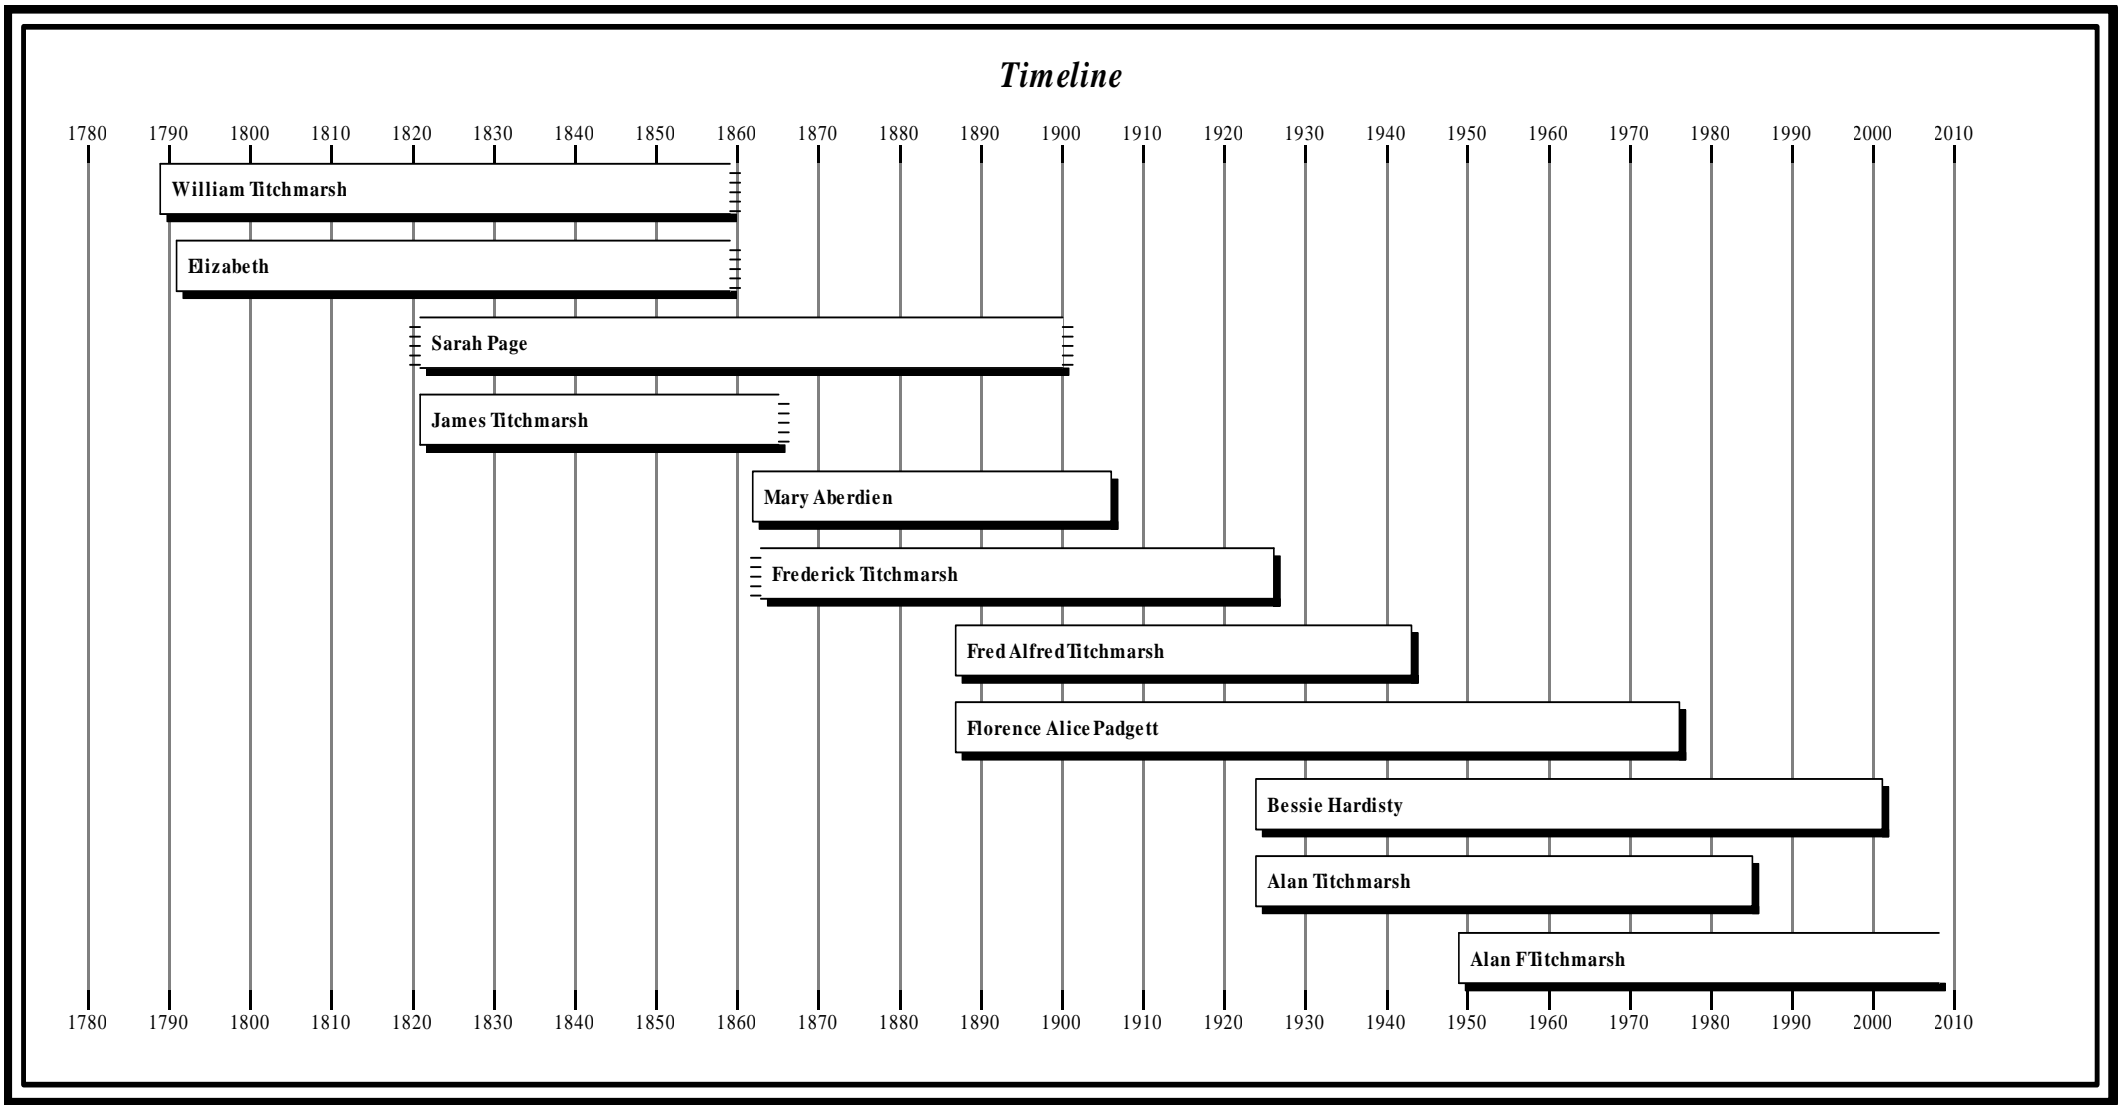

The Titchmarsh Family Report