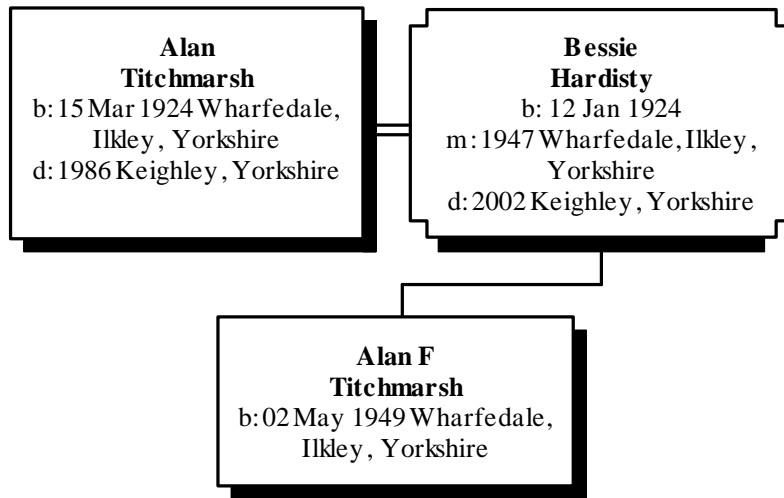

Child of HILDA TITCHMARSH and JOHN CLARK is:

18. i. SUSAN MARGARET⁶ CLARK, b. 19 Jul 1947, Isleworth, Middlesex.

Descendants of Edna M Titchmarsh

16. EDNA M⁵ TITCHMARSH (*SIDNEY JAMES⁴, THOMAS³, JAMES², WILLIAM¹*) was born 1935 in Newcastle-Upon-Tyne, Northumberland. She married John M ROLFE, 1959 Newcastle-Upon-Tyne, Northumberland.

Child of EDNA TITCHMARSH and ROLFE is:

- i. PHILIP⁶ ROLFE.

Descendants of Alan Titchmarsh

17. ALAN⁵ TITCHMARSH (*FRED ALFRED*⁴, *FREDERICK*³, *JAMES*², *WILLIAM*¹) was born 15 Mar 1924 in Wharfedale, Ilkley, Yorkshire, and died 1986 in Keighley, Yorkshire. He married BESSIE HARDISTY 1947 in Wharfedale, Ilkley, Yorkshire. She was born 12 Jan 1924, and died 2002 in Keighley, Yorkshire.