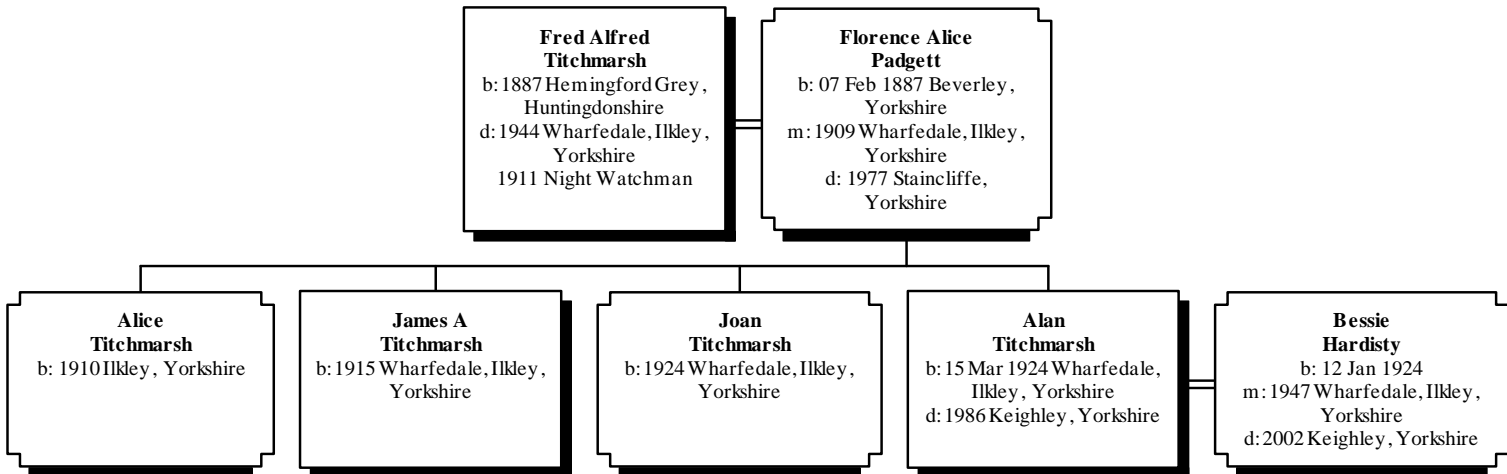

Descendants of Fred Alfred Titchmarsh

13. FRED ALFRED⁴ TITCHMARSH (*FREDERICK*³, *JAMES*², *WILLIAM*¹) was born 1887 in Hemingford Grey, Huntingdonshire, and died 1944 in Wharfedale, Ilkley, Yorkshire. He married FLORENCE ALICE PADGETT 1909 in Wharfedale, Ilkley, Yorkshire. She was born 07 Feb 1887 in Beverley, Yorkshire, and died 1977 in Staincliffe, Yorkshire.

More About FRED ALFRED TITCHMARSH:

Occupation: 1911, Night Watchman

Children of FRED TITCHMARSH and FLORENCE PADGETT are:

- i. ALICE⁵ TITCHMARSH, b. 1910, Ilkley, Yorkshire.
- ii. JAMES A TITCHMARSH, b. 1915, Wharfedale, Ilkley, Yorkshire.
- iii. JOAN TITCHMARSH, b. 1924, Wharfedale, Ilkley, Yorkshire.
17. iv. ALAN TITCHMARSH, b. 15 Mar 1924, Wharfedale, Ilkley, Yorkshire;
  d. 1986, Keighley, Yorkshire.