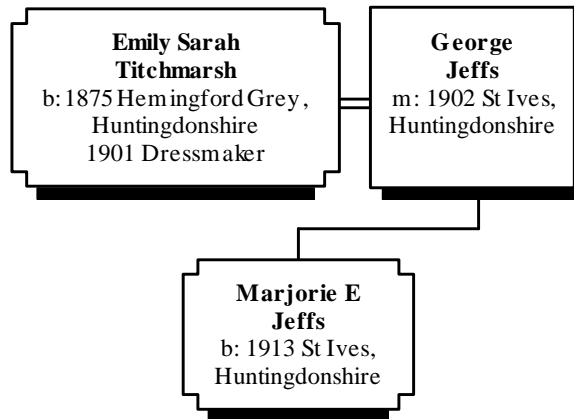

More About GEORGE JAMES TITCHMARSH:

Occupation: 1881, Assistant Gardener (Domestic)

Residence: 1881, Church Street, Hemmingford Grey, Huntingdonshire

Children of GEORGE TITCHMARSH and SARAH CROOK are:

- i. NORMAN⁵ TITCHMARSH, b. 1889, Bingley, Yorkshire; d. 1964, Calder, Yorkshire; m. RHODA HILL, 1915, Bradford, Yorkshire; b. 1888; d. 1958, Bradford, Yorkshire.
- ii. MAY TITCHMARSH, b. 1896, Bingley, Yorkshire.

Descendants of Emily Sarah Titchmarsh

9. EMILY SARAH⁴ TITCHMARSH (*JAMES*³, *JAMES*², *WILLIAM*¹) was born 1875 in Hemingford Grey, Huntingdonshire. She married GEORGE JEFFS 1902 in St Ives, Huntingdonshire.