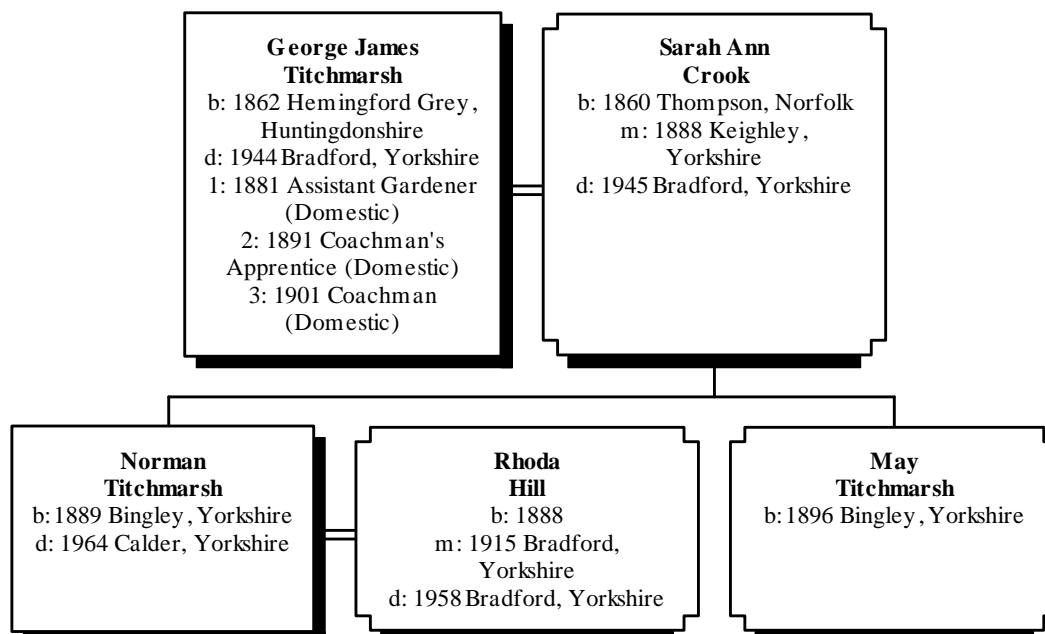

Generation No. 4
Descendants of George James Titchmarsh

8. GEORGE JAMES⁴ TITCHMARSH (*JAMES*³, *JAMES*², *WILLIAM*¹) was born 1862 in Hemingford Grey, Huntingdonshire, and died 1944 in Bradford, Yorkshire. He married SARAH ANN CROOK 1888 in Keighley, Yorkshire. She was born 1860 in Thompson, Norfolk, and died 1945 in Bradford, Yorkshire.

More About GEORGE JAMES TITCHMARSH:

Occupation: 1881, Assistant Gardener (Domestic)

Residence: 1881, Church Street, Hemmingford Grey, Huntingdonshire

Children of GEORGE TITCHMARSH and SARAH CROOK are:

- i. NORMAN⁵ TITCHMARSH, b. 1889, Bingley, Yorkshire; d. 1964, Calder, Yorkshire; m. RHODA HILL, 1915, Bradford, Yorkshire; b. 1888; d. 1958, Bradford, Yorkshire.
- ii. MAY TITCHMARSH, b. 1896, Bingley, Yorkshire.