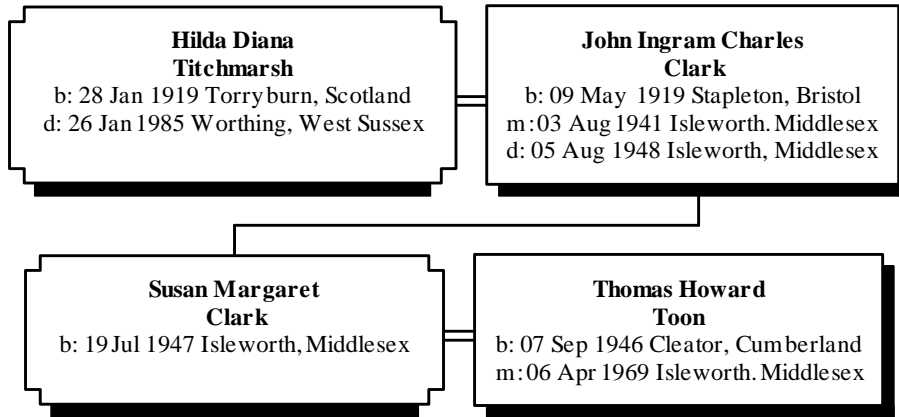

Generation No. 5

Descendants of Hilda Diana Titchmarsh

15. HILDA DIANA⁵ TITCHMARSH (*HAROLD JOHN⁴, THOMAS³, JAMES², WILLIAM¹*) was born 28 Jan 1919 in Torryburn, Scotland, and died 26 Jan 1985 in Worthing, West Sussex. She married JOHN INGRAM CHARLES CLARK 03 Aug 1941 in Isleworth, Middlesex. He was born 09 May 1919 in Stapleton, Bristol, and died 05 Aug 1948 in Isleworth, Middlesex.

Child of HILDA TITCHMARSH and JOHN CLARK is:

18. i. SUSAN MARGARET⁶ CLARK, b. 19 Jul 1947, Isleworth, Middlesex.