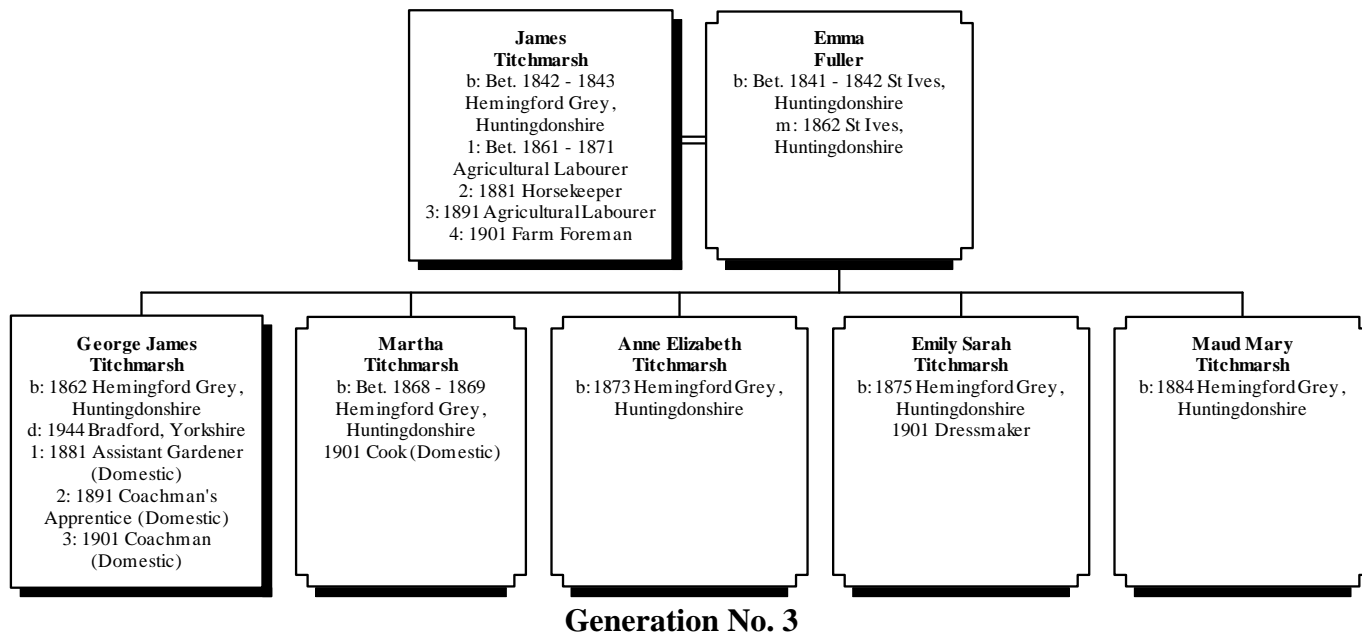

Residence: Bet. 1881 - 1891, Church Street, Alfred Place, Hemmingford Grey, Huntingdonshire

Children of JAMES TITCHMARSH and SARAH PAGE are:

3.
 - i. JAMES³ TITCHMARSH, b. Bet. 1842 - 1843, Hemingford Grey, Huntingdonshire.
 - ii. SUSAN TITCHMARSH, b. 1845, Hemingford Grey, Huntingdonshire.

More About SUSAN TITCHMARSH:

Occupation: 1861, Servant

Residence: 1861, Low Street, Hemingford Grey, Huntingdonshire

4.
 - iii. SAMUEL TITCHMARSH, b. Bet. 1846 - 1849, Hemingford Grey, Huntingdonshire; d. 1928, St Ives, Huntingdonshire.
5.
 - iv. RACHAEL TITCHMARSH, b. Bet. 1849 - 1850, Hemingford Grey, Huntingdonshire.
6.
 - v. THOMAS TITCHMARSH, b. 1853, Hemingford Grey, Huntingdonshire; d. 1944, St Ives, Huntingdonshire.
 - vi. ANNIE TITCHMARSH, b. 1855, Hemingford Grey, Huntingdonshire; m. JOHN RODHAM SIMPSON, 1876, Keighley, Yorkshire; b. 1855, Pateley Bridge, Yorkshire.
7.
 - vii. FREDERICK TITCHMARSH, b. Bet. 1863 - 1864, Hemingford Grey, Huntingdonshire; d. 1927, Wharfedale, Ilkley, Yorkshire.

Direct Descendants of James Titchmarsh

3. JAMES³ TITCHMARSH (*JAMES*², *WILLIAM*¹) was born Bet. 1842 - 1843 in Hemingford Grey, Huntingdonshire. He married EMMA FULLER 1862 in St Ives, Huntingdonshire. She was born Bet. 1841 - 1842 in St Ives, Huntingdonshire.