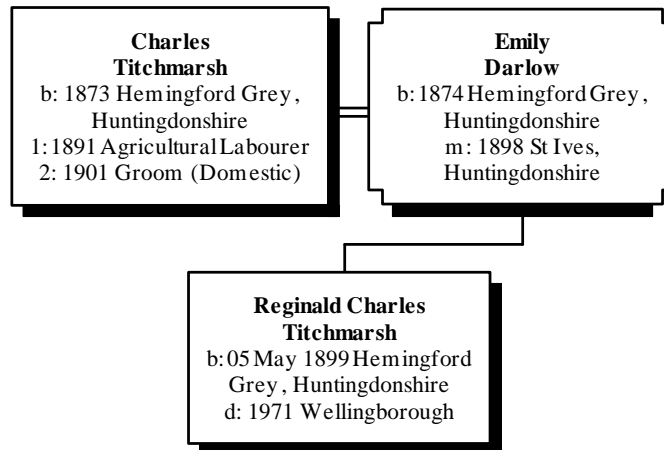

More About EMILY SARAH TITCHMARSH:

Occupation: 1901, Dressmaker

Residence: 1901, Robinson's Farm, London Rd, Hemingford Grey, Huntingdon

Child of EMILY TITCHMARSH and GEORGE JEFFS is:

- i. MARJORIE E⁵ JEFFS, b. 1913, St Ives, Huntingdonshire.

Descendants of Charles Titchmarsh

10. CHARLES⁴ TITCHMARSH (*SAMUEL*³, *JAMES*², *WILLIAM*¹) was born 1873 in Hemingford Grey, Huntingdonshire. He married EMILY DARLOW 1898 in St Ives, Huntingdonshire. She was born 1874 in Hemingford Grey, Huntingdonshire.