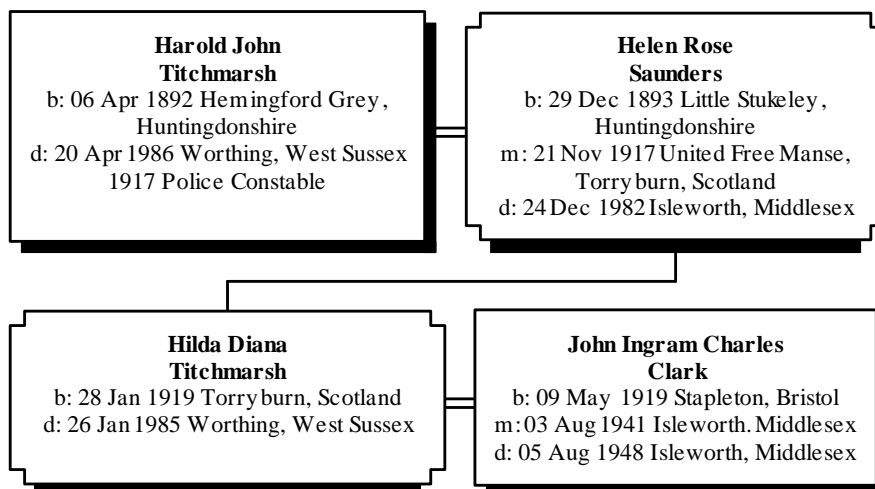

Descendants of Charles Titchmarsh

10. CHARLES⁴ TITCHMARSH (*SAMUEL*³, *JAMES*², *WILLIAM*¹) was born 1873 in Hemingford Grey, Huntingdonshire. He married EMILY DARLOW 1898 in St Ives, Huntingdonshire. She was born 1874 in Hemingford Grey, Huntingdonshire.

More About CHARLES TITCHMARSH:

Occupation: 1891, Agricultural Labourer

Residence: 1891, Church Street, Hemmingford Grey, Huntingdonshire

Child of CHARLES TITCHMARSH and EMILY DARLOW is:

- i. REGINALD CHARLES⁵ TITCHMARSH, b. 05 May 1899, Hemingford Grey, Huntingdonshire; d. 1971, Wellingborough.

Descendants of Harold John Titchmarsh

11. HAROLD JOHN⁴ TITCHMARSH (*THOMAS*³, *JAMES*², *WILLIAM*¹) was born 06 Apr 1892 in Hemingford Grey, Huntingdonshire, and died 20 Apr 1986 in Worthing, West Sussex. He married HELEN ROSE SAUNDERS 21 Nov 1917 in United Free Manse, Torryburn, Scotland. She was born 29 Dec 1893 in Little Stukeley, Huntingdonshire, and died 24 Dec 1982 in Isleworth, Middlesex.