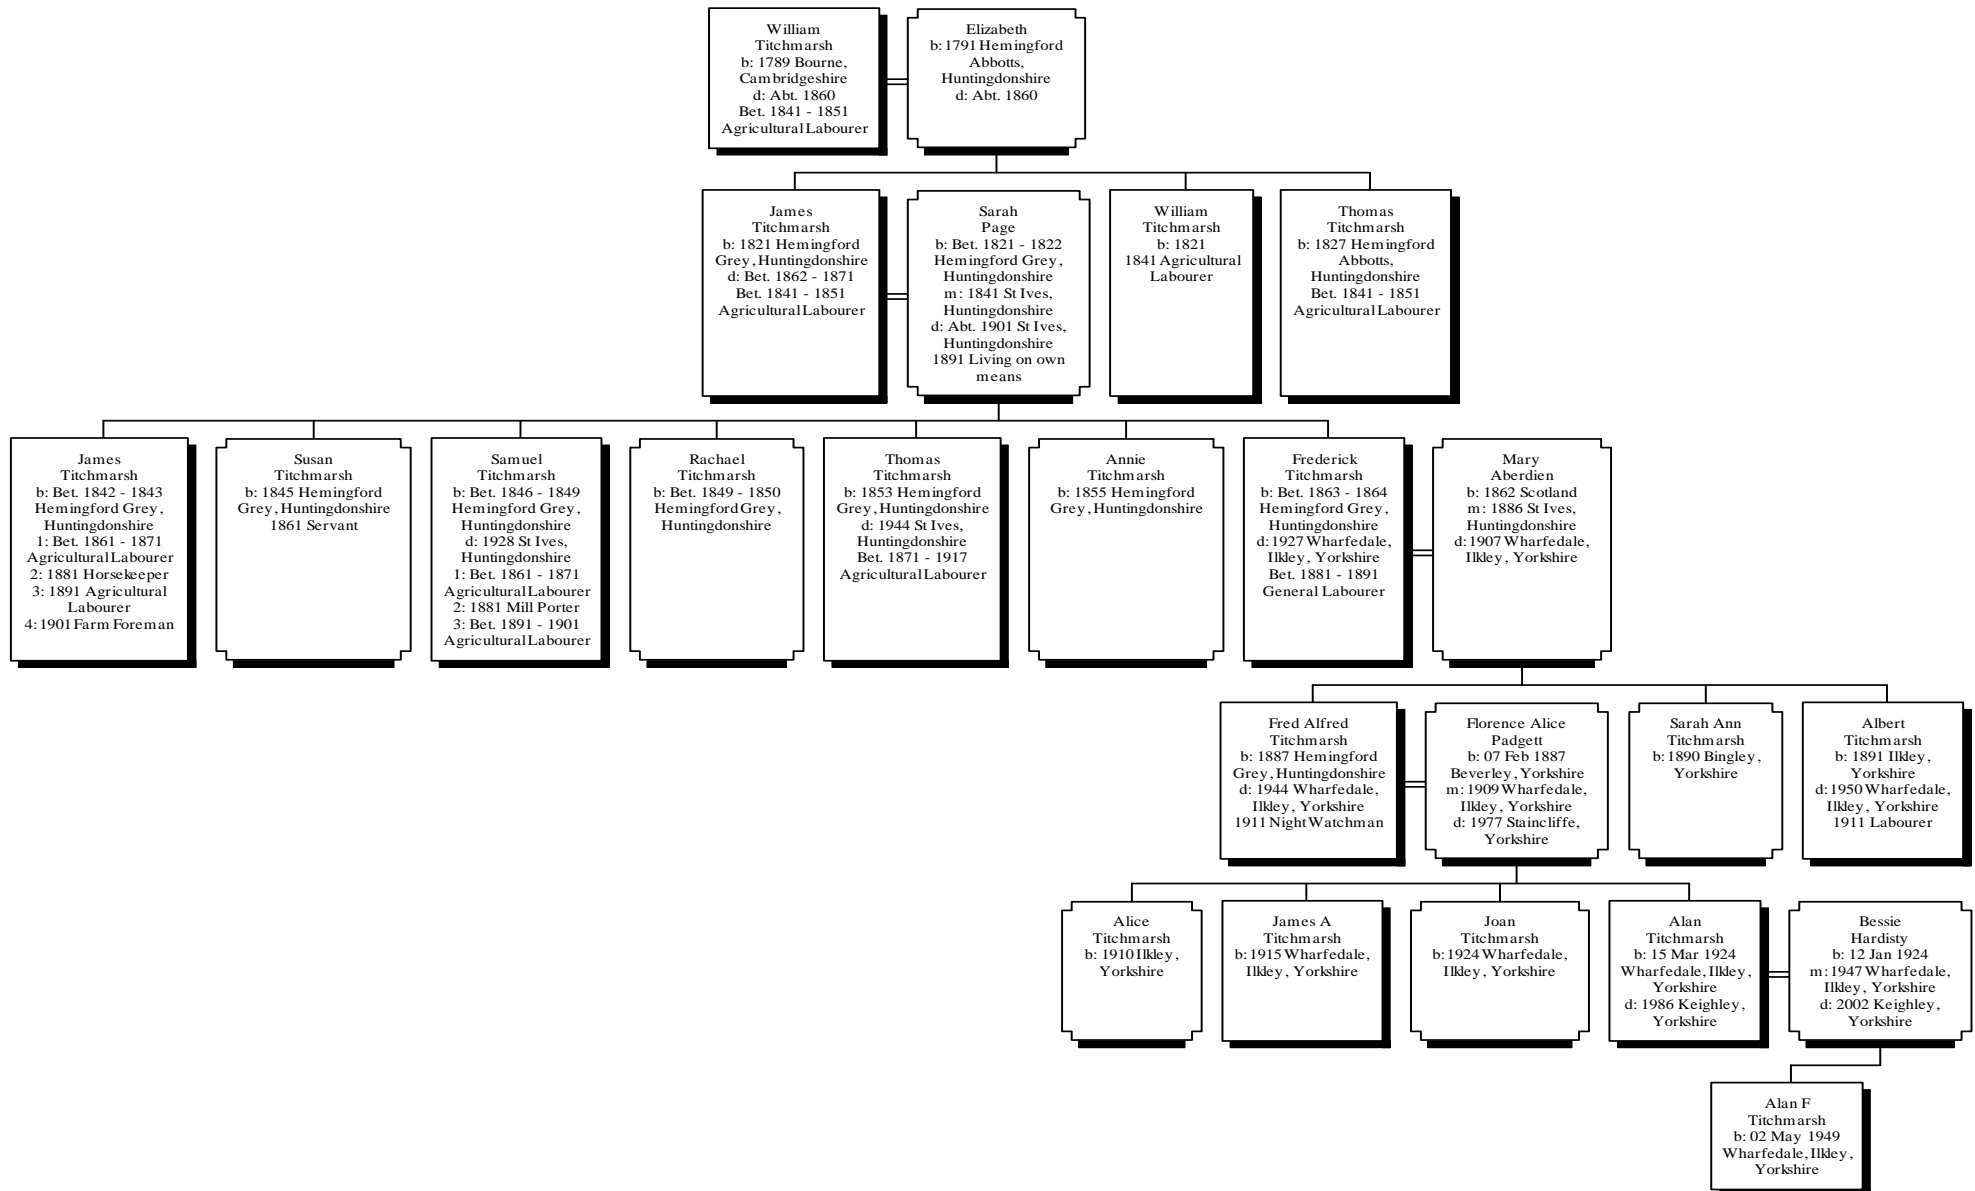

The Titchmarsh Family Report

Direct Descendants of William Titchmarsh