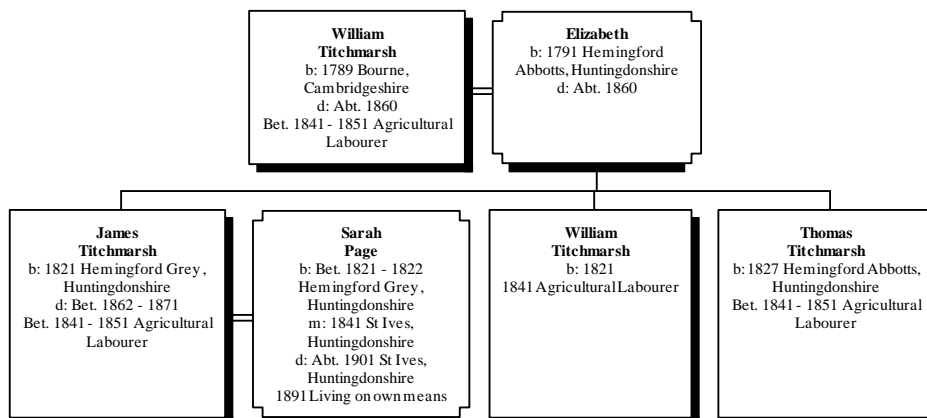

Direct Descendants of William Titchmarsh

The Titchmarsh Family

Origins of the name

The Titchmarsh Family name originates in Northamptonshire, near Peterborough, and is a name applied to people who came from the Parish of Titchmarsh. Alan's ancestors came from Bourne in Cambridgeshire, in the 18th Century, and moved to Hemingford Grey in Huntingdonshire by the early 19th Century. They were Agricultural Labourers working on the land; a fitting start for the ancestors of Alan the Gardner.

Descendants of William Titchmarsh

Generation No. 1

Descendants of William Titchmarsh

1. WILLIAM¹ TITCHMARSH was born 1789 in Bourne, Cambridgeshire. He married ELIZABETH. She was born 1791 in Hemingford Abbots, Huntingdonshire.

More About WILLIAM TITCHMARSH:

Occupation: Bet. 1841 - 1851, Agricultural Labourer

Residence: Bet. 1841 - 1851, Thorpe, Hemmingford Grey, Huntingdonshire

More About ELIZABETH:

Residence: 1841, Thorpe, Hemmingford Grey, Huntingdonshire