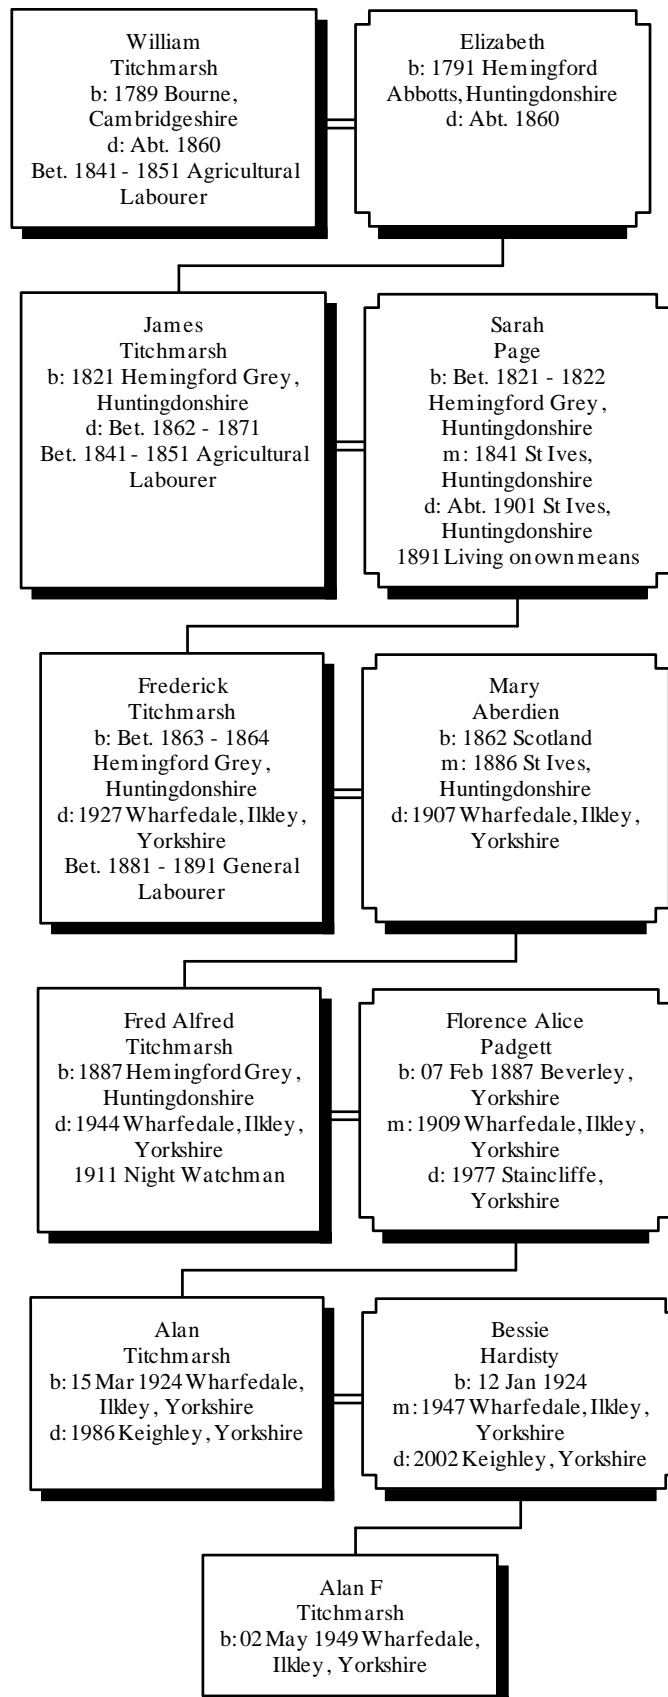

Direct Descendants of William Titchmarsh

The Titchmarsh Family

Origins of the name

The Titchmarsh Family name originates in Northamptonshire, near Peterborough, and is a name applied to people who came from the Parish of Titchmarsh. Alan's ancestors came from Bourne in Cambridgeshire, in the 18th Century, and moved to Hemingford Grey in Huntingdonshire by the early 19th Century. They were Agricultural Labourers working on the land; a fitting start for the ancestors of Alan the Gardner.

Descendants of William Titchmarsh

Generation No. 1

Descendants of William Titchmarsh

1. WILLIAM¹ TITCHMARSH was born 1789 in Bourne, Cambridgeshire. He married ELIZABETH. She was born 1791 in Hemingford Abbots, Huntingdonshire.